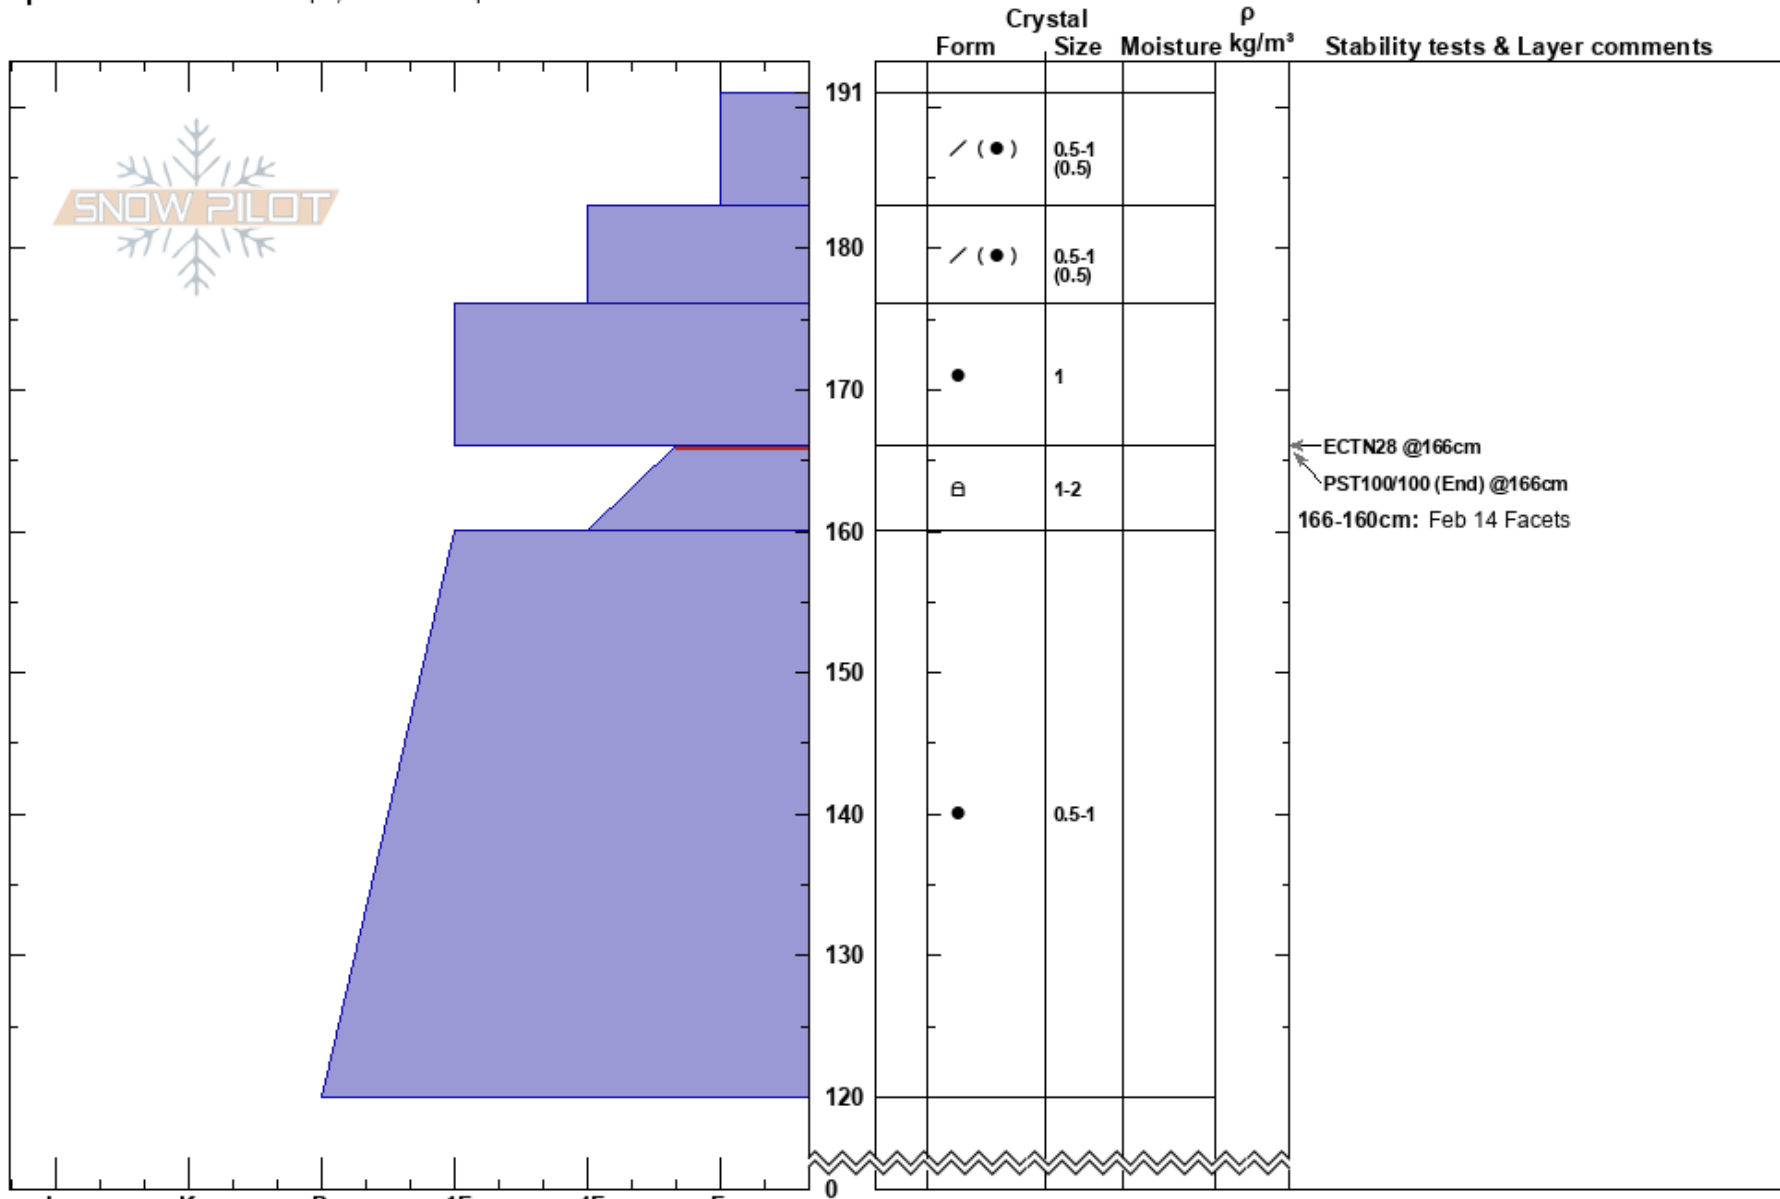

Mt. Rose
 Carson Range
 NV
 Elevation: 9641 ft
 Aspect: 31°

Andy Anderson
 03/01/2022 - 11:45am
 Co-ord: 39.34208N, -119.90352W
 Slope Angle: 33°
 Wind Loading:

Stability: Very Good HS: 191
 Air Temperature: 5°C PF: 24
 Sky Cover: SCT
 Precipitation: NO
 Wind: Calm
 Layer Notes:
 166-160cm: Feb 14 Facets
 166-160cm: Problematic layer

Specifics: Ski tracks on slope; We skied slope

Notes: Feb 14 facets are starting to clump when squeezed.