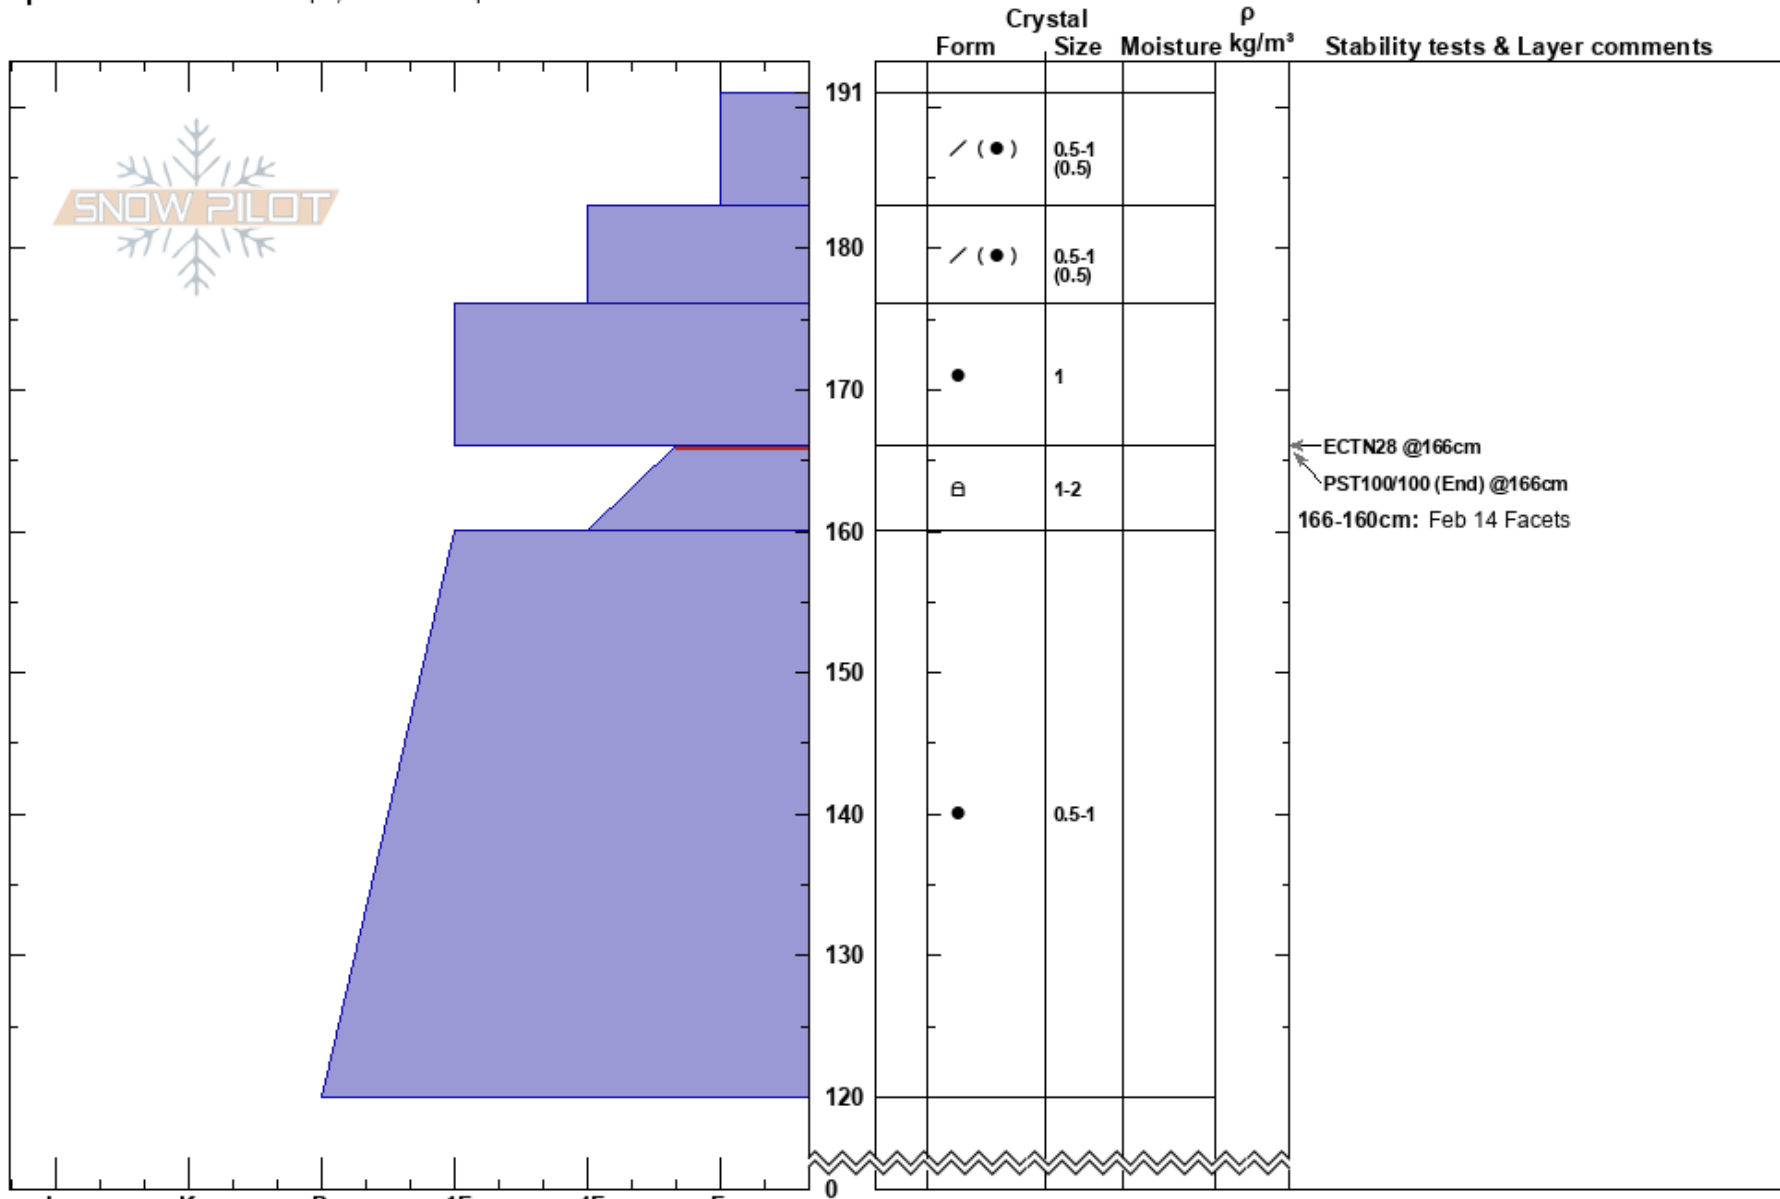

Mt. Rose  
 Carson Range  
 NV  
 Elevation: 9641 ft  
 Aspect: 31°

Andy Anderson  
 03/01/2022 - 11:45am  
 Co-ord: 39.34208N, -119.90352W  
 Slope Angle: 33°  
 Wind Loading:

Stability: Very Good HS: 191  
 Air Temperature: 5°C PF: 24  
 Sky Cover: SCT  
 Precipitation: NO  
 Wind: Calm  
 Layer Notes:  
 166-160cm: Feb 14 Facets  
 166-160cm: Problematic layer

Specifics: Ski tracks on slope; We skied slope

Notes: Feb 14 facets are starting to clump when squeezed.