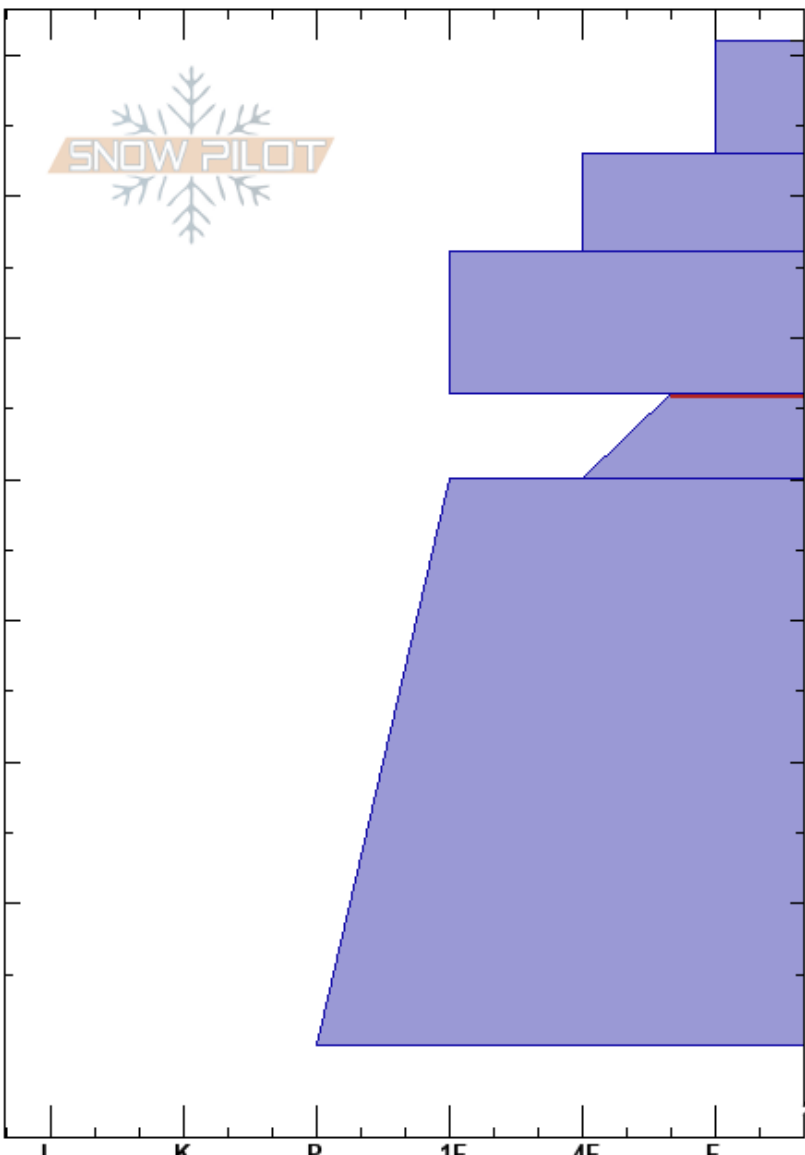

Mt. Rose  
 Carson Range  
 NV  
 Elevation: 9641 ft  
 Aspect: 31°  
 Specifics: Ski tracks on slope; We skied slope

Andy Anderson  
 03/01/2022 - 11:45am  
 Co-ord: 39.34208N, -119.90352W  
 Slope Angle: 33°  
 Wind Loading:

Stability: Very Good HS: 191  
 Air Temperature: 5°C PF: 24  
 Sky Cover: SCT  
 Precipitation: NO  
 Wind: Calm  
 Layer Notes:  
 166-160cm: Feb 14 Facets  
 166-160cm: Problematic layer

Crystal Form	Crystal Size	Moisture	$\rho$ kg/m <sup>3</sup>	Stability tests & Layer comments
/ (•)	0.5-1 (0.5)			
/ (•)	0.5-1 (0.5)			
•	1			
⊖	1-2			← ECTN28 @166cm ← PST100/100 (End) @166cm 166-160cm: Feb 14 Facets
•	0.5-1			

Notes: Feb 14 facets are starting to clump when squeezed.