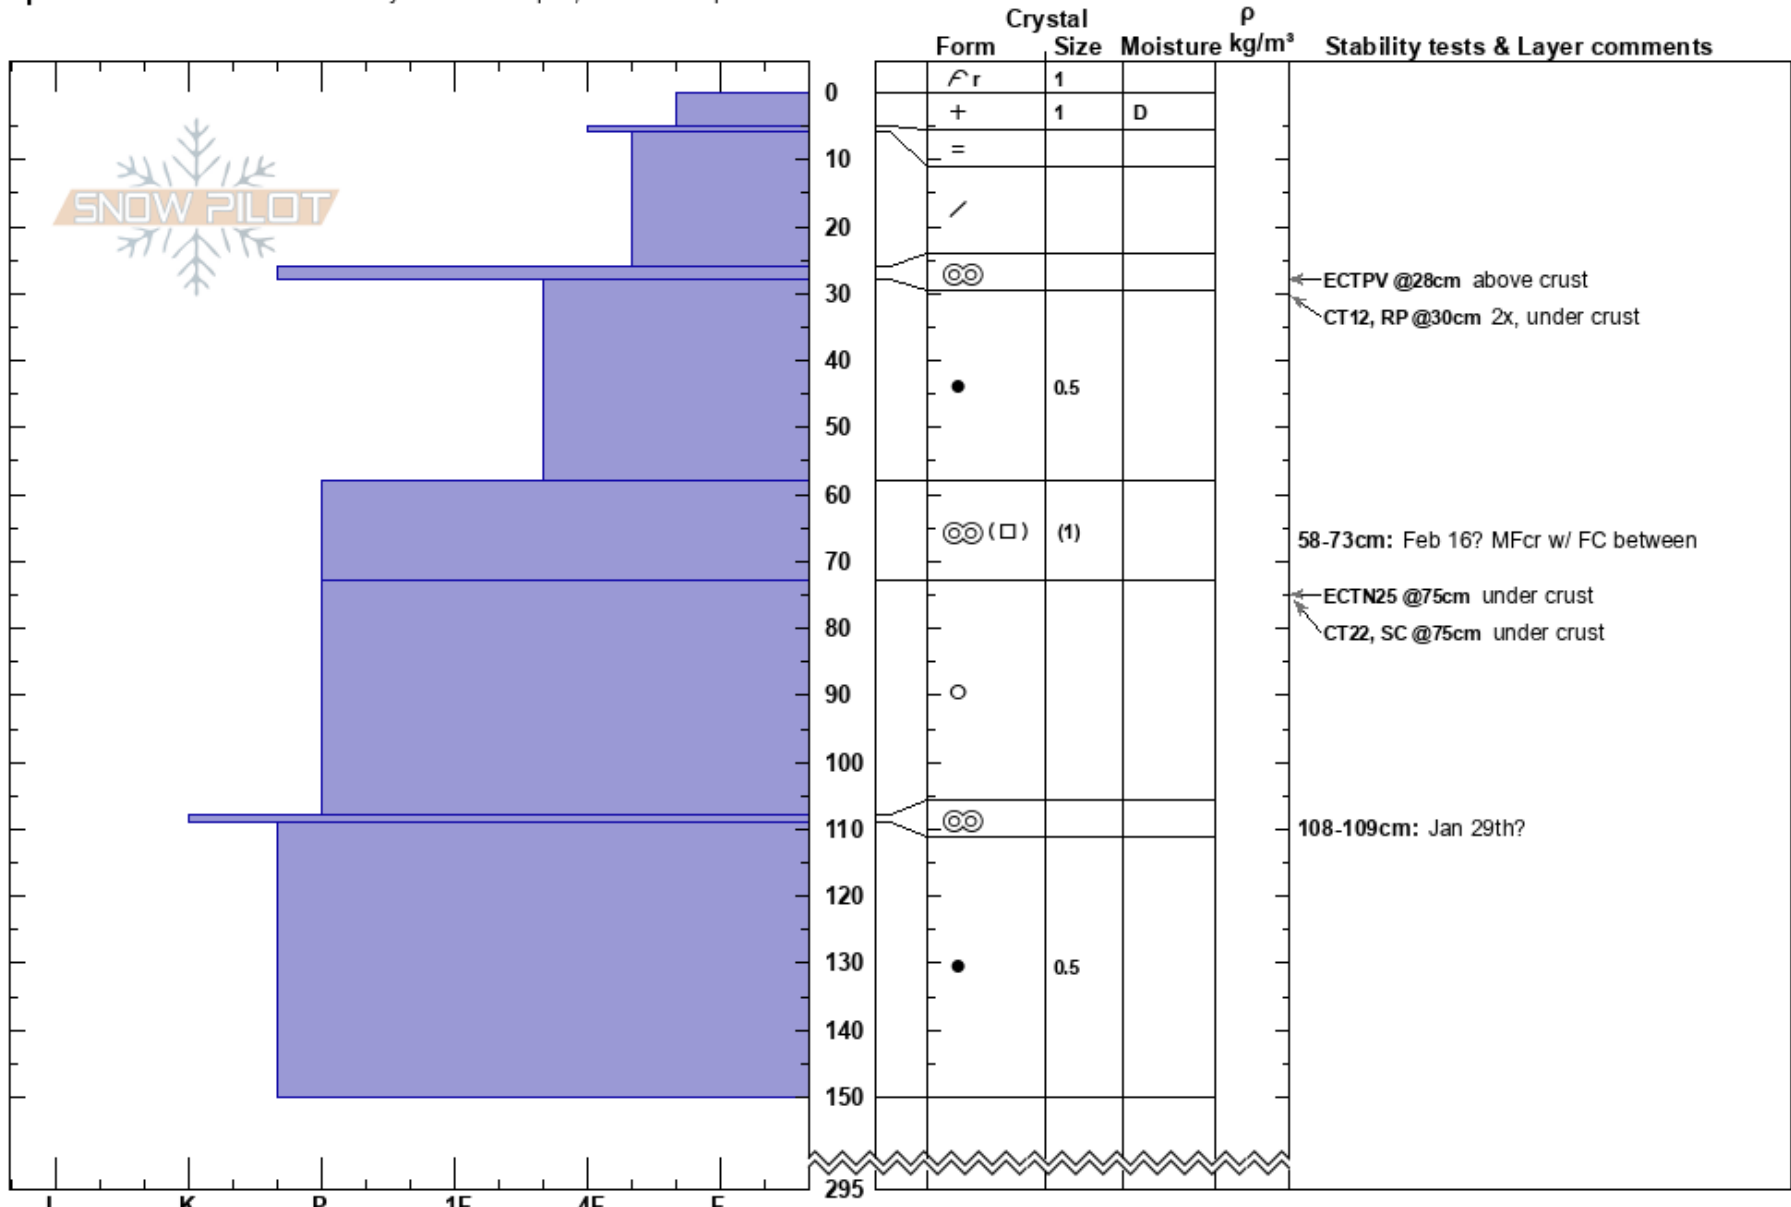

Looking Glass Test  
 Monashee  
 BC  
**Elevation:** 1600 m  
**Aspect:** SW  
**Specifics:** Recent avalanche activity on similar slopes; We skied slope

Mustang Powder  
 01/03/2022 - 11:00  
**Co-ord:** 11U 379647W 5666476N  
**Slope Angle:** 38°  
**Wind Loading:**

**Stability:**  
**Air Temperature:** -0.5°C  
**Sky Cover:** OVC  
**Precipitation:** NO  
**Wind:** Calm  
**HS:** 295  
**PF:** 50  
**PS:** 30  
**Layer Notes:**  
 58-73cm: Feb 16? MFcr w/ FC between  
 108-109cm: Jan 29th?

**Notes:** Widespread rollerballs out of 40 deg+ terrain. Entraining in gullies. Sc Stormslab sz 1.5, ~30cm, below test pit.