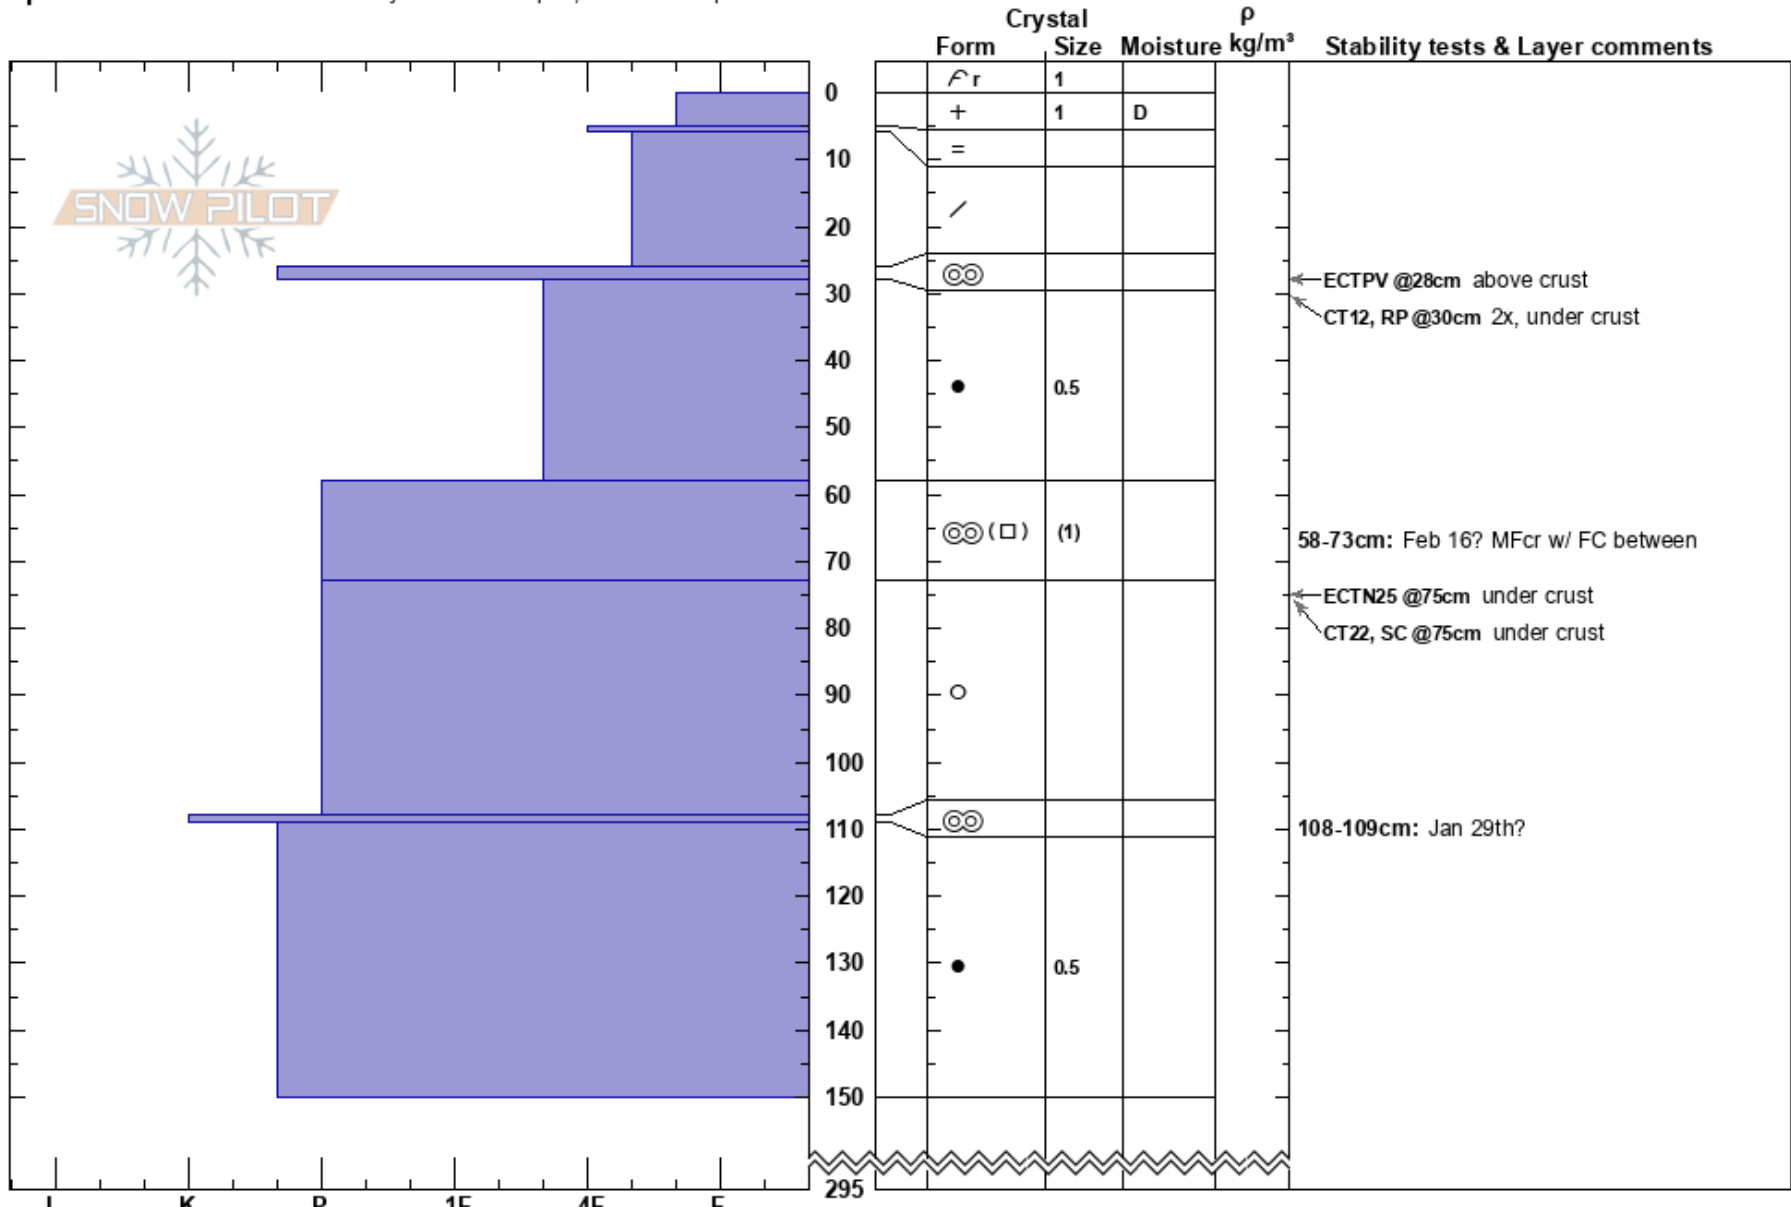

Looking Glass Test
 Monashee
 BC
 Elevation: 1600 m
 Aspect: SW
 Specifics: Recent avalanche activity on similar slopes; We skied slope

Mustang Powder
 01/03/2022 - 11:00
 Co-ord: 11U 379647W 5666476N
 Slope Angle: 38°
 Wind Loading:

Stability:
 Air Temperature: -0.5°C
 Sky Cover: OVC
 Precipitation: NO
 Wind: Calm
 HS: 295
 PF: 50
 PS: 30
 Layer Notes:
 58-73cm: Feb 16? MFcr w/ FC between
 108-109cm: Jan 29th?

Notes: Widespread rollerballs out of 40 deg+ terrain. Entraining in gullies. Sc Stormslab sz 1.5, ~30cm, below test pit.