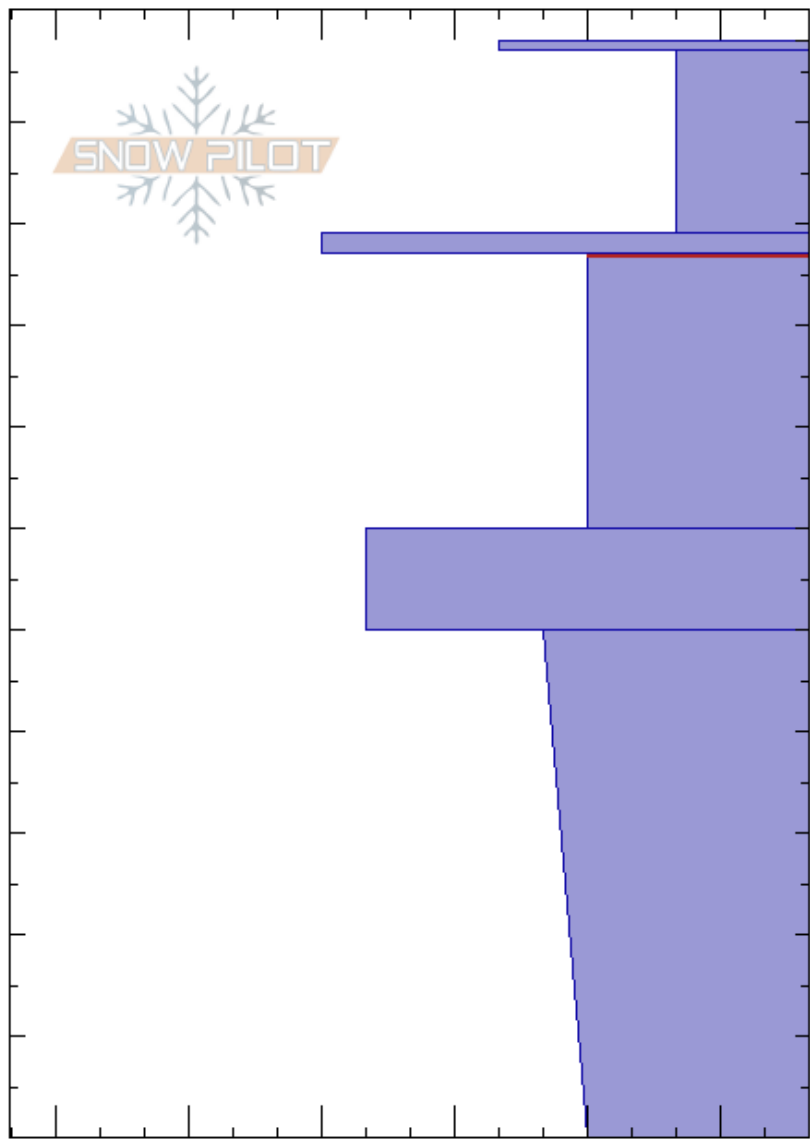

Beehive W  
 Madison Range-N  
 MT  
 Elevation: 8700 ft  
 Aspect: 270°

Ian Hoyer  
 03/01/2022 - 12:00pm  
 Co-ord: 45.32796N, -111.38553W  
 Slope Angle: 28°  
 Wind Loading: no

Stability: Fair  
 Air Temperature:  
 Sky Cover: OVC  
 Precipitation: S-1  
 Wind: S Moderate

HS: 108  
 PF: 80 87-60cm: Problematic layer  
 PS: 20

Layer Notes:

Specifics: Ski tracks on slope; We skied slope

Height (ft)	Crystal		$\rho$ kg/m <sup>3</sup>	Stability tests & Layer comments
	Form	Size		
108				
90	⊙⊙			
75	⊖	2		← ECTN21 @75cm
60	⊖	2		
50				← ECTN30 @50cm
25	□	2-3		