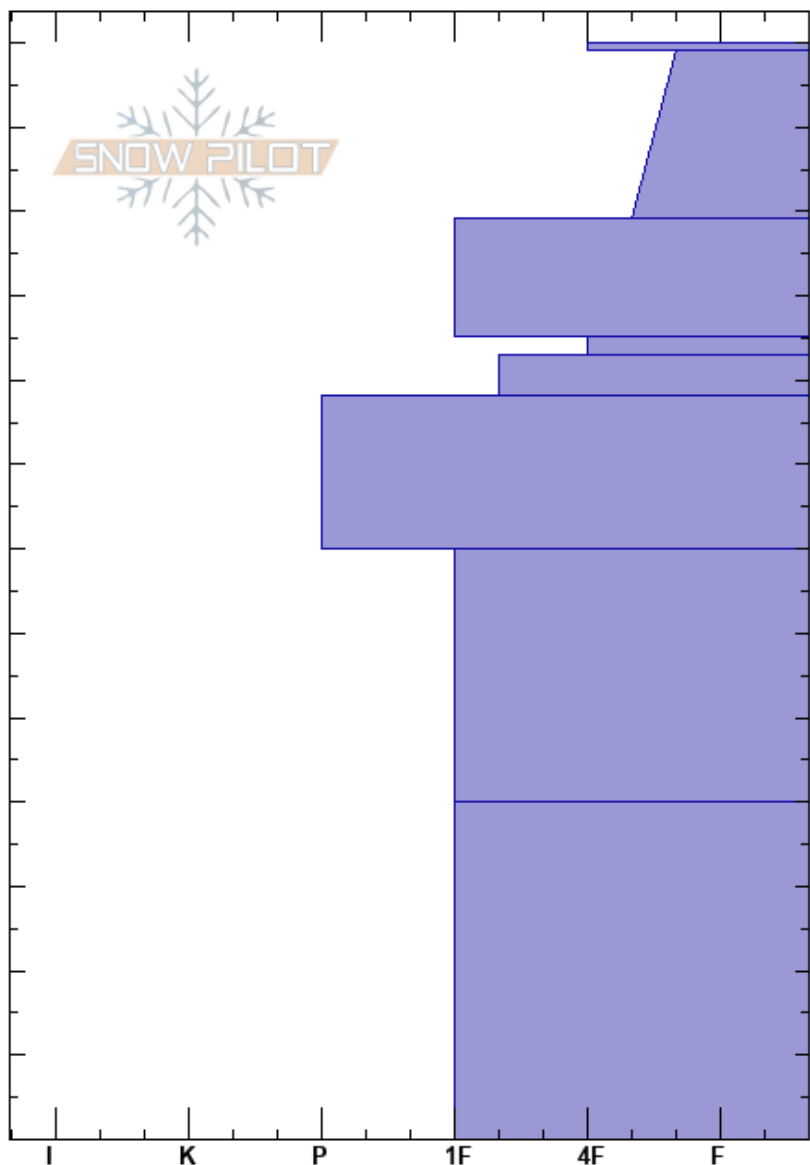

Beehive Meadow NE
Madison Range-N
MT

Ian Hoyer

03/01/2022 - 11:00am

Co-ord: 45.32777N, -111.38986W

Elevation: 8700 ft

Slope Angle: 13°

Aspect: 65°

Wind Loading: no

Specifics: Ski tracks on slope; We skied slope

Stability: Fair

HS: 130

Layer Notes:

Air Temperature:

95-93cm: Problematic layer

Sky Cover: OVC

Precipitation: NO

Wind: SW Moderate

Depth (cm)	Crystal		ρ kg/m ³	Stability tests & Layer comments
	Form	Size		
130				
120				
110				
100	⊖	1		
95	⊖	2		
90	⊖	2		
80	⊖	1-2		
70				
60				
50	□	2		
40				
30				
20	^	4		
10				
0				ECTX