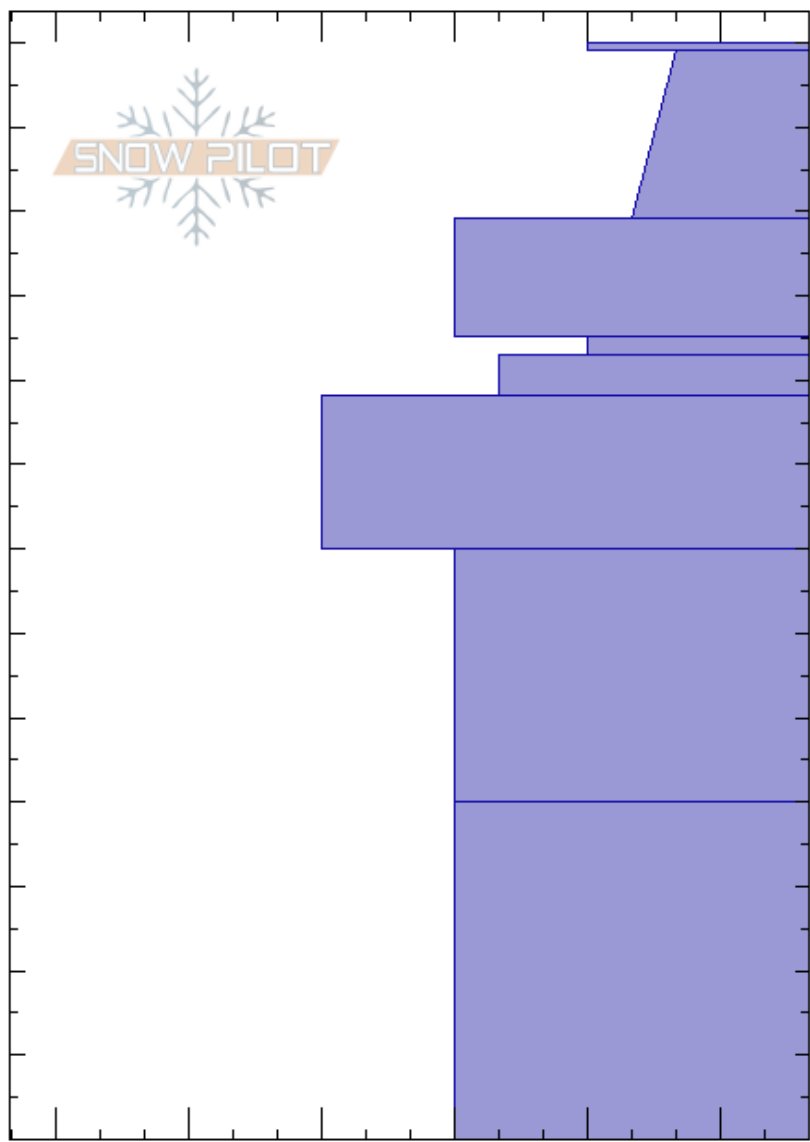

Beehive Meadow NE  
 Madison Range-N  
 MT

Ian Hoyer

03/01/2022 - 11:00am

Co-ord: 45.32777N, -111.38986W

Elevation: 8700 ft

Slope Angle: 13°

Aspect: 65°

Wind Loading: no

Specifics: Ski tracks on slope; We skied slope

Stability: Fair

HS: 130

Layer Notes:

Air Temperature:

95-93cm: Problematic layer

Sky Cover: OVC

Precipitation: NO

Wind: SW Moderate

Depth (cm)	Crystal		Moisture	$\rho$ kg/m <sup>3</sup>	Stability tests & Layer comments
	Form	Size			
130					
120					
110					
100	⊖	1			
95	⊖	2			
90	⊖	2			
80	⊖	1-2			
70					
60					
55	□	2			
40					
30					
20	^	4			
10					
0					ECTX