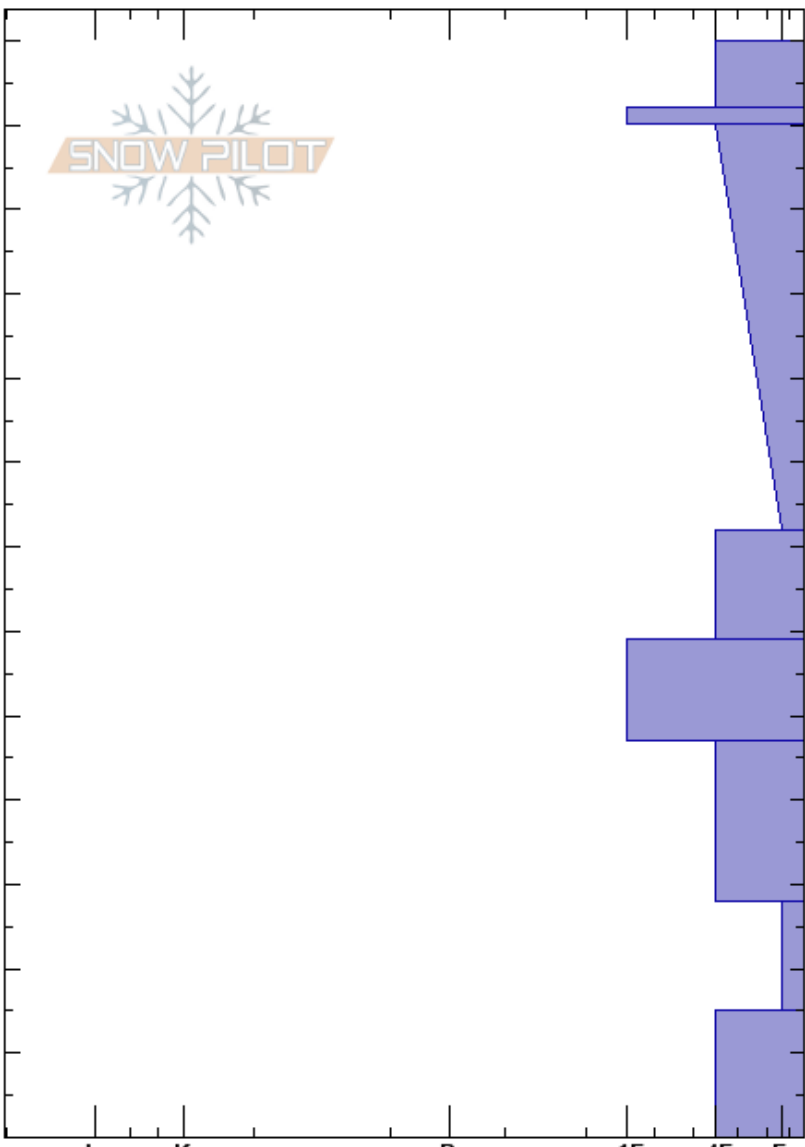

Herman Gluch E NTL
 Front Range
 CO
 Elevation: 11626 ft
 Aspect: E
 Specifics:

Austin DiVesta
 03/01/2022 - 11:00am
 Co-ord: 39.70870N, -105.86805W
 Slope Angle: 27°
 Wind Loading:

Stability: **HS: 130** Layer Notes:
 Air Temperature: 2°C
 Sky Cover: CLR
 Precipitation: NO
 Wind: Calm

Height (cm)	Crystal		ρ kg/m ³	Stability tests & Layer comments
	Form	Size		
130	○			
120	○	0.3	M	
120	-	0.1-0.3	D-M	← ECTN8 @120cm
90	⊠	0.5	D	
70	□	0.5-1	D	
50	◼	0.5	D	
40	□	1-2	D	
20	□	1-2	D	← ECTP25 @15cm
10	^	2-3	D	