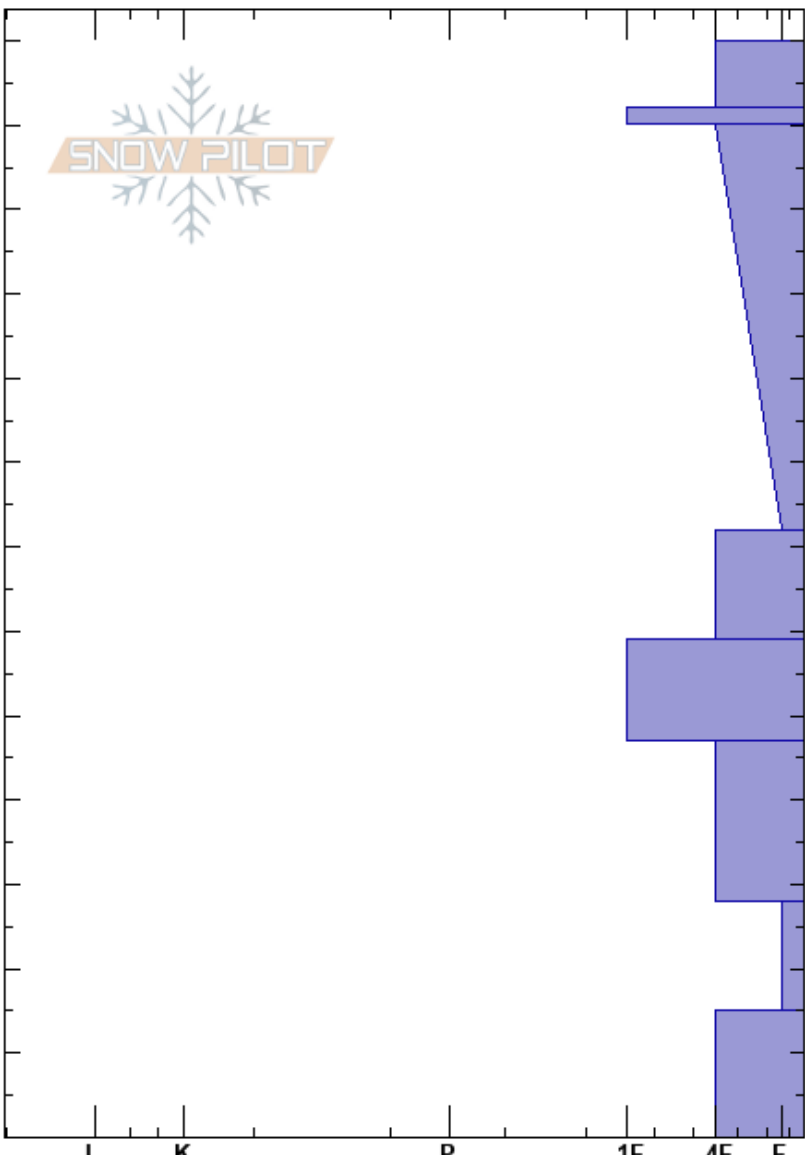

Herman Gluch E NTL
 Front Range
 CO
 Elevation: 11626 ft
 Aspect: E
 Specifics:

Austin DiVesta
 03/01/2022 - 11:00am
 Co-ord: 39.70870N, -105.86805W
 Slope Angle: 27°
 Wind Loading:

Stability: HS: 130
 Air Temperature: 2°C
 Sky Cover: CLR
 Precipitation: NO
 Wind: Calm

Layer Notes:

Height (cm)	Crystal		ρ kg/m ³	Stability tests & Layer comments
	Form	Size		
130	○			
120	○	0.3	M	
120	-	0.1-0.3	D-M	← ECTN8 @120cm
90	⊠	0.5	D	
70	□	0.5-1	D	
50	◼	0.5	D	
40	□	1-2	D	
20	□	1-2	D	← ECTP25 @15cm
10	^	2-3	D	