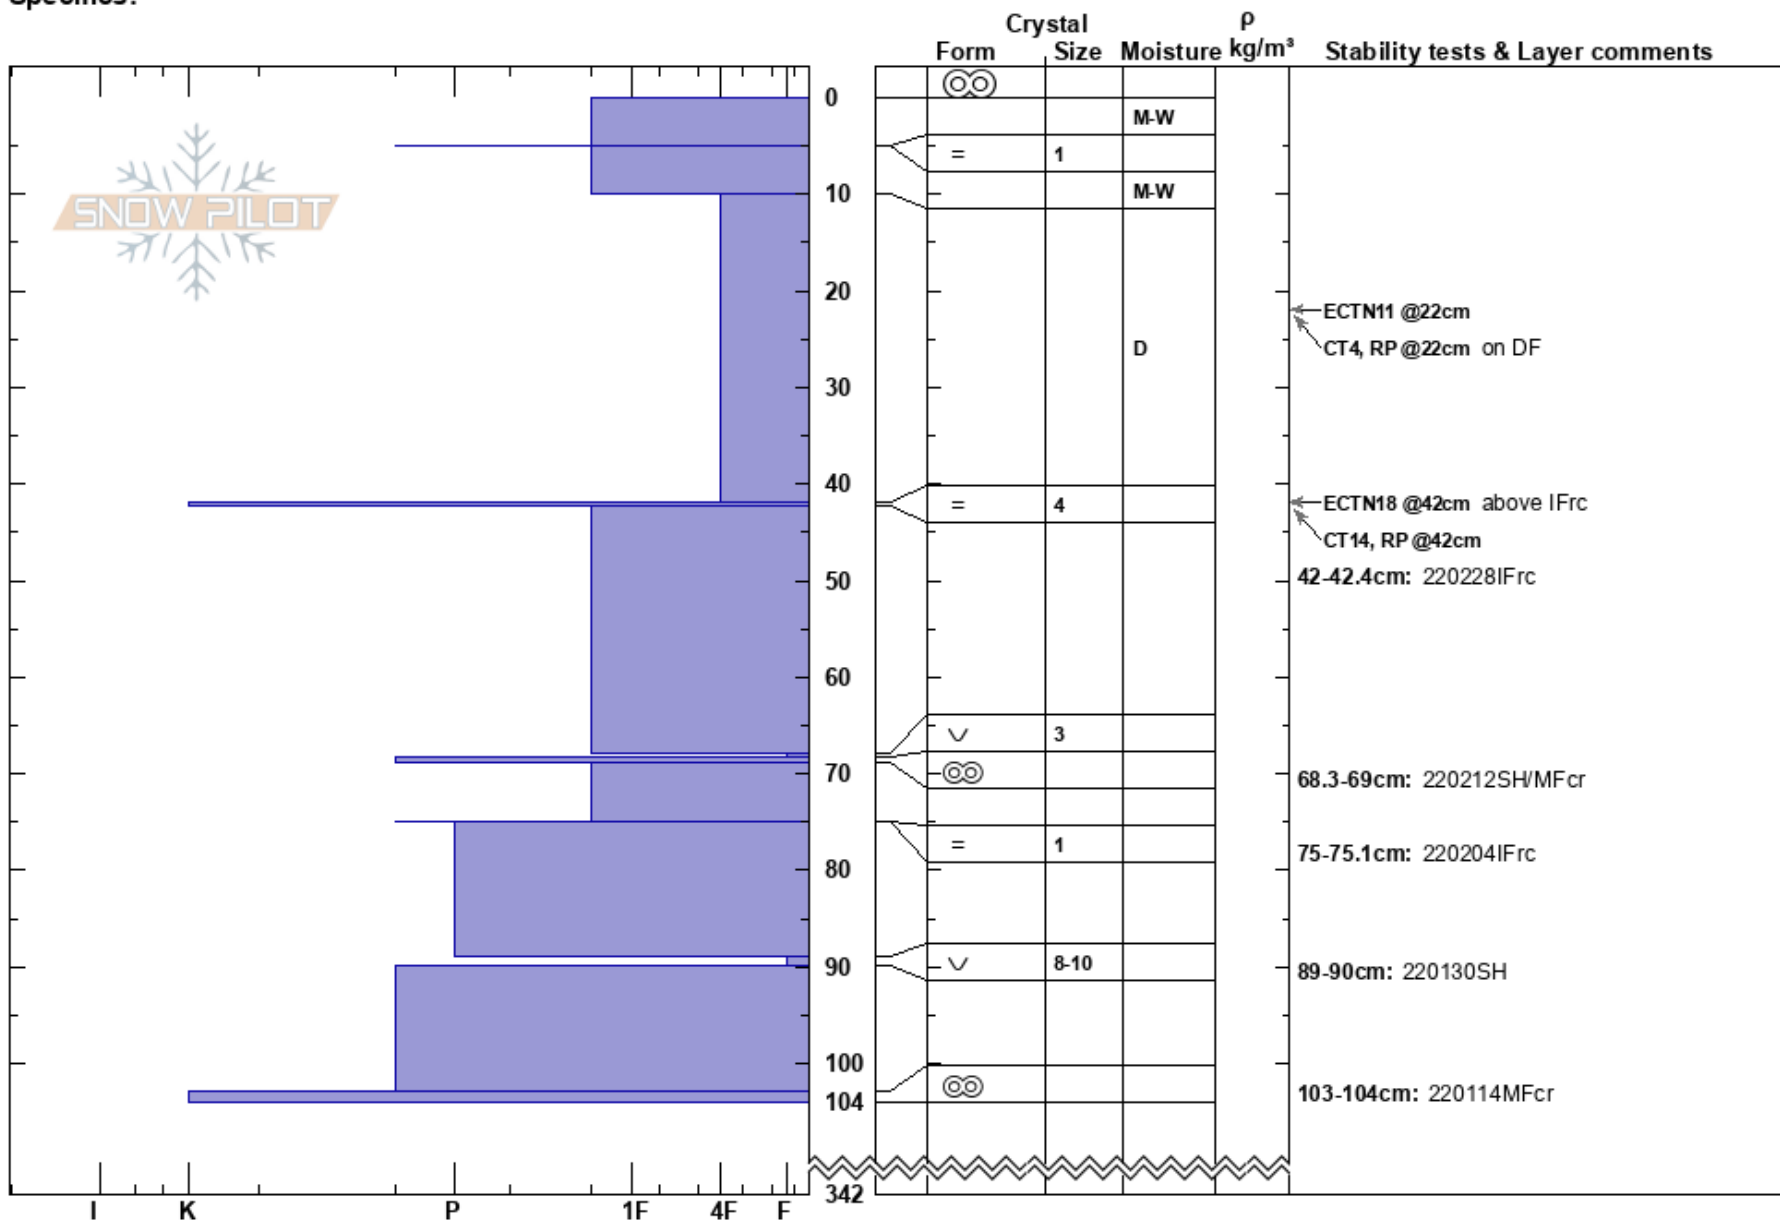

Test - Sneaky Pete's
 Selkirks
 BC
Elevation: 1984 m
Aspect: 290°
Specifics:

Greg Barnhouse
 01/03/2022 - 12:35
Co-ord: 49.43215N, -117.14694W
Slope Angle: 23°
Wind Loading: no

Stability:
Air Temperature: 0.5°C
Sky Cover: X
Precipitation: NO
Wind: S Light Breeze

HS: 342
PF: 45
PS: 20
 42-42.4cm: 220228IFrc
 68.3-69cm: 220212SH/MFcr
 75-75.1cm: 220204IFrc
 89-90cm: 220130SH
 103-104cm: 220114MFcr

Notes: Obs: LW, JW, JC
 Site: Open glade windward side of ridge