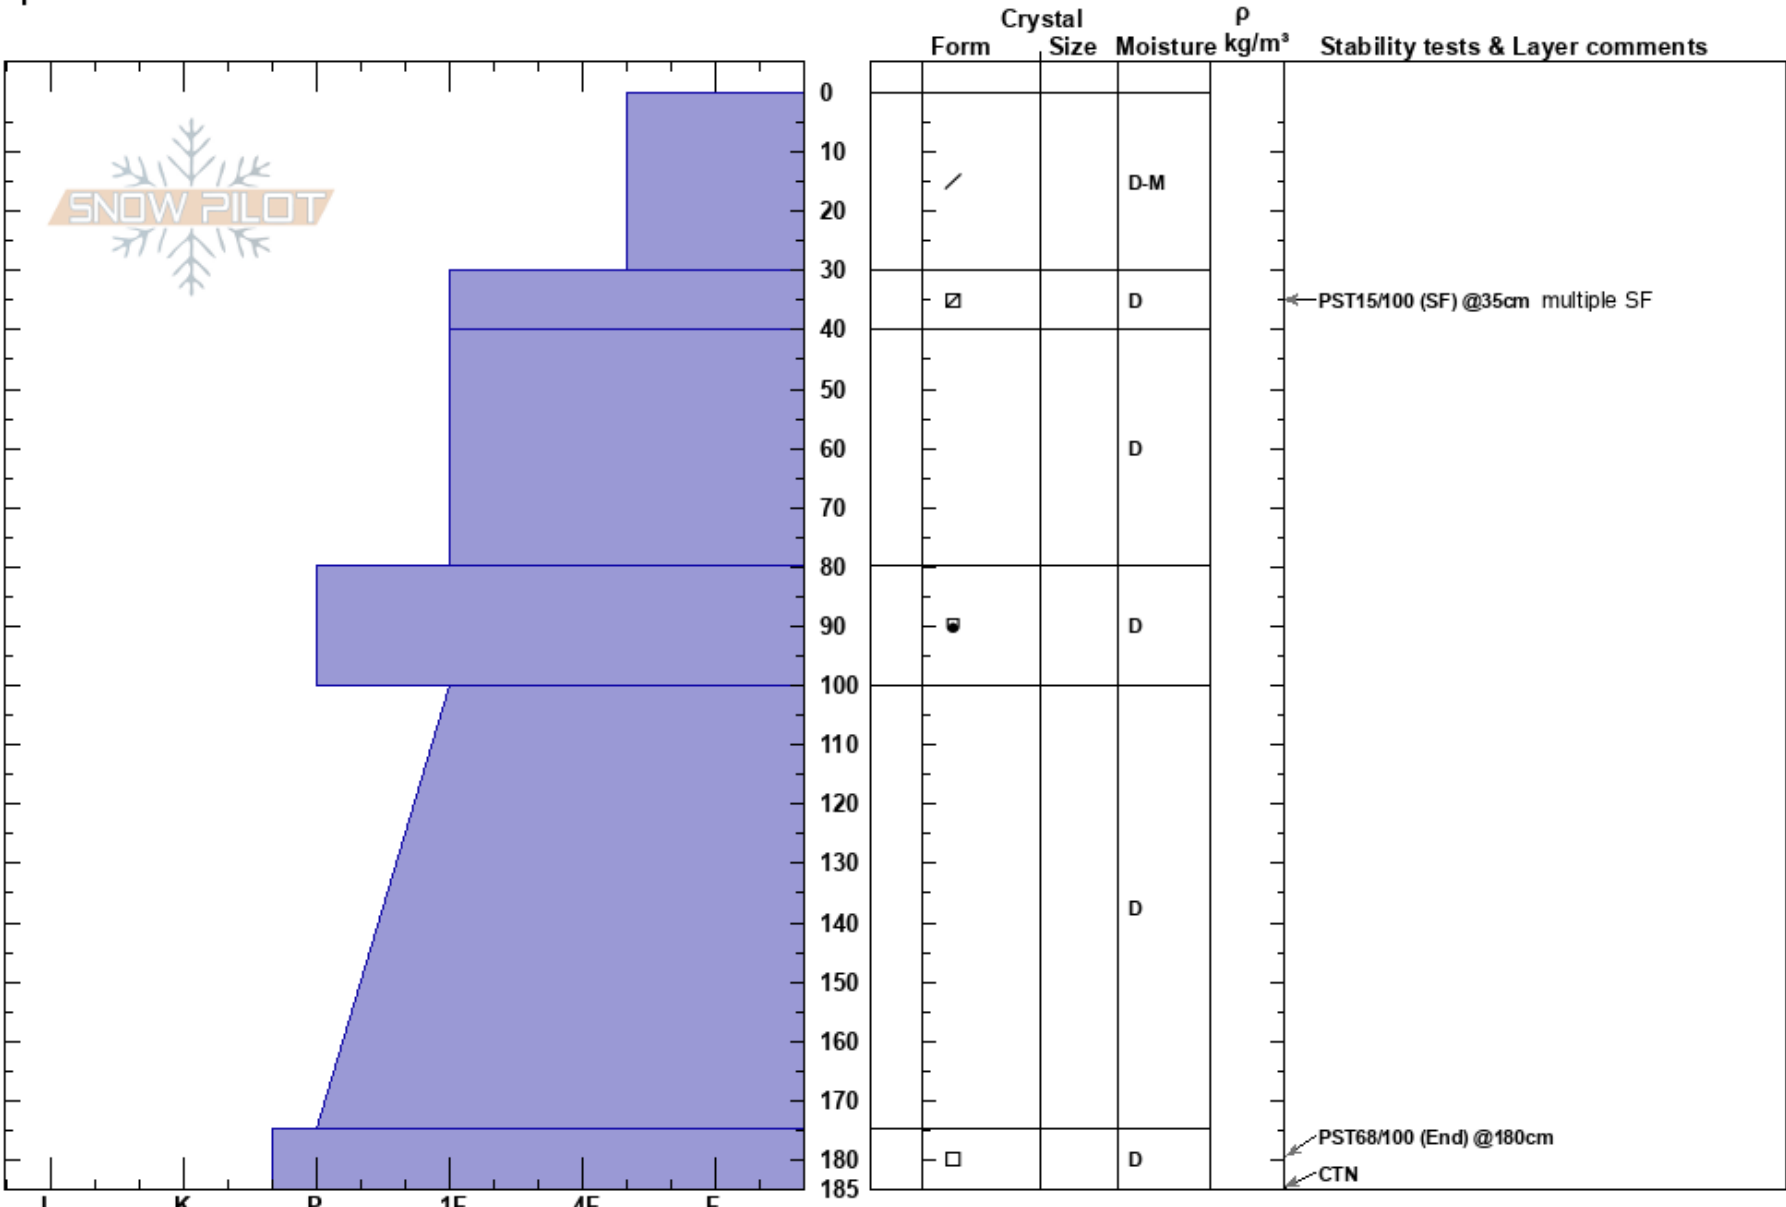

Chalk Creek-AIARE 2
 Sawatch
 CO
 Elevation: 3474 m
 Aspect: NE
 Specifics:

Collin Appleby
 03/01/2022 - 12:45pm
 Co-ord: 13S 394539W 4357779N
 Slope Angle: 20°
 Wind Loading:

Stability:
 Air Temperature:
 Sky Cover:
 Precipitation:
 Wind:

Layer Notes:

HS: 185
 PF: 140
 PS: 12

Notes: I K P 1F 4F F