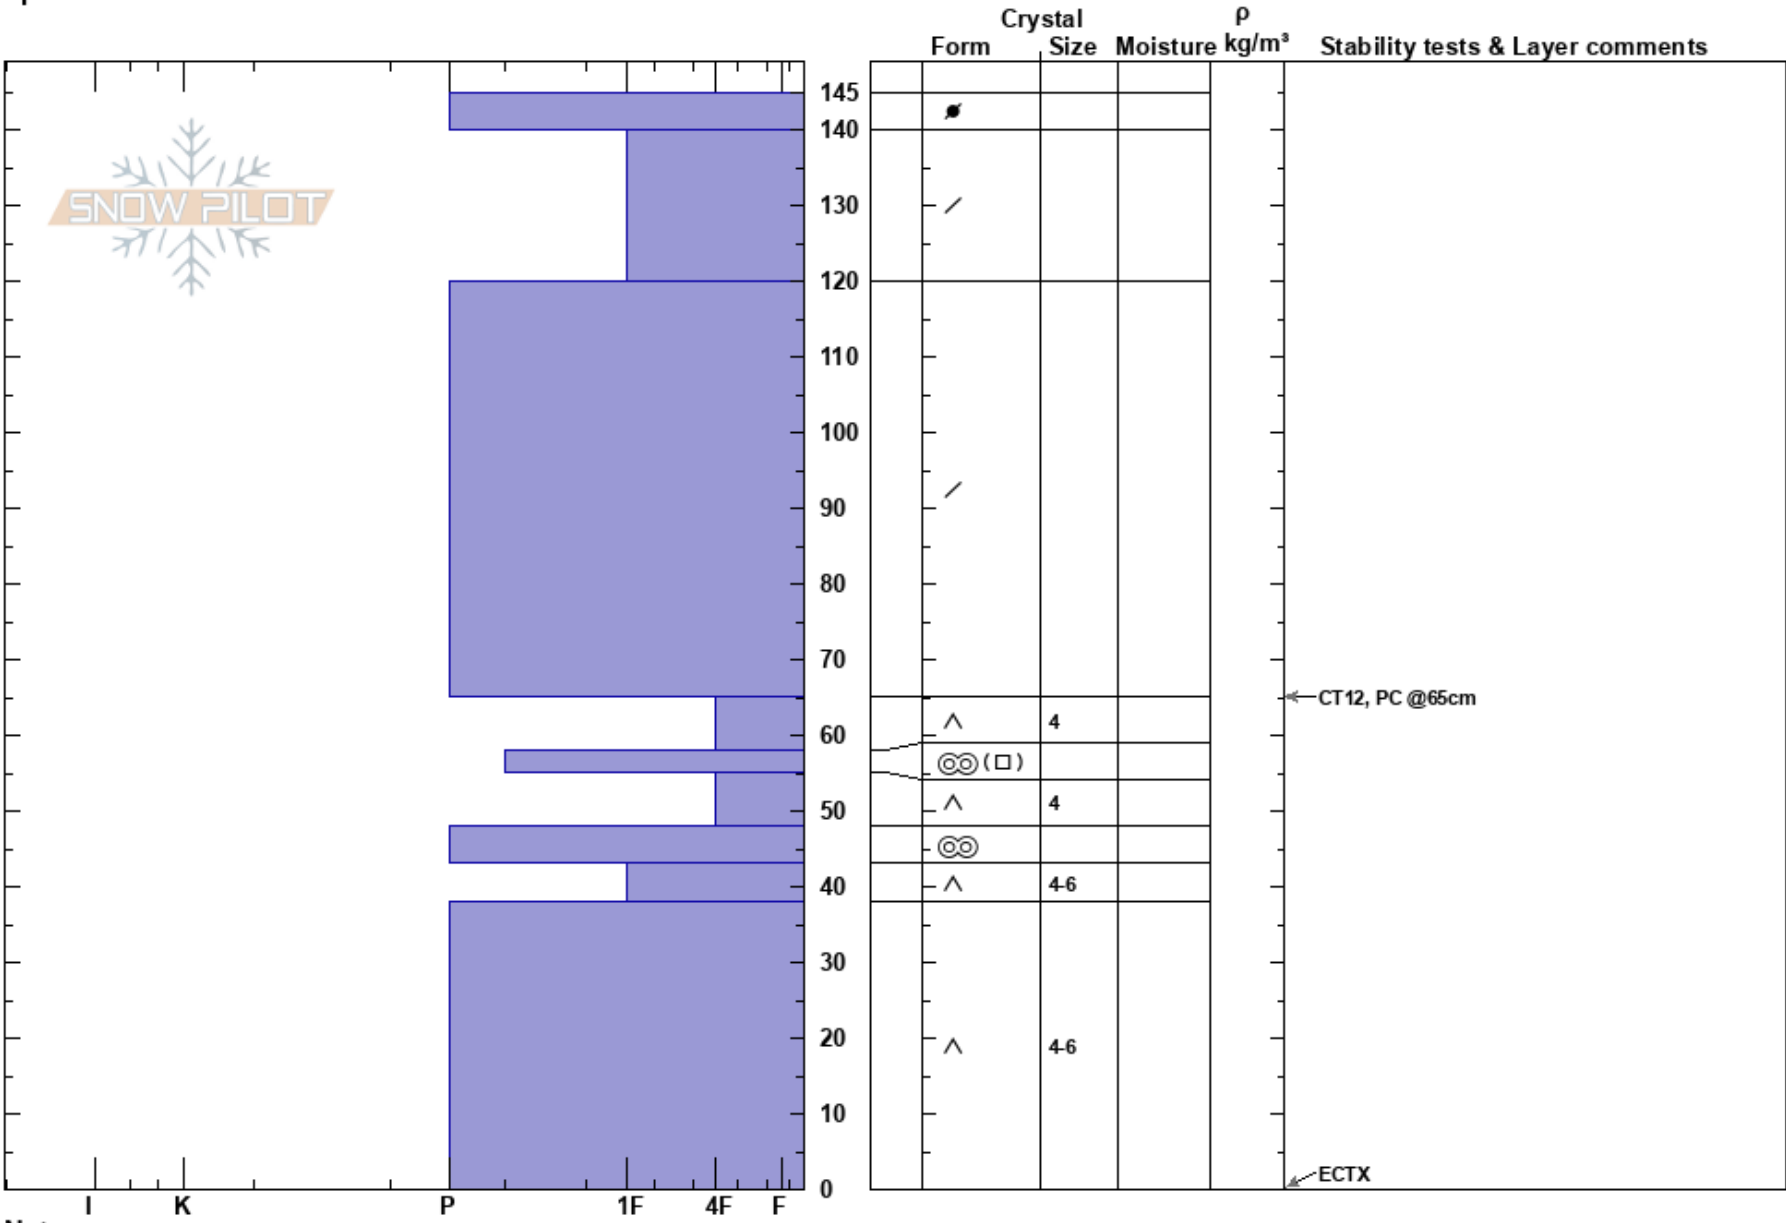

Putney/Red 3 Saddle
 San Juan Range
 CO
Elevation: 12070 ft
Aspect: 330°
Specifics:

Ann Mellick
 03/01/2022 - 12:00pm
Co-ord: 37.89452N, -107.69597W
Slope Angle: 27°
Wind Loading:

Stability:
Air Temperature: 2°C
Sky Cover: CLR
Precipitation: NO
Wind: Calm

HS: 145
PF: 20 65-58cm: Problematic layer
PS: 10

Notes: I K P 1F 4F F