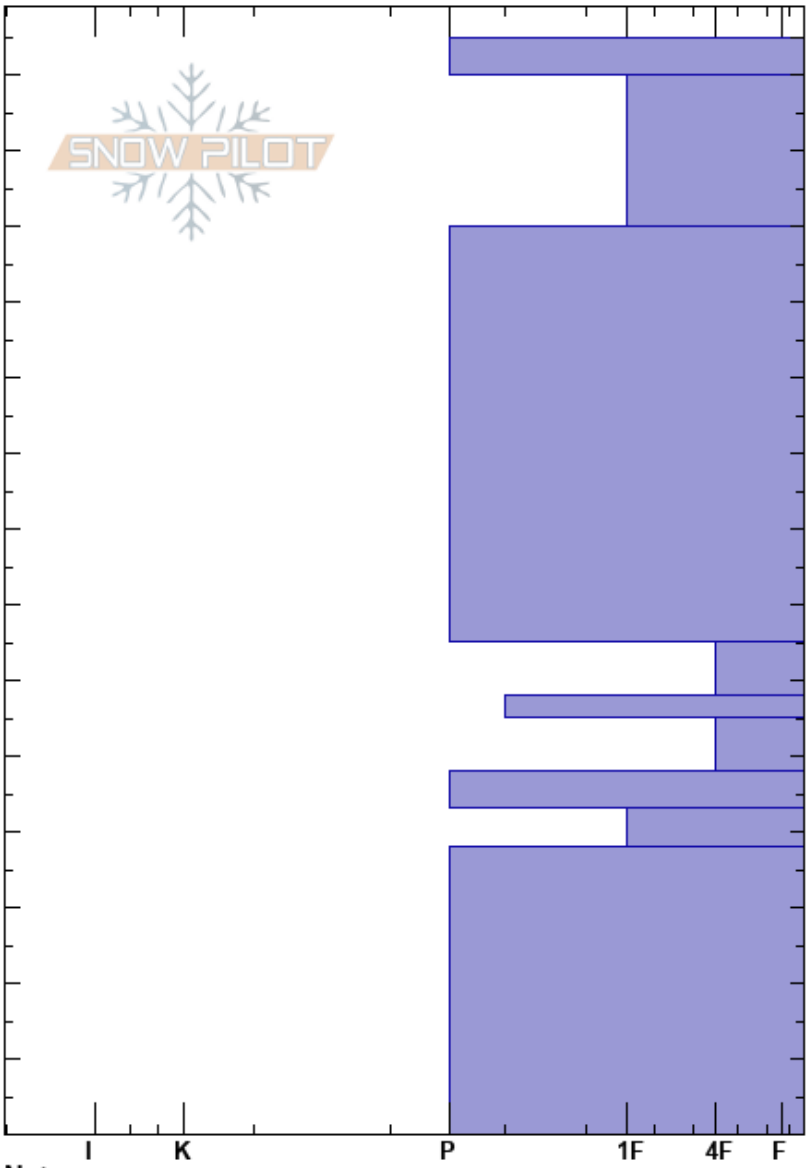

Putney/Red 3 Saddle
 San Juan Range
 CO
 Elevation: 12070 ft
 Aspect: 330°
 Specifics:

Ann Mellick
 03/01/2022 - 12:00pm
 Co-ord: 37.89452N, -107.69597W
 Slope Angle: 27°
 Wind Loading:

Stability: **HS: 145**
 Air Temperature: 2°C
 Sky Cover: CLR
 Precipitation: NO
 Wind: Calm
 PF: 20
 PS: 10
 65-58cm: Problematic layer

Height (m)	Crystal		ρ kg/m ³	Stability tests & Layer comments
	Form	Size		
145				
140	•			
130	/			
120				
90	/			
65	^	4		← CT12, PC @65cm
60	⊙ (□)			
50	^	4		
45	⊙			
40	^	4-6		
20	^	4-6		↙ ECTX

Notes: