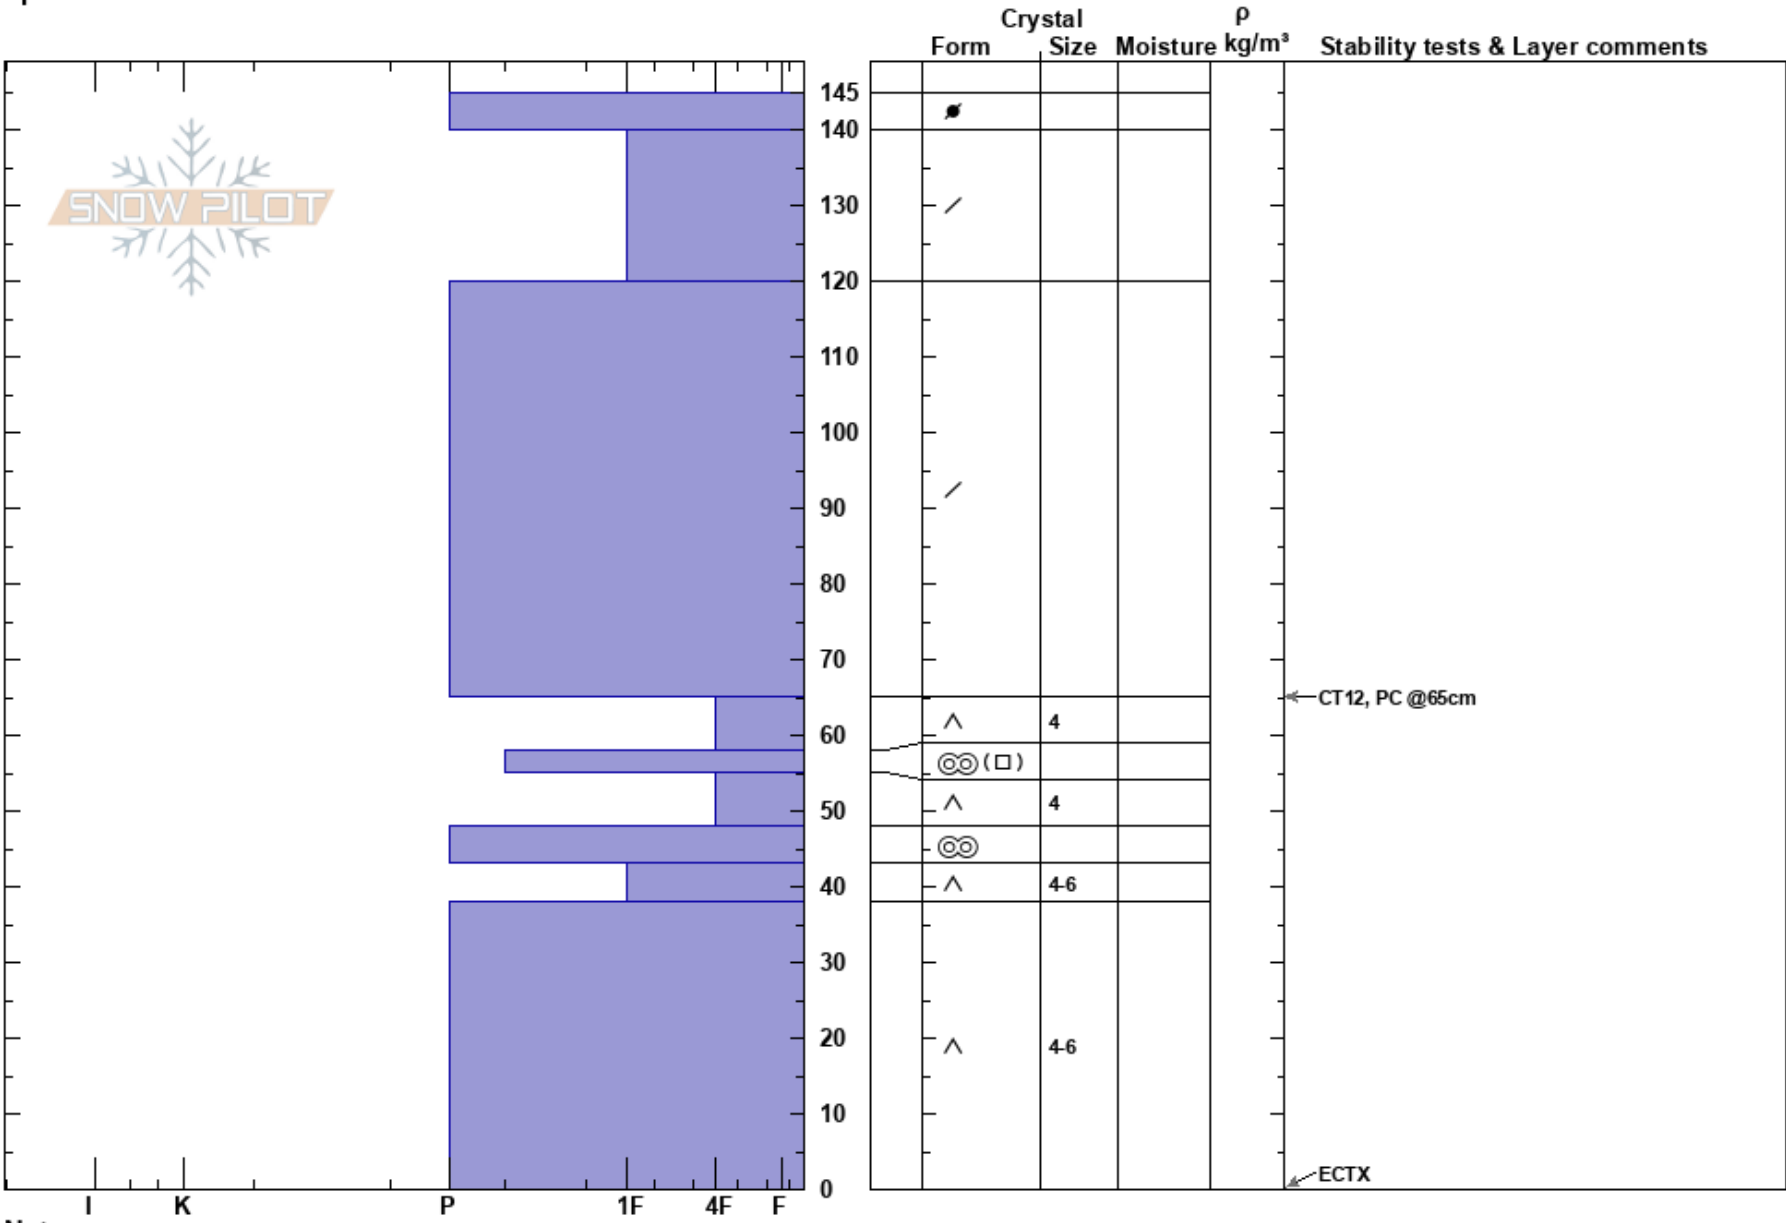

Putney/Red 3 Saddle  
 San Juan Range  
 CO  
**Elevation:** 12070 ft  
**Aspect:** 330°  
**Specifics:**

Ann Mellick  
 03/01/2022 - 12:00pm  
**Co-ord:** 37.89452N, -107.69597W  
**Slope Angle:** 27°  
**Wind Loading:**

**Stability:**  
**Air Temperature:** 2°C  
**Sky Cover:** CLR  
**Precipitation:** NO  
**Wind:** Calm

**HS:** 145  
**PF:** 20 65-58cm: Problematic layer  
**PS:** 10

Notes: