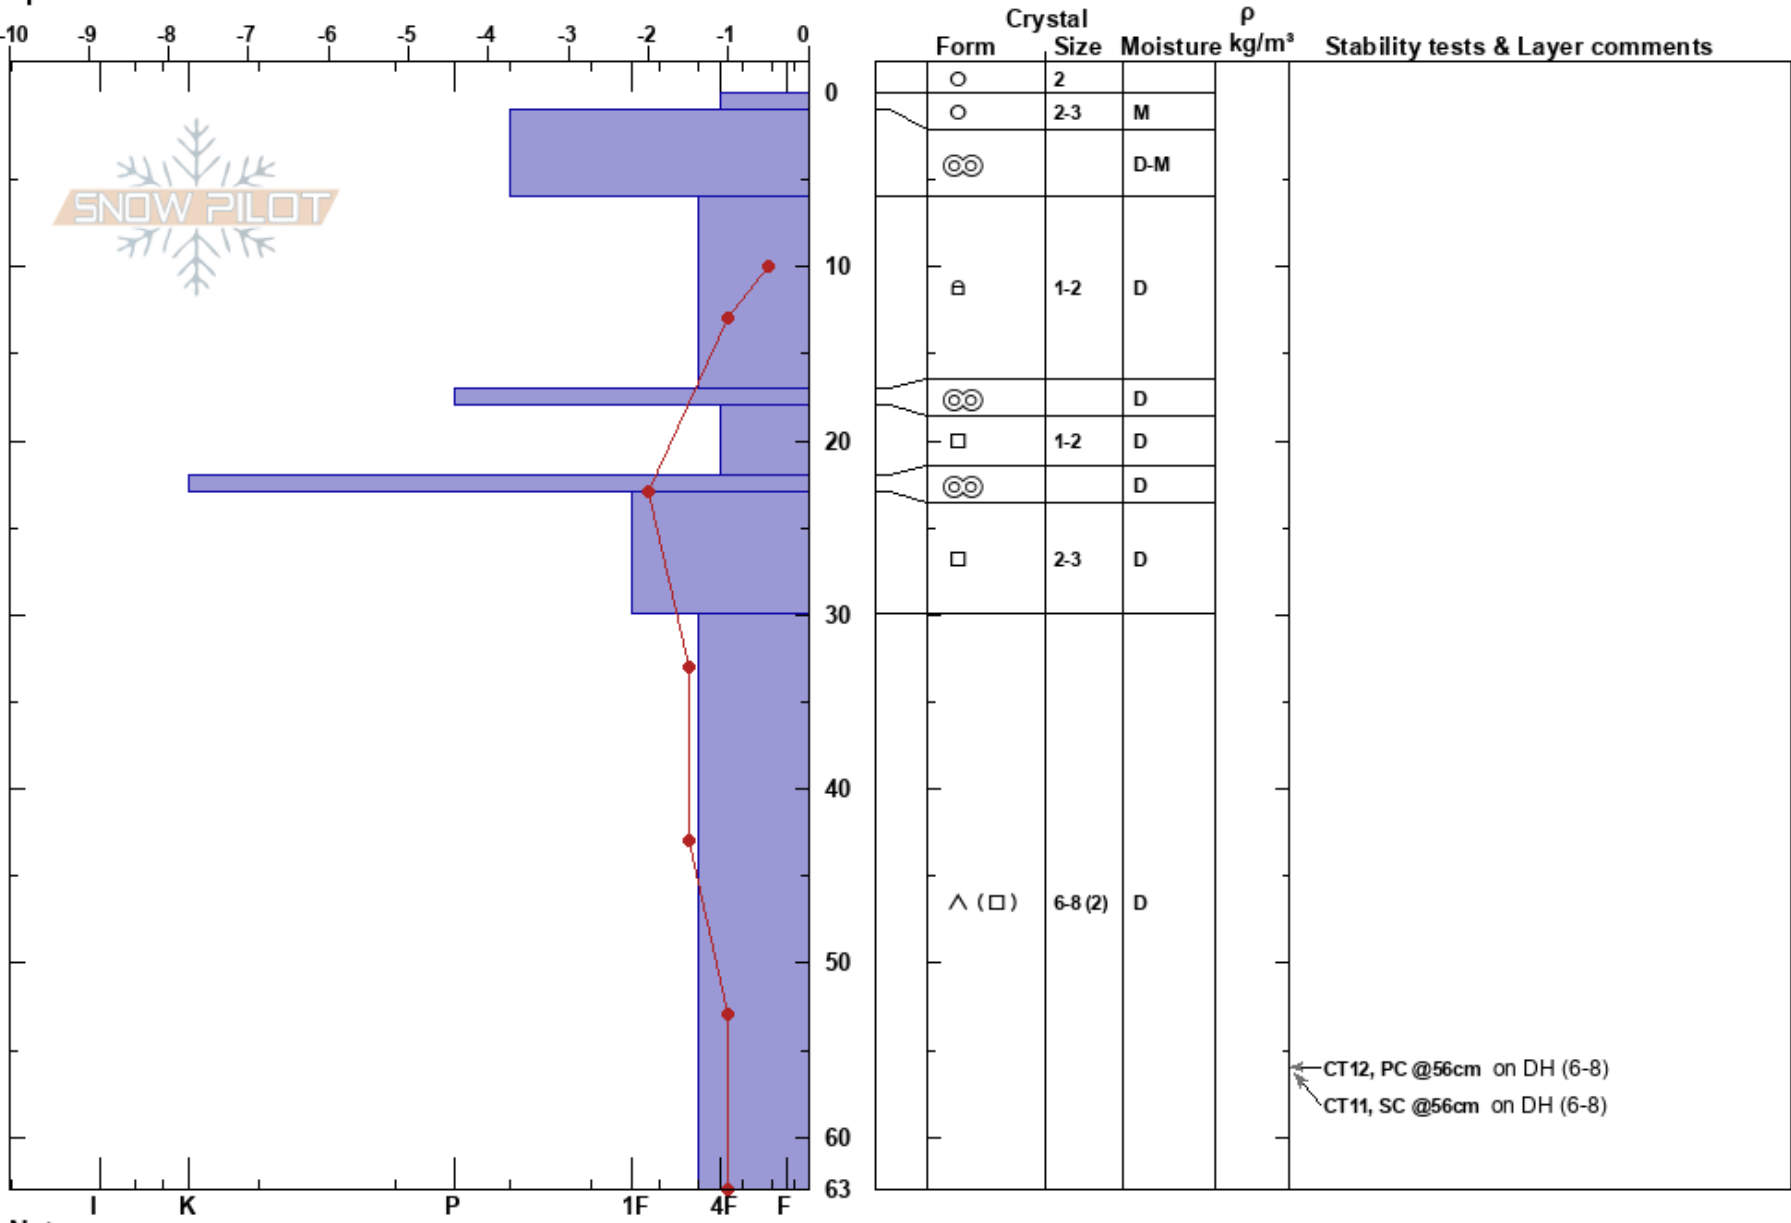

Terry Fox
 Rockies
 BC
 Elevation: 880 m
 Aspect:
 Specifics:

Craig Hartmetz
 01/03/2022 - 11:15
 Co-ord: 52.98026N, -119.31887E
 Slope Angle: 0°
 Wind Loading: no

Stability:
 Air Temperature: 1°C
 Sky Cover: BKN
 Precipitation: NO
 Wind: S Light Breeze

HS:63
 PF: 10
 Layer Notes:

Notes: Open grassy clearing adjacent to the Mt. Terry Fox viewpoint & highway rest stop.