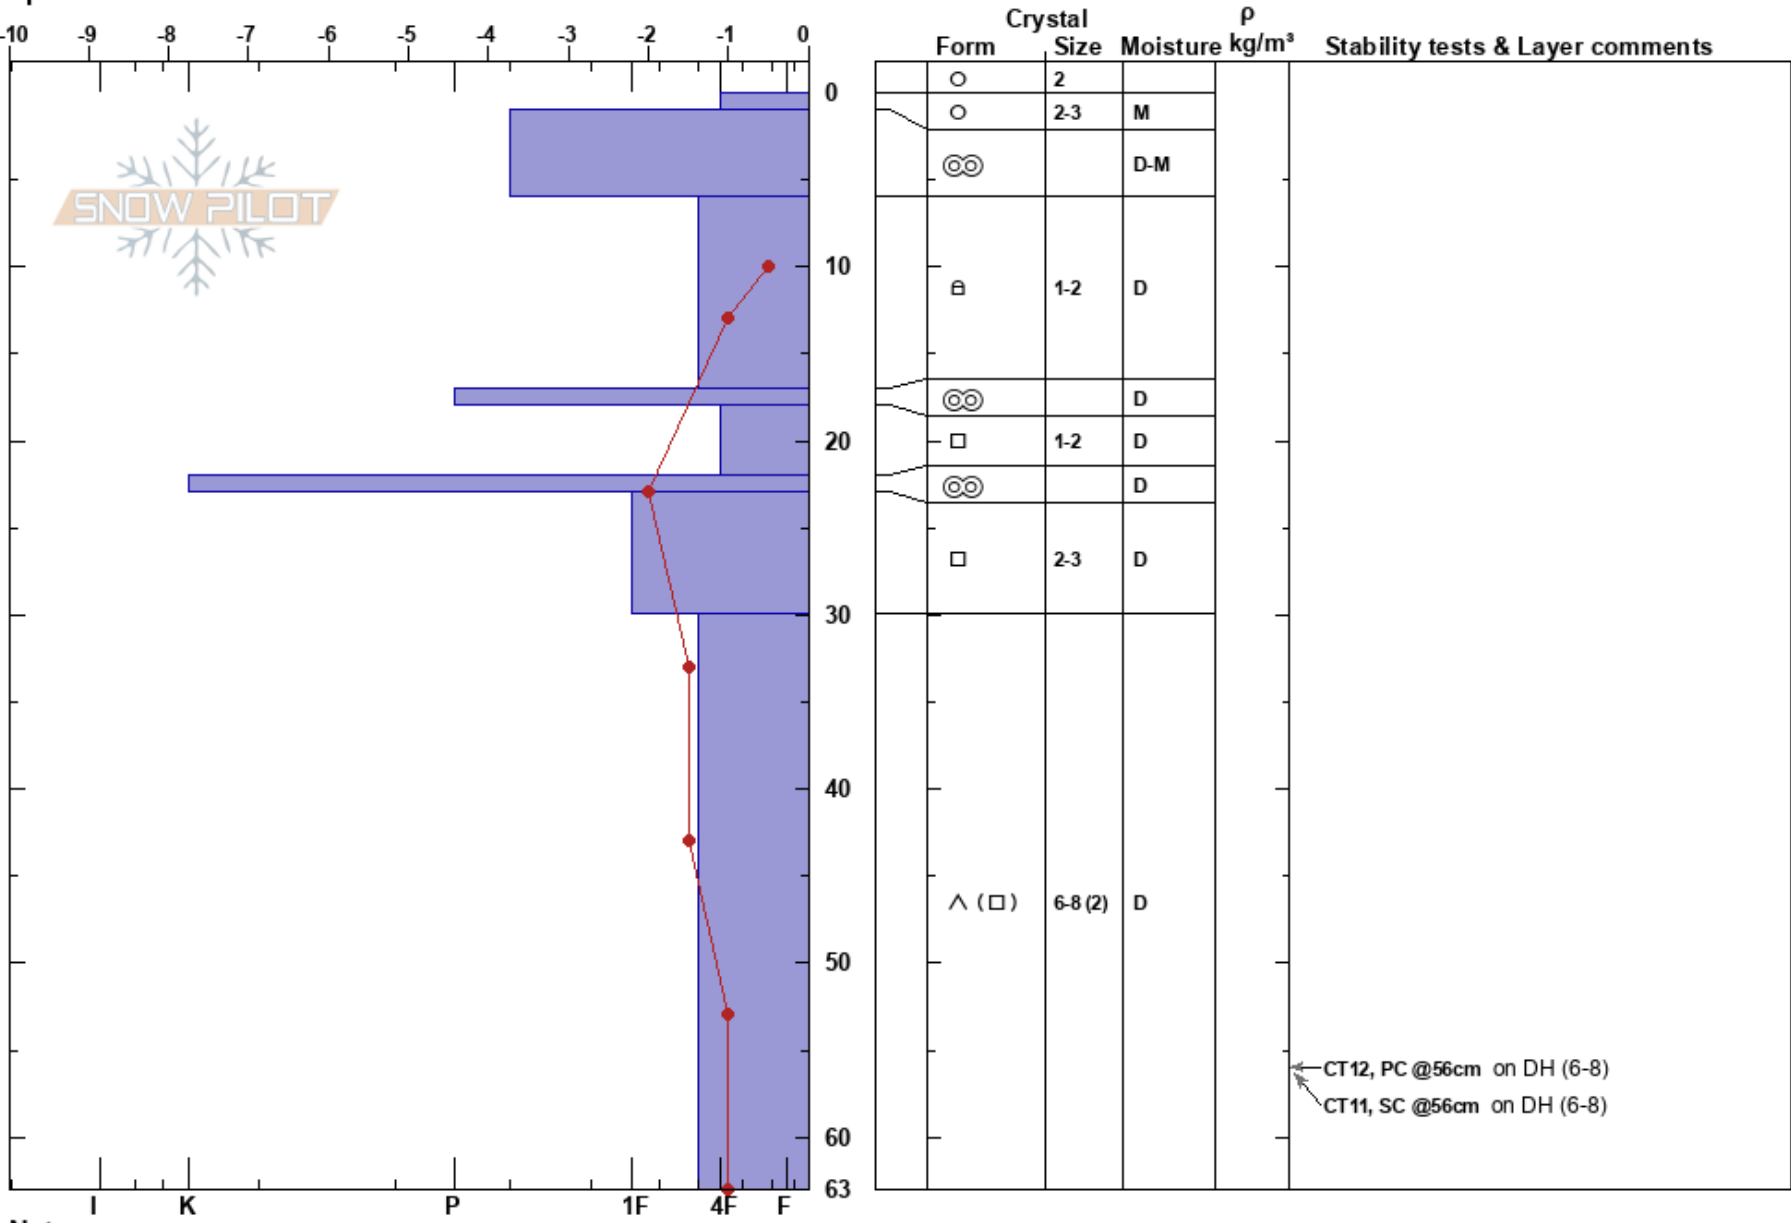

Terry Fox  
 Rockies  
 BC  
 Elevation: 880 m  
 Aspect:  
 Specifics:

Craig Hartmetz  
 01/03/2022 - 11:15  
 Co-ord: 52.98026N, -119.31887E  
 Slope Angle: 0°  
 Wind Loading: no

Stability:  
 Air Temperature: 1°C  
 Sky Cover: BKN  
 Precipitation: NO  
 Wind: S Light Breeze

HS:63  
 PF: 10  
 Layer Notes:

Notes: Open grassy clearing adjacent to the Mt. Terry Fox viewpoint & highway rest stop.