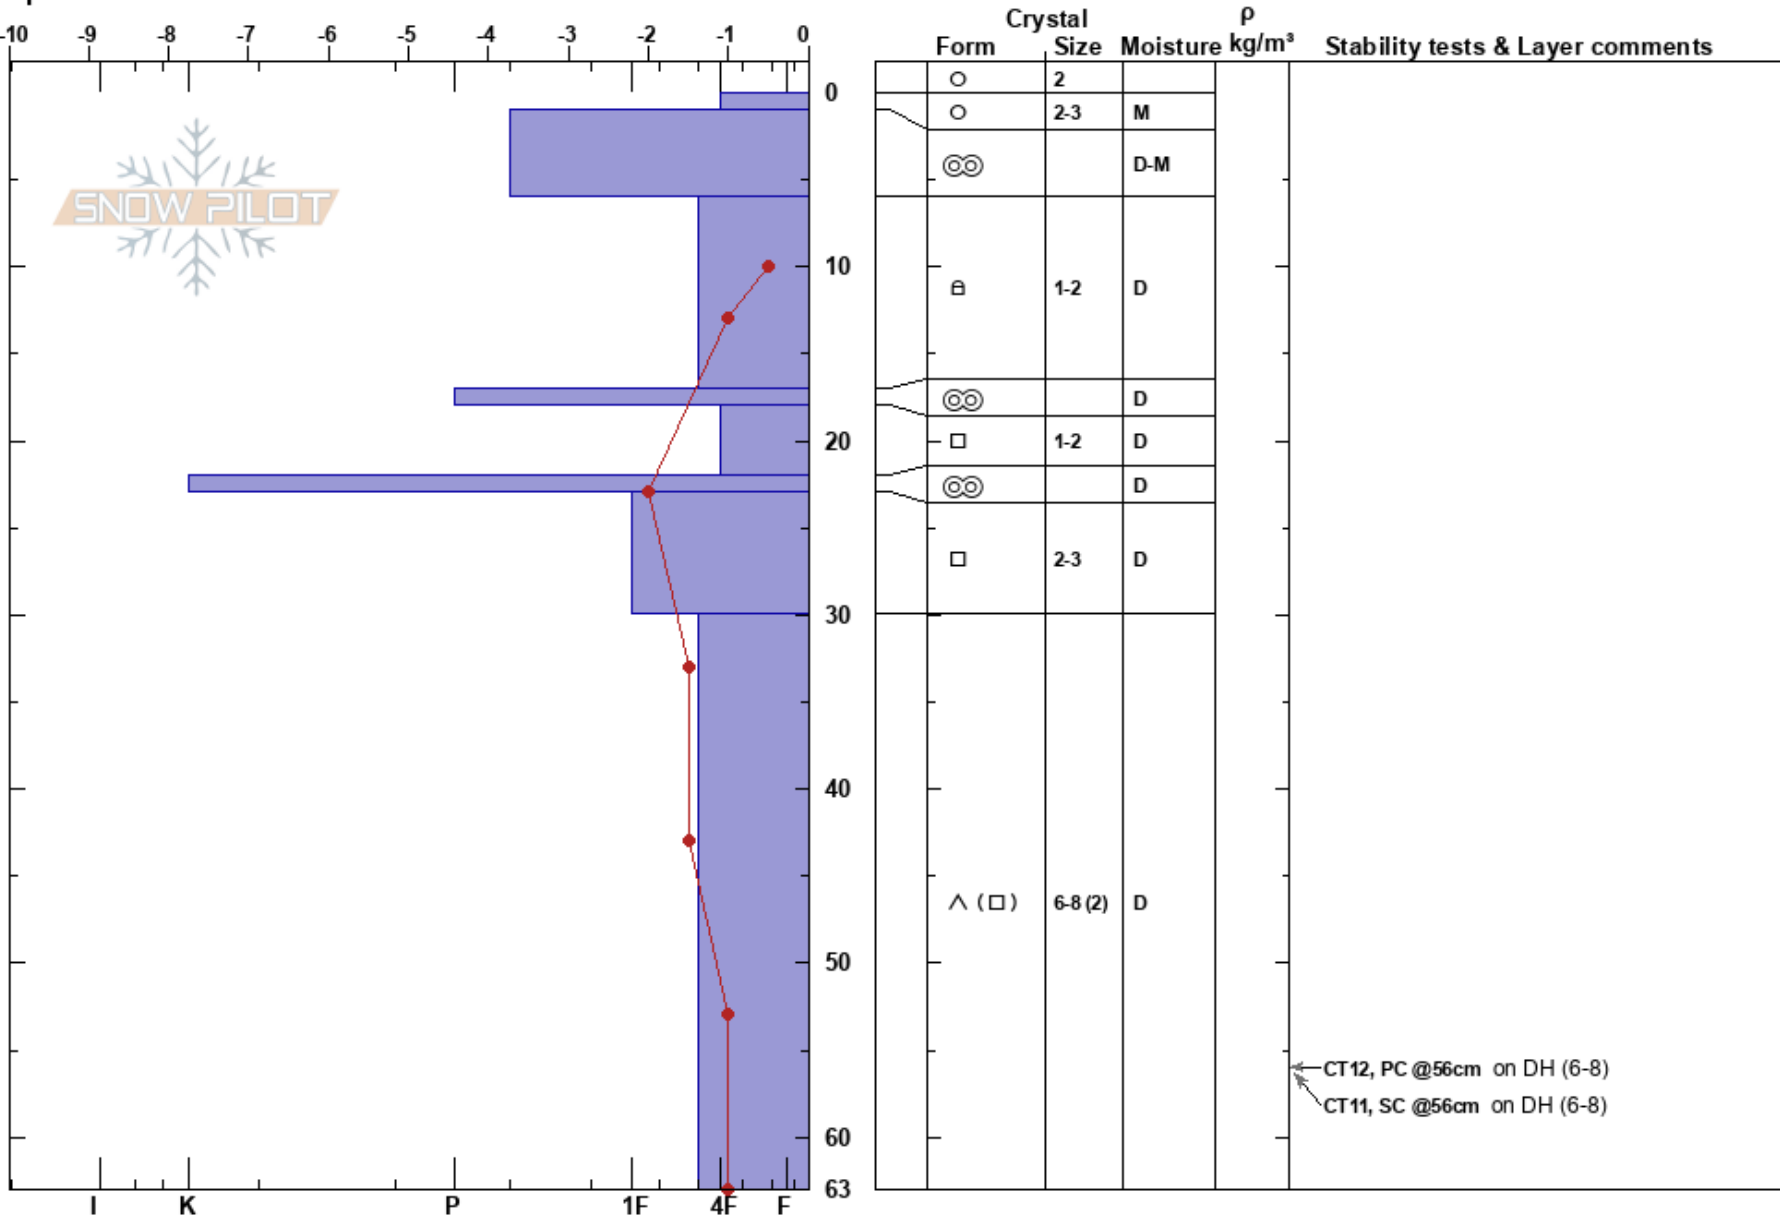

Terry Fox
 Rockies
 BC
 Elevation: 880 m
 Aspect:
 Specifics:

Craig Hartmetz
 01/03/2022 - 11:15
 Co-ord: 52.98026N, -119.31887E
 Slope Angle: 0°
 Wind Loading: no

Stability:
 Air Temperature: 1°C
 Sky Cover: BKN
 Precipitation: NO
 Wind: S Light Breeze

HS:63
 PF: 10
 Layer Notes:

Notes: Open grassy clearing adjacent to the Mt. Terry Fox viewpoint & highway rest stop.