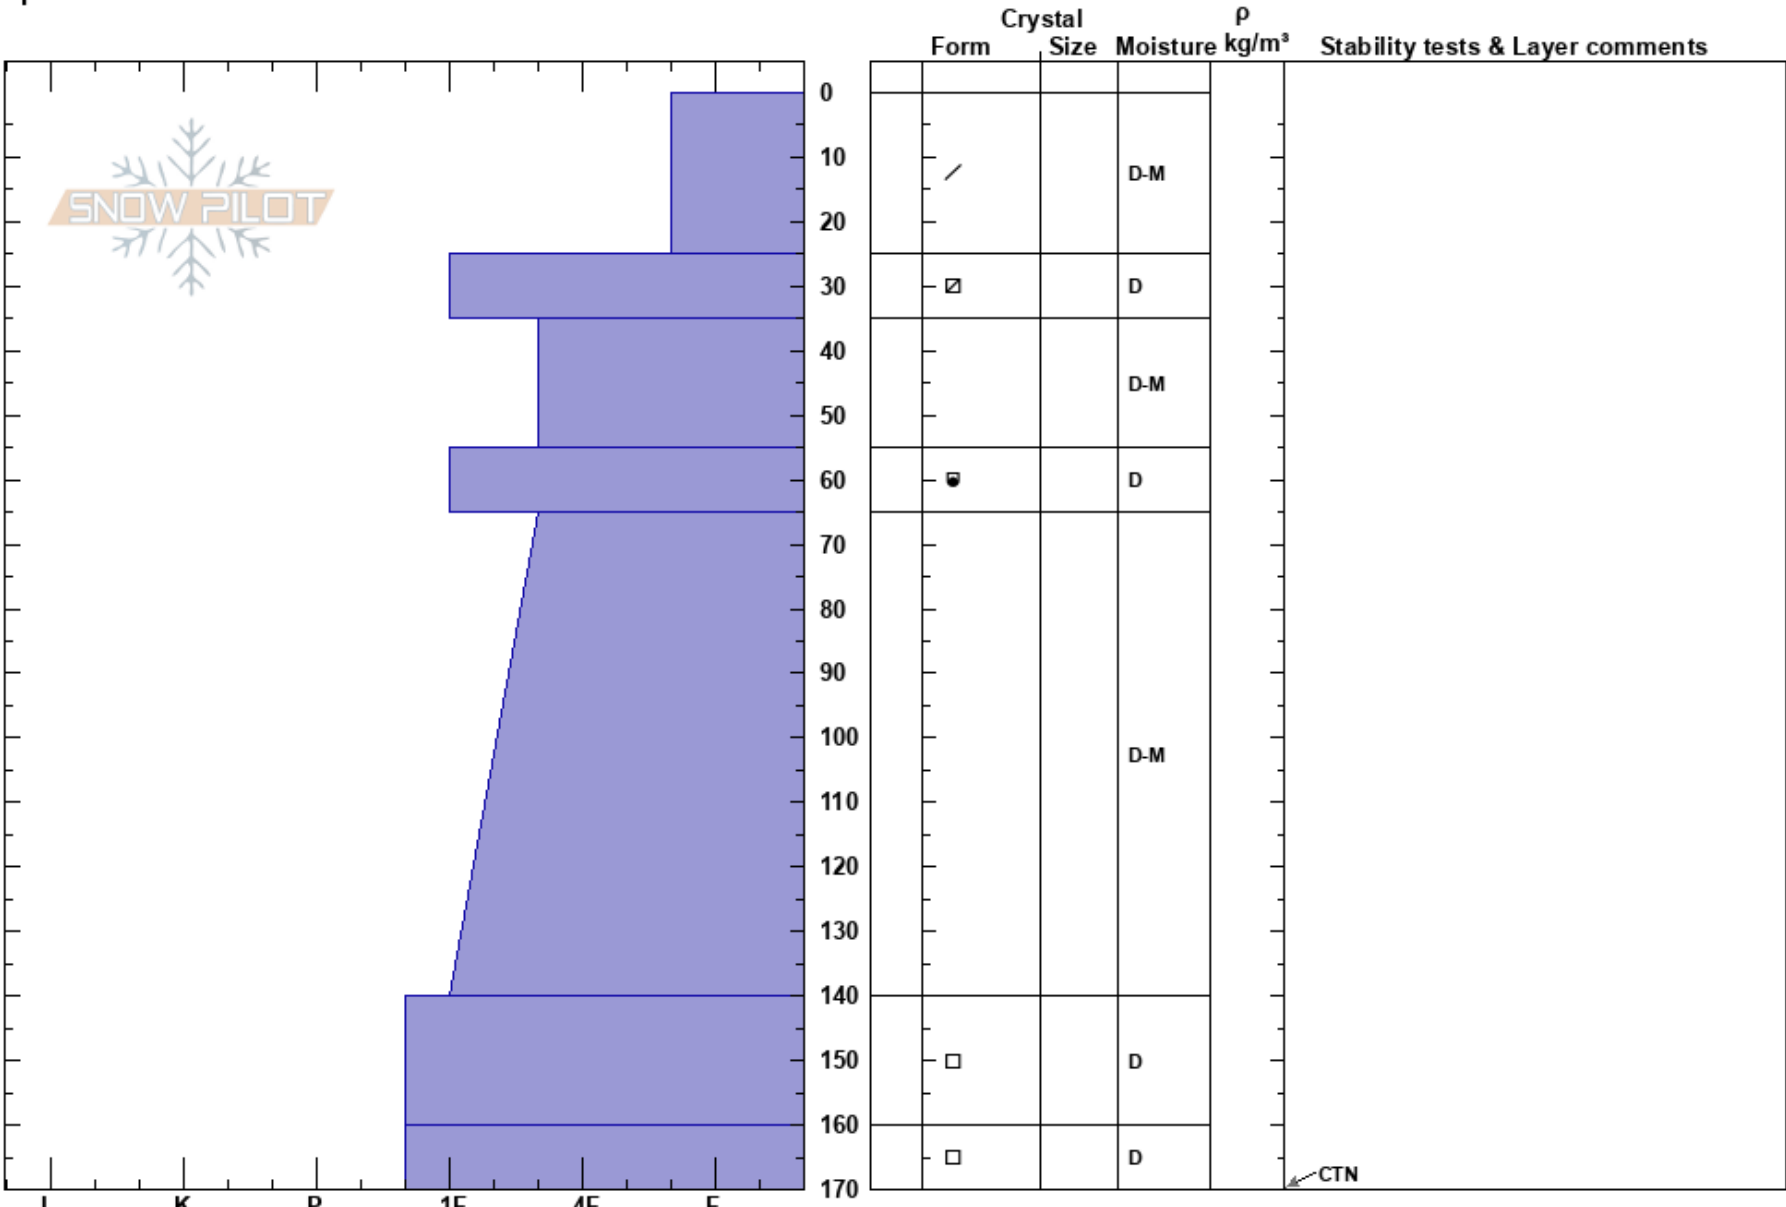

Buckeye Gulch-AIARE 2  
 Sawatch  
 CO  
 Elevation: 3532 m  
 Aspect: N  
 Specifics:

Collin Appleby  
 02/27/2022 - 2:00pm  
 Co-ord: 13S 390876W 4352853N  
 Slope Angle: 23°  
 Wind Loading: no

Stability:  
 Air Temperature: 1°C  
 Sky Cover: CLR  
 Precipitation: NO  
 Wind: N Calm

Layer Notes:

HS: 170  
 PF: 130  
 PS: 20

Notes: