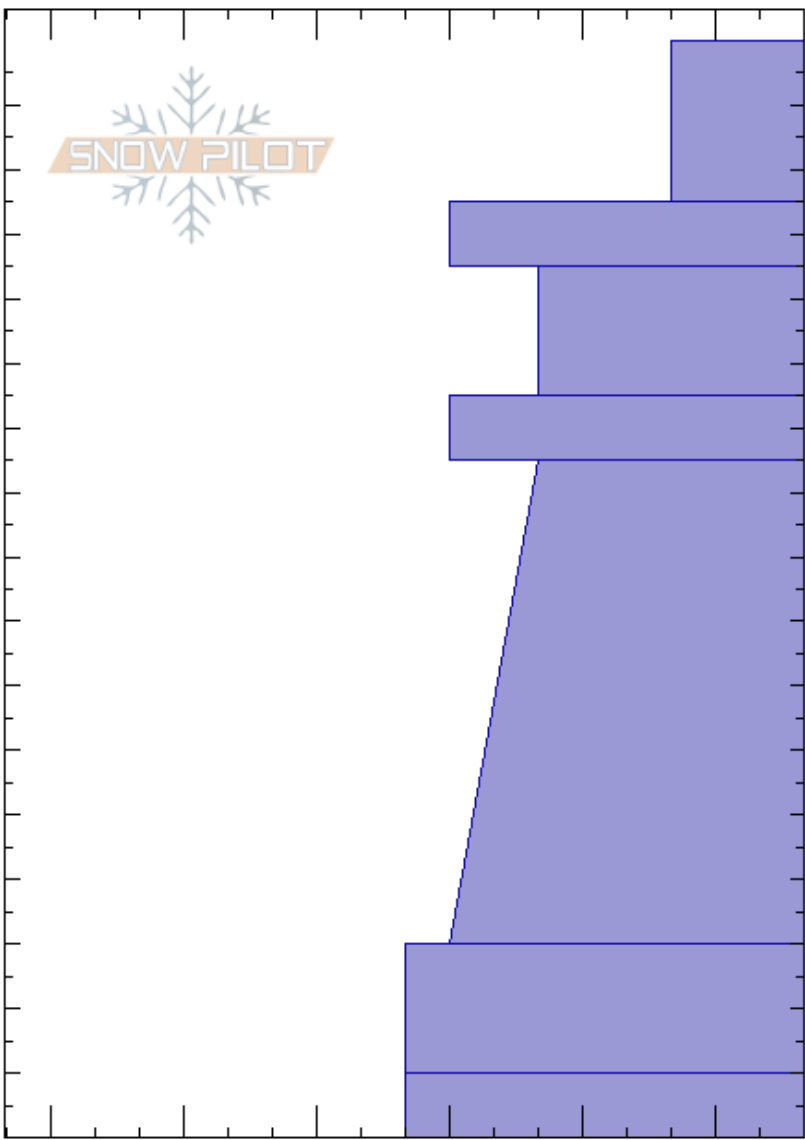

Buckeye Gulch-AIARE 2  
 Sawatch  
 CO  
 Elevation: 3532 m  
 Aspect: N  
 Specifics:

Collin Appleby  
 02/27/2022 - 2:00pm  
 Co-ord: 13S 390876W 4352853N  
 Slope Angle: 23°  
 Wind Loading: no

Stability:  
 Air Temperature: 1°C  
 Sky Cover: CLR  
 Precipitation: NO  
 Wind: N Calm

Layer Notes:

HS: 170  
 PF: 130  
 PS: 20

Depth (m)	Crystal		Moisture	$\rho$ kg/m <sup>3</sup>	Stability tests & Layer comments
	Form	Size			
0 - 10	/		D-M		
10 - 20					
20 - 30	☒		D		
30 - 40					
40 - 50			D-M		
50 - 60					
60 - 70	☒		D		
70 - 140					
140 - 150			D-M		
150 - 160	☐		D		
160 - 170	☐		D		