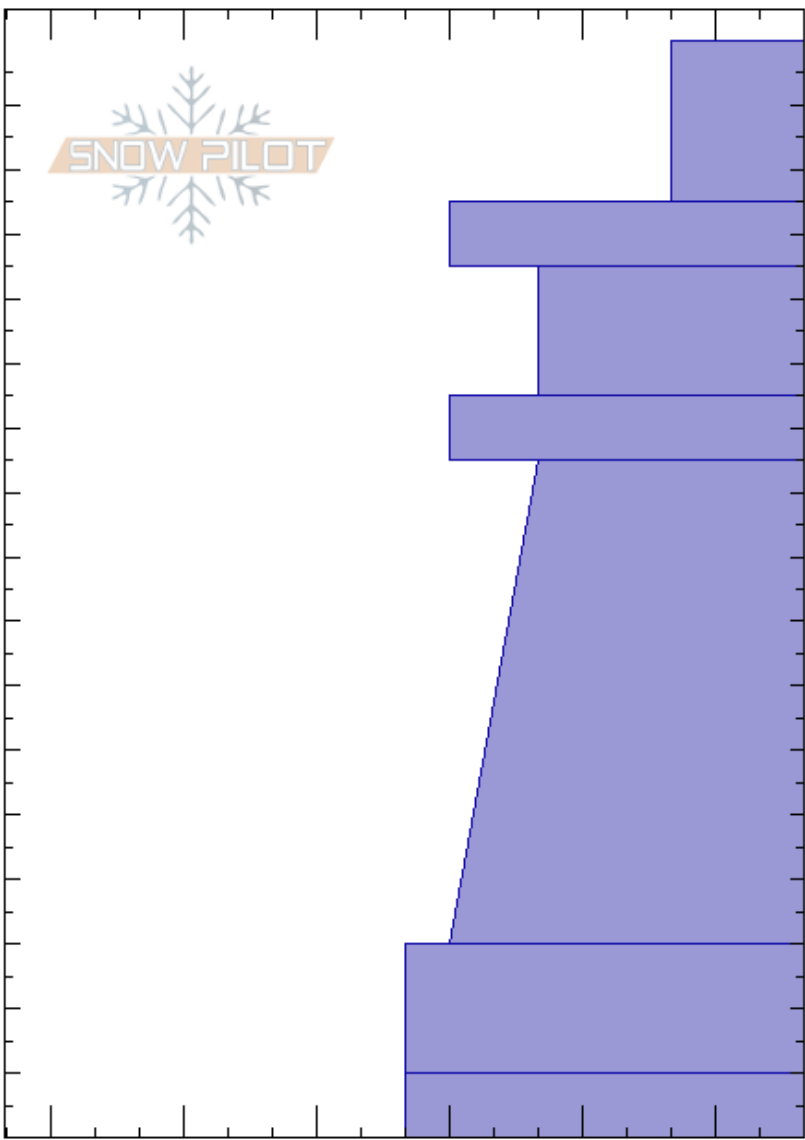

Buckeye Gulch-AIARE 2
 Sawatch
 CO
 Elevation: 3532 m
 Aspect: N
 Specifics:

Collin Appleby
 02/27/2022 - 2:00pm
 Co-ord: 13S 390876W 4352853N
 Slope Angle: 23°
 Wind Loading: no

Stability:
 Air Temperature: 1°C
 Sky Cover: CLR
 Precipitation: NO
 Wind: N Calm

Layer Notes:

HS: 170
 PF: 130
 PS: 20

Depth (m)	Crystal		Moisture	ρ kg/m ³	Stability tests & Layer comments
	Form	Size			
0 - 10	/		D-M		
10 - 20					
20 - 30	☒		D		
30 - 40					
40 - 50			D-M		
50 - 60					
60 - 70	☒		D		
70 - 140					
140 - 150					
150 - 160	☐		D		
160 - 170	☐		D		