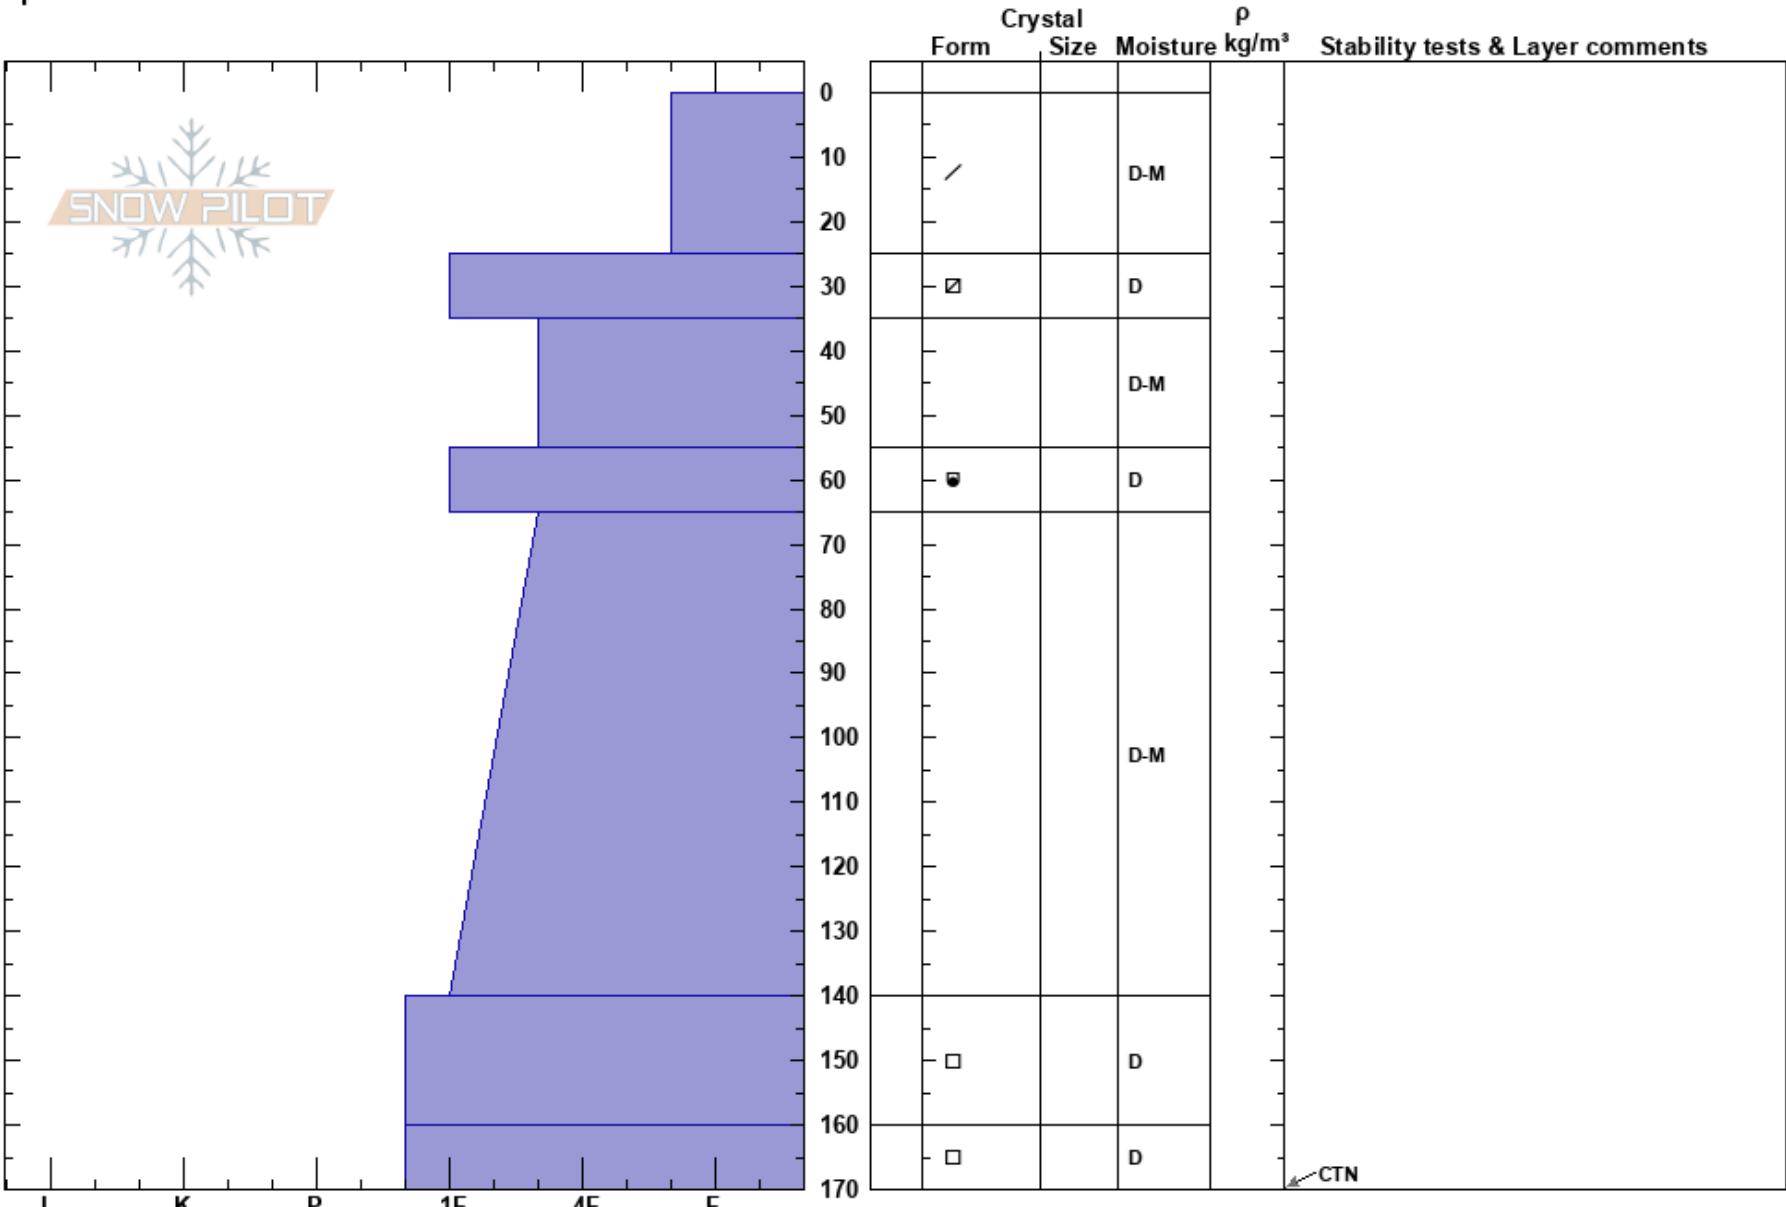

Buckeye Gulch-AIARE 2
 Sawatch
 CO
 Elevation: 3532 m
 Aspect: N
 Specifics:

Collin Appleby
 02/27/2022 - 2:00pm
 Co-ord: 13S 390876W 4352853N
 Slope Angle: 23°
 Wind Loading: no

Stability:
 Air Temperature: 1°C
 Sky Cover: CLR
 Precipitation: NO
 Wind: N Calm

Layer Notes:

HS: 170
 PF: 130
 PS: 20

CTN

Notes: