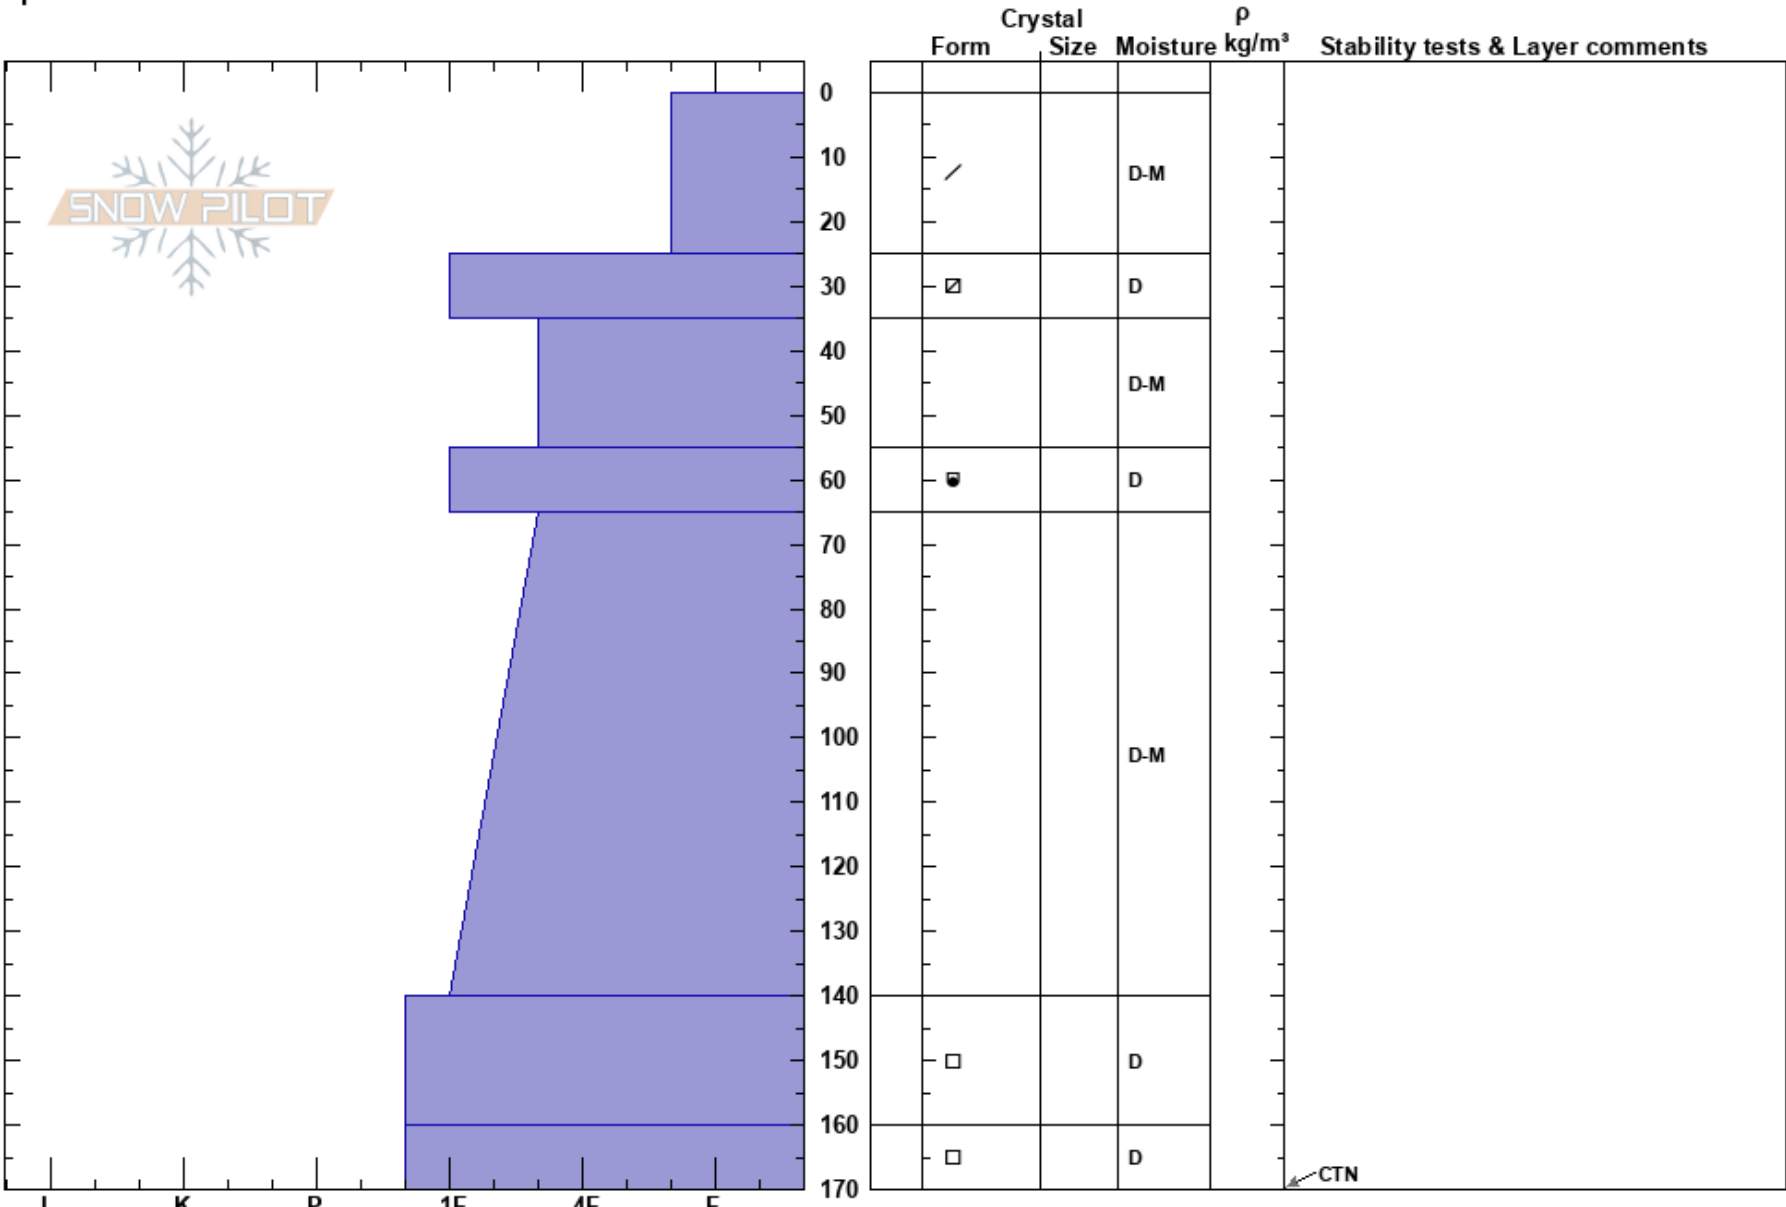

Buckeye Gulch-AIARE 2
 Sawatch
 CO
 Elevation: 3532 m
 Aspect: N
 Specifics:

Collin Appleby
 02/27/2022 - 2:00pm
 Co-ord: 13S 390876W 4352853N
 Slope Angle: 23°
 Wind Loading: no

Stability:
 Air Temperature: 1°C
 Sky Cover: CLR
 Precipitation: NO
 Wind: N Calm

Layer Notes:

HS: 170
 PF: 130
 PS: 20

Notes: