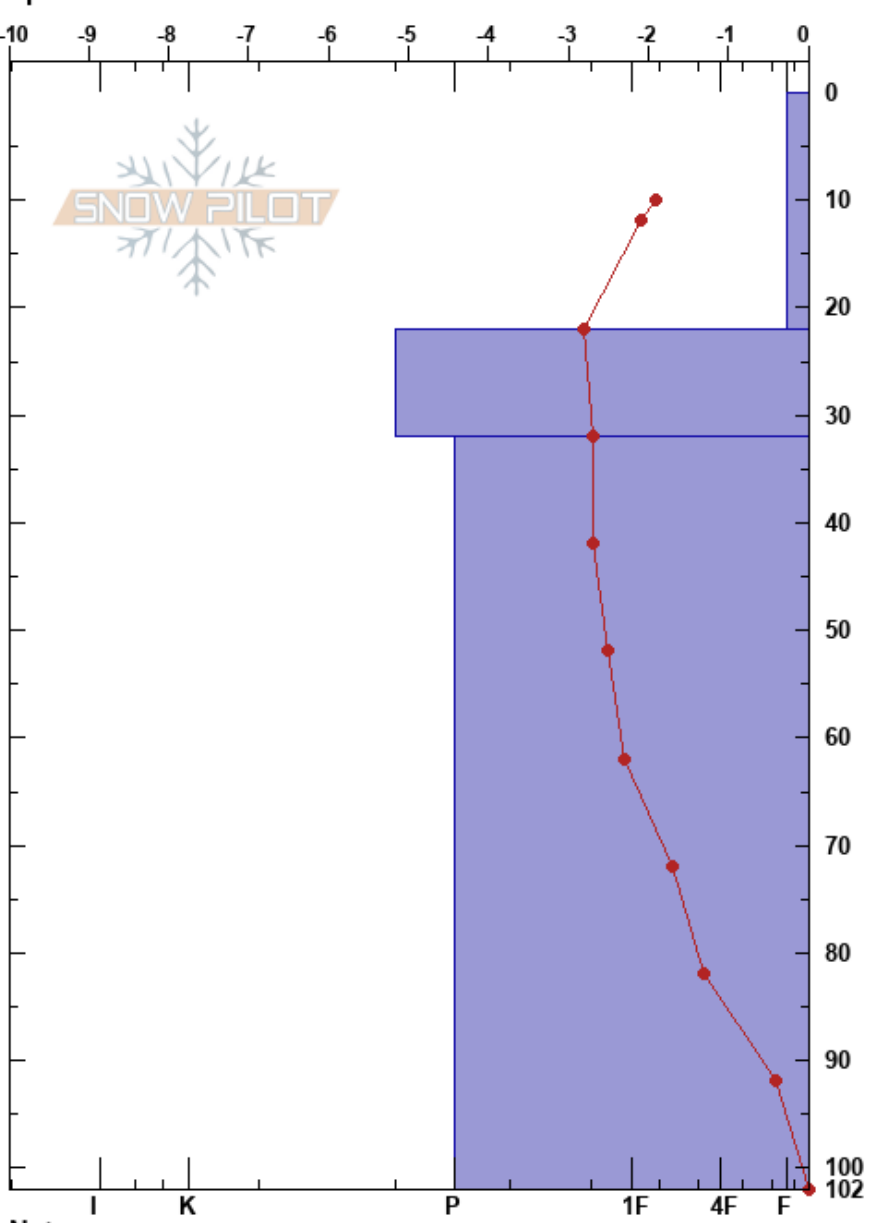

Zone 8
 Monashee
 BC
 Elevation: 800 m
 Aspect: NW
 Specifics:

Craig Hartmetz
 28/02/2022 - 10:00
 Co-ord: 52.43581N, -119.14352E
 Slope Angle: 42°
 Wind Loading:

Stability: **HS: 102**
 Air Temperature: -1°C PF: 25 22-32cm: 2022-02-27 MFcr
 Sky Cover: BKN
 Precipitation: NO
 Wind: Calm

Form	Crystal Size	Moisture	ρ kg/m ³	Stability tests & Layer comments
+r	2			
/	1	D		
⊙⊙		D		22-32cm: 2022-02-27 MFcr
⊙⊙		D		

Notes: Gravel cutbank above Serpentine FSR.