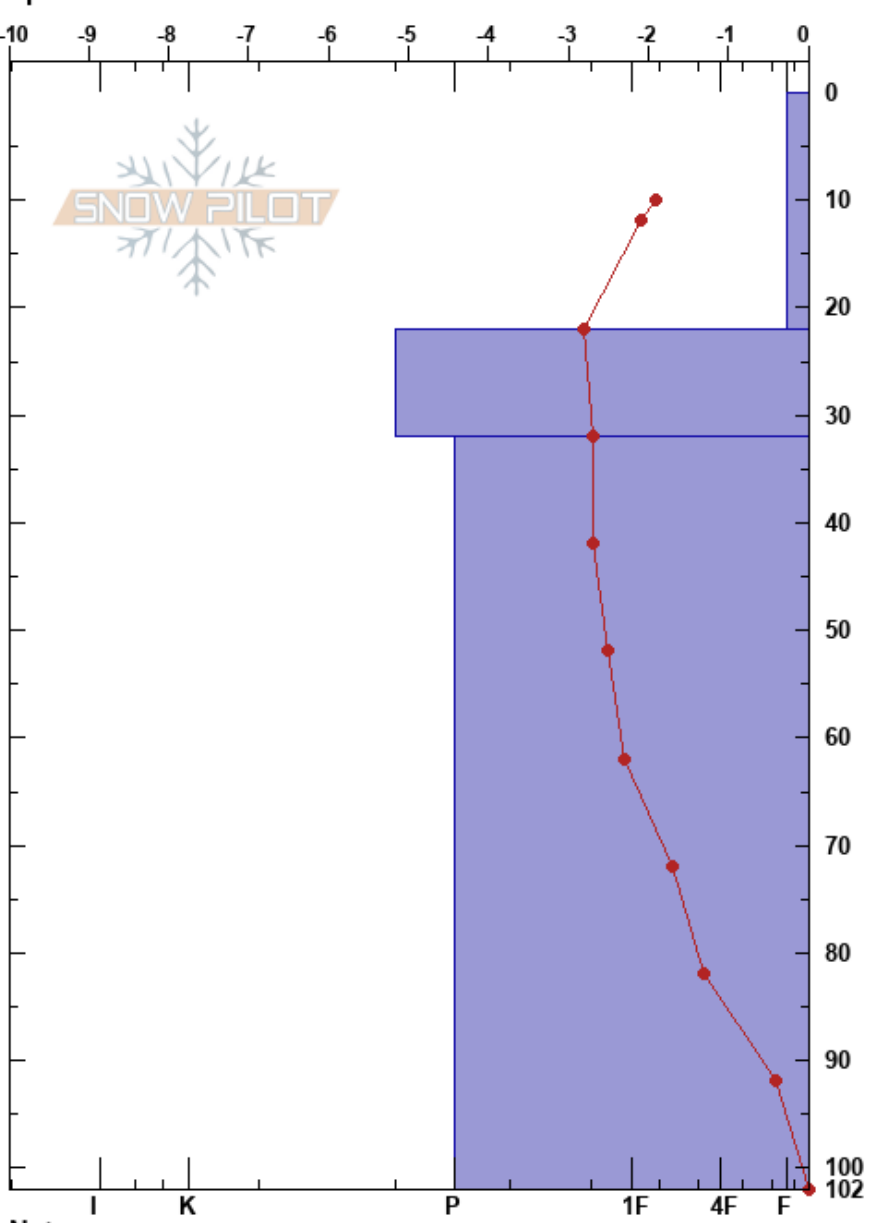

Zone 8  
 Monashee  
 BC  
 Elevation: 800 m  
 Aspect: NW  
 Specifics:

Craig Hartmetz  
 28/02/2022 - 10:00  
 Co-ord: 52.43581N, -119.14352E  
 Slope Angle: 42°  
 Wind Loading:

Stability: HS:102  
 Air Temperature: -1°C PF: 25 22-32cm: 2022-02-27 MFcr  
 Sky Cover: BKN  
 Precipitation: NO  
 Wind: Calm

Form	Crystal		Moisture	$\rho$ kg/m <sup>3</sup>	Stability tests & Layer comments
	Size				
+r	2				
/	1		D		
⊙⊙			D		22-32cm: 2022-02-27 MFcr
⊙⊙			D		

Notes: Gravel cutbank above Serpentine FSR.