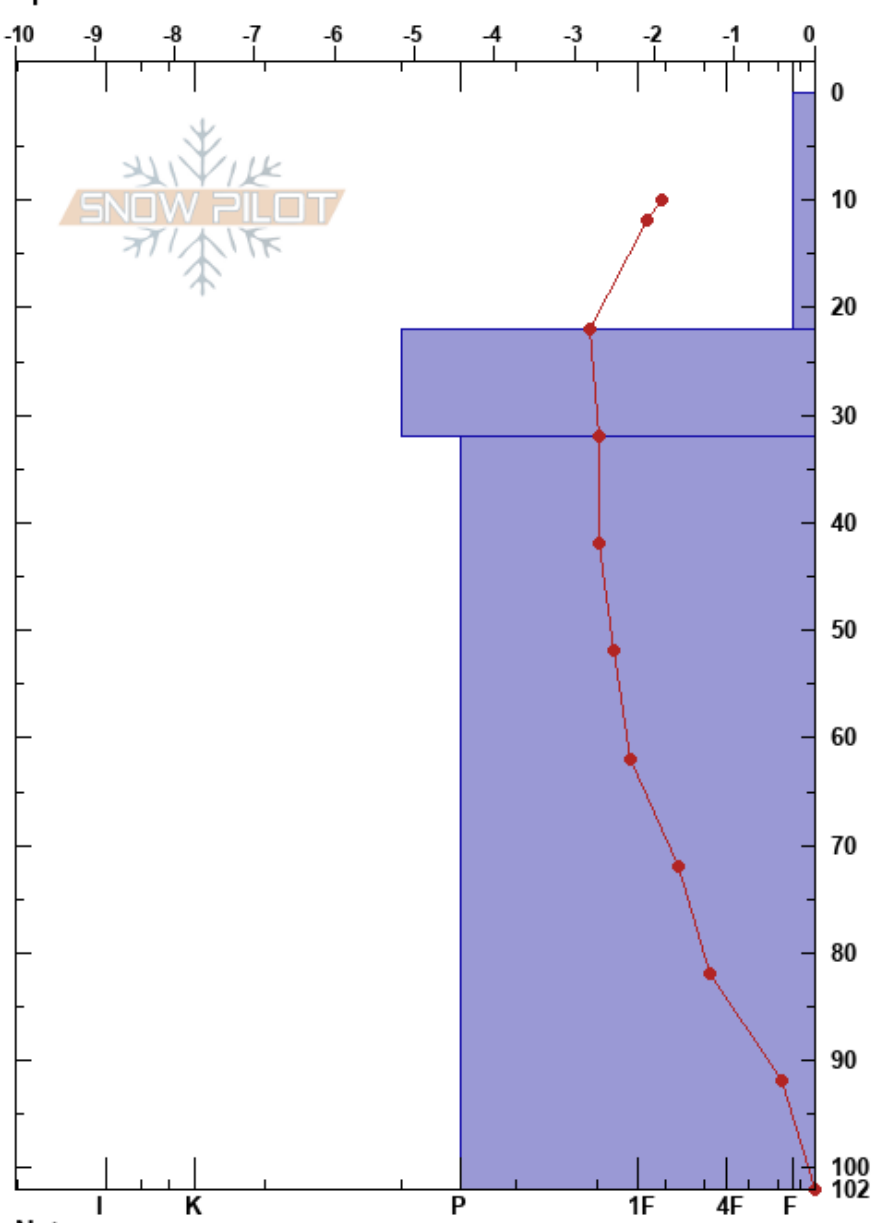

Zone 8
 Monashee
 BC
 Elevation: 800 m
 Aspect: NW
 Specifics:

Craig Hartmetz
 28/02/2022 - 10:00
 Co-ord: 52.43581N, -119.14352E
 Slope Angle: 42°
 Wind Loading:

Stability:
 Air Temperature: -1°C
 Sky Cover: BKN
 Precipitation: NO
 Wind: Calm

HS: 102
 PF: 25
 22-32cm: 2022-02-27 MFcr

Form	Crystal		Moisture	ρ kg/m ³	Stability tests & Layer comments
	Size				
+r	2				
/	1		D		
⊙⊙			D		22-32cm: 2022-02-27 MFcr
⊙⊙			D		

Notes: Gravel cutbank above Serpentine FSR.