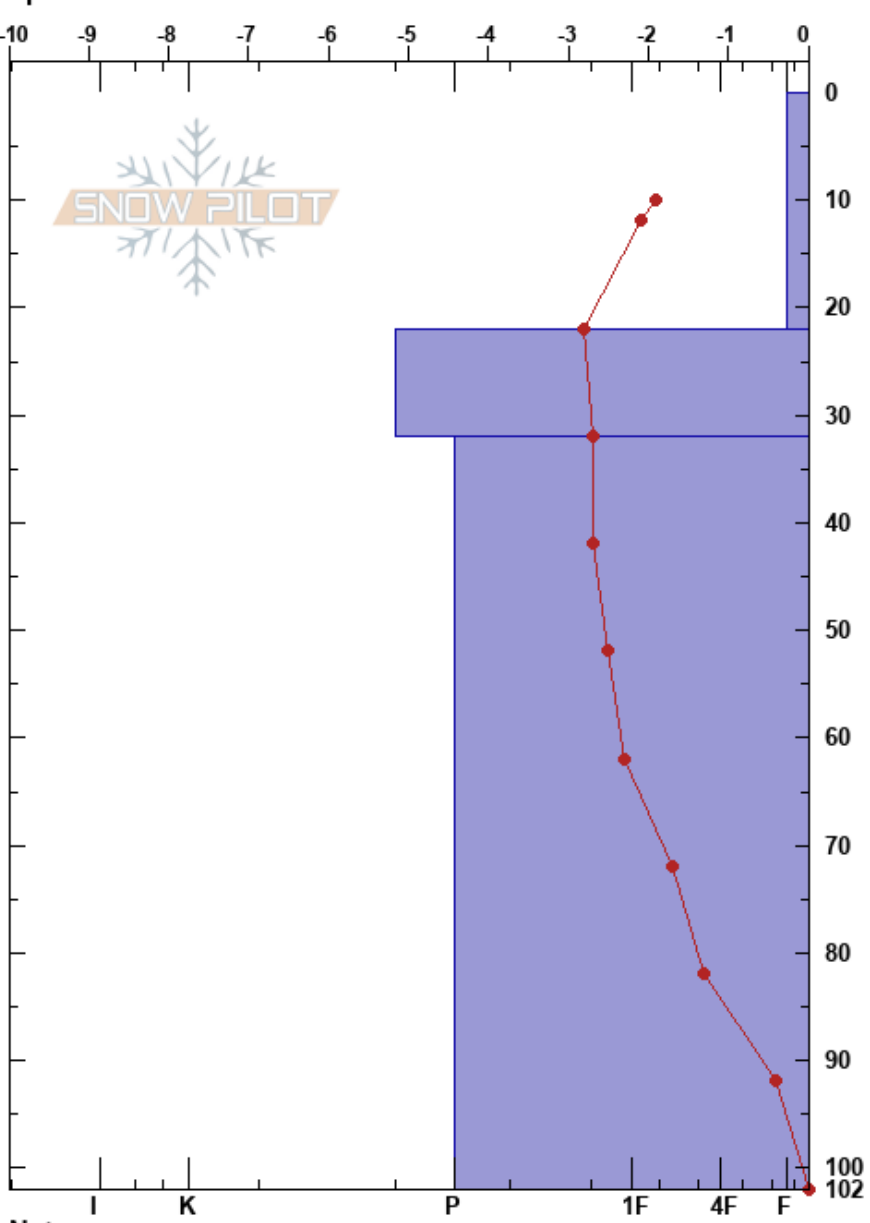

Zone 8
 Monashee
 BC
 Elevation: 800 m
 Aspect: NW
 Specifics:

Craig Hartmetz
 28/02/2022 - 10:00
 Co-ord: 52.43581N, -119.14352E
 Slope Angle: 42°
 Wind Loading:

Stability: **HS: 102**
 Air Temperature: -1°C PF: 25 22-32cm: 2022-02-27 MFcr
 Sky Cover: BKN
 Precipitation: NO
 Wind: Calm

Form	Crystal		Moisture	ρ kg/m ³	Stability tests & Layer comments
	Size				
+r	2				
/	1		D		
⊙⊙			D		22-32cm: 2022-02-27 MFcr
⊙⊙			D		

Notes: Gravel cutbank above Serpentine FSR.

CTN