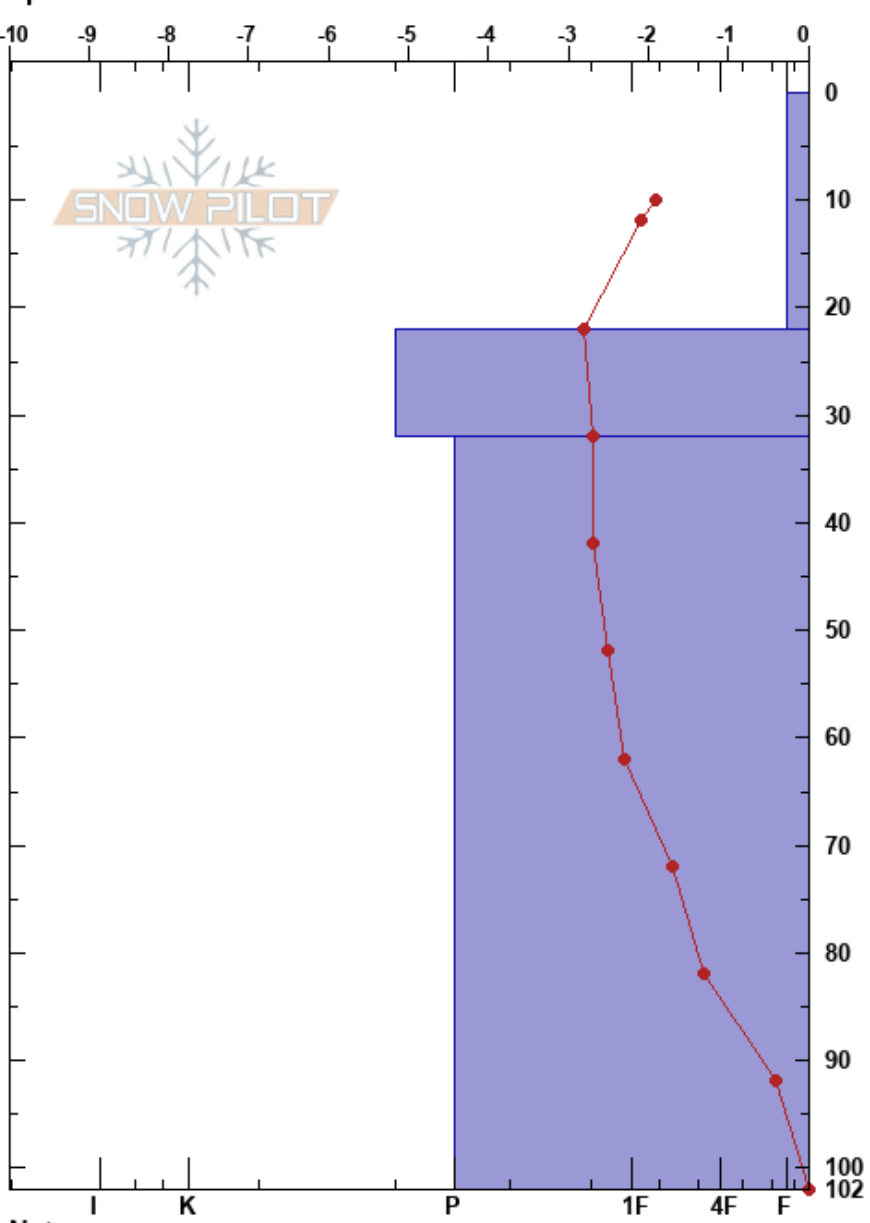

Zone 8
 Monashee
 BC
 Elevation: 800 m
 Aspect: NW
 Specifics:

Craig Hartmetz
 28/02/2022 - 10:00
 Co-ord: 52.43581N, -119.14352E
 Slope Angle: 42°
 Wind Loading:

Stability: HS:102
 Air Temperature: -1°C PF: 25 22-32cm: 2022-02-27 MFcr
 Sky Cover: BKN
 Precipitation: NO
 Wind: Calm

Form	Crystal Size	Moisture	ρ kg/m ³	Stability tests & Layer comments
+r	2			
/	1	D		
⊙⊙		D		22-32cm: 2022-02-27 MFcr
⊙⊙		D		

Notes: Gravel cutbank above Serpentine FSR.