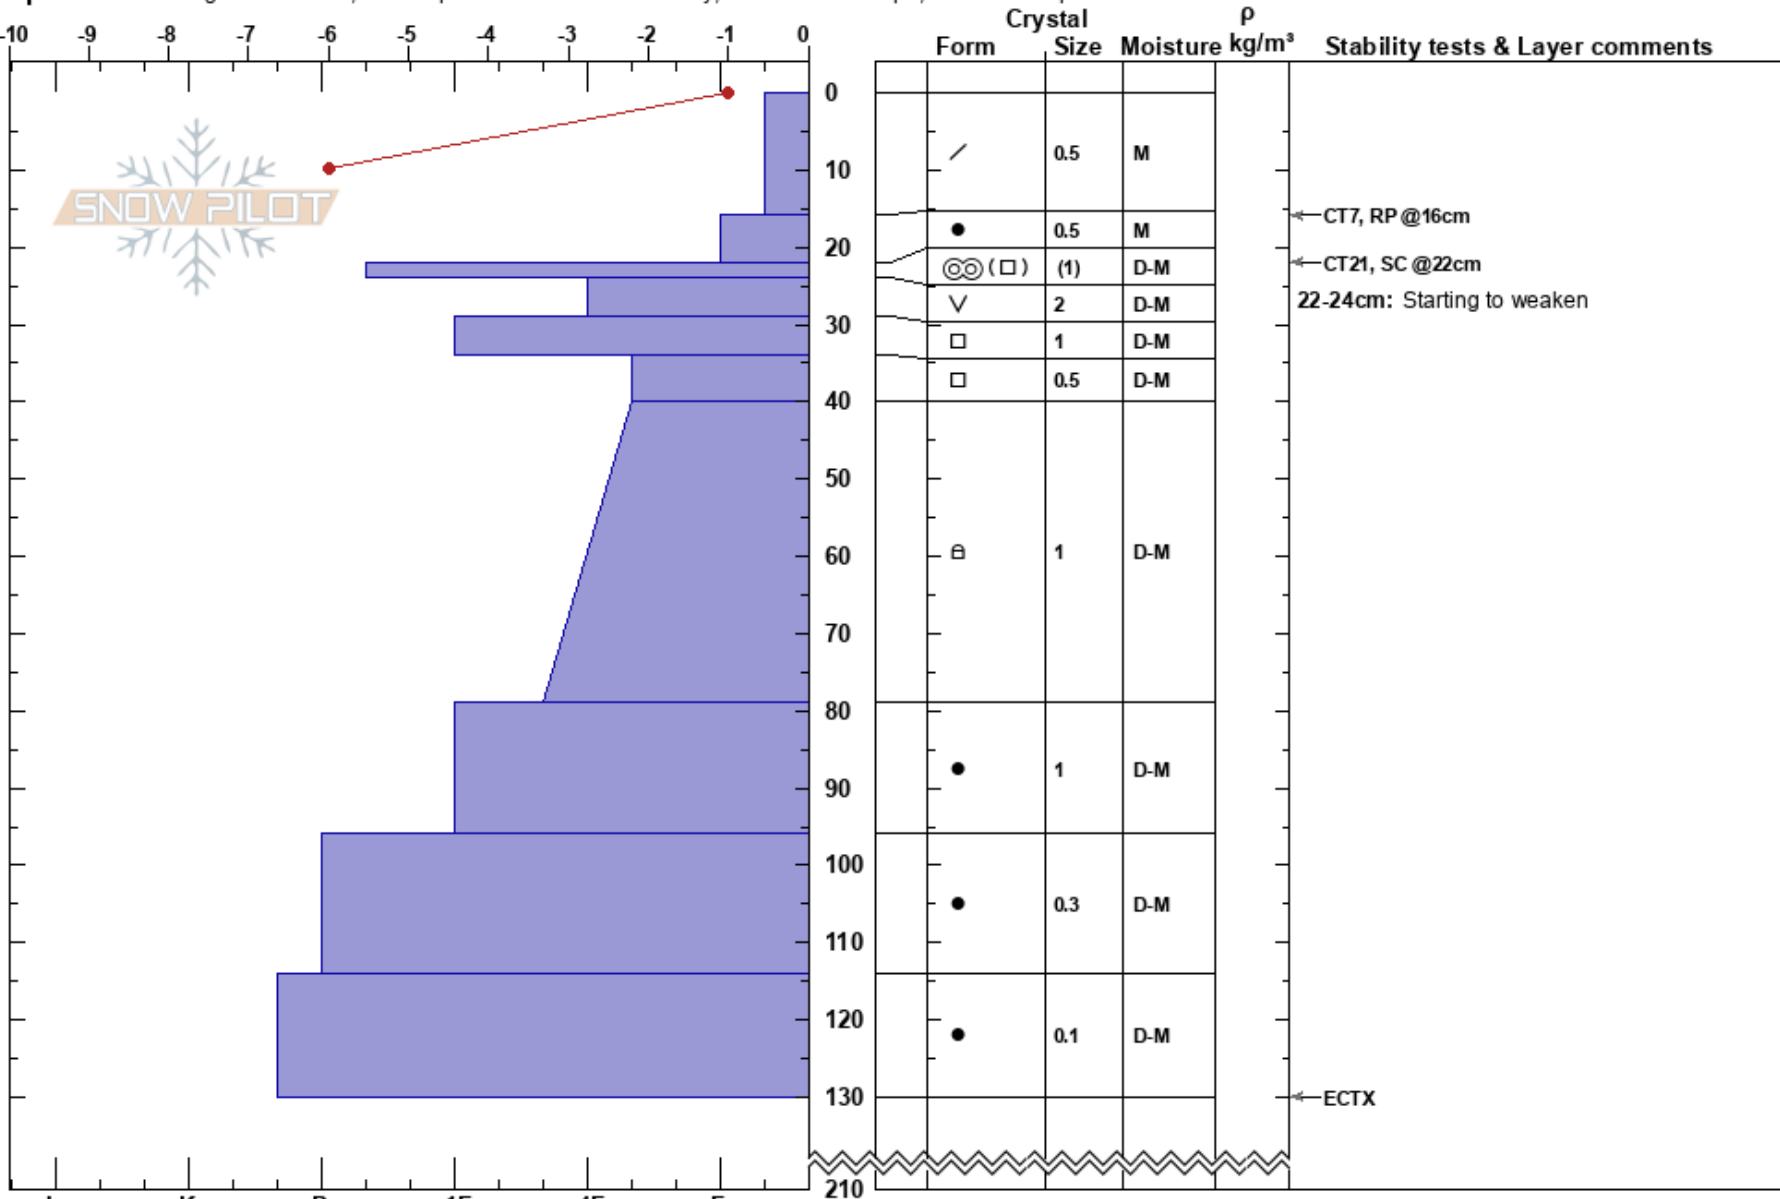

Thurston Nose Trees
 Northern Wasatch
 UT
 Elevation: 8260 ft
 Aspect: NE

DANIEL STERN
 03/01/2022 - 10:30am
 Co-ord: 41.08998N, -111.84007W
 Slope Angle: 32°
 Wind Loading: no

Stability: Good
 Air Temperature: 4°C
 Sky Cover: FEW
 Precipitation: NO
 Wind: SW Light Breeze

HS:210
 PF: 35
 PS: 15
 22-24cm: Starting to weaken
 24-29cm: Problematic layer

Specifics: Pit dug in a Ski Area; Pit is representative of backcountry; Ski tracks on slope; We skied slope

Notes: Pit dug just left of Thurston Nose Trees in the opening 150' down the from the ridge.