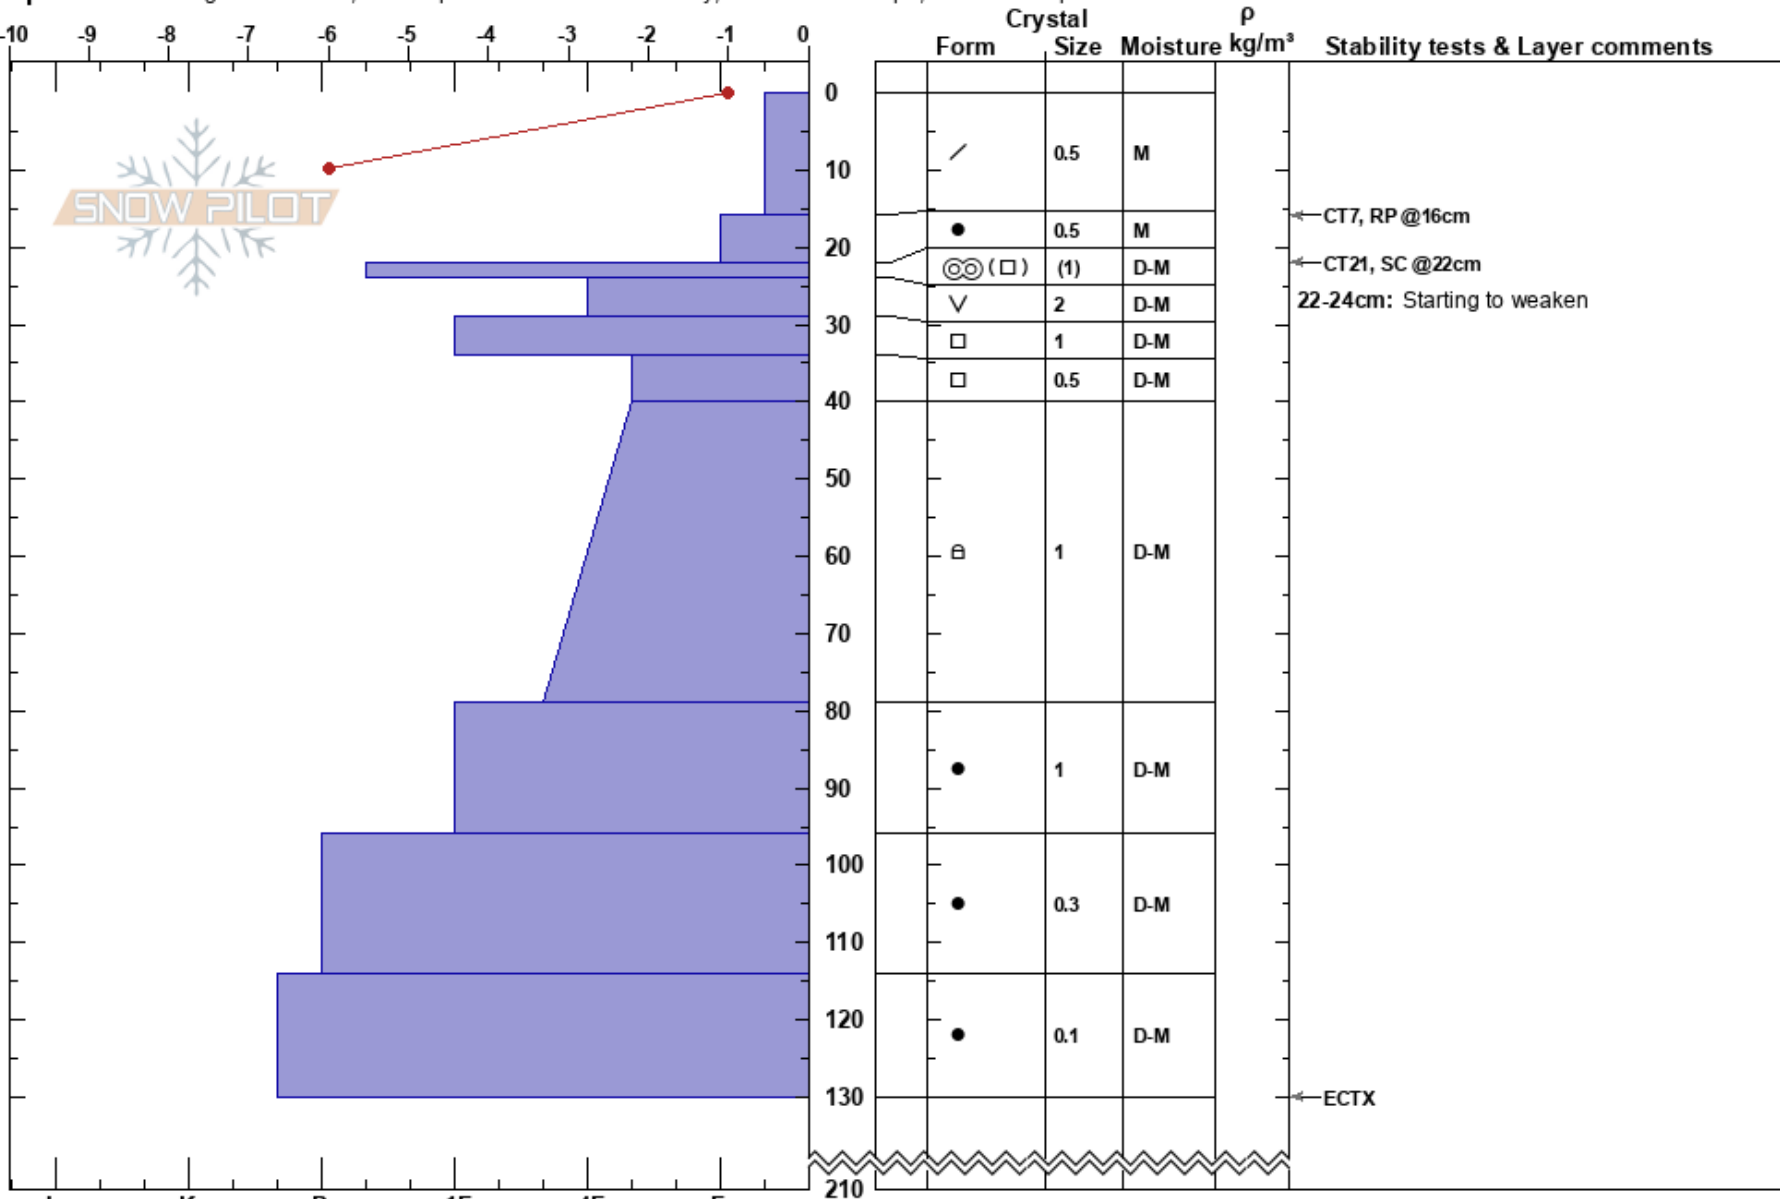

Thurston Nose Trees  
 Northern Wasatch  
 UT  
 Elevation: 8260 ft  
 Aspect: NE

DANIEL STERN  
 03/01/2022 - 10:30am  
 Co-ord: 41.08998N, -111.84007W  
 Slope Angle: 32°  
 Wind Loading: no

Stability: Good  
 Air Temperature: 4°C  
 Sky Cover: FEW  
 Precipitation: NO  
 Wind: SW Light Breeze

HS:210  
 PF: 35  
 PS: 15  
 22-24cm: Starting to weaken  
 24-29cm: Problematic layer

Specifics: Pit dug in a Ski Area; Pit is representative of backcountry; Ski tracks on slope; We skied slope

Notes: Pit dug just left of Thurston Nose Trees in the opening 150' down the from the ridge.