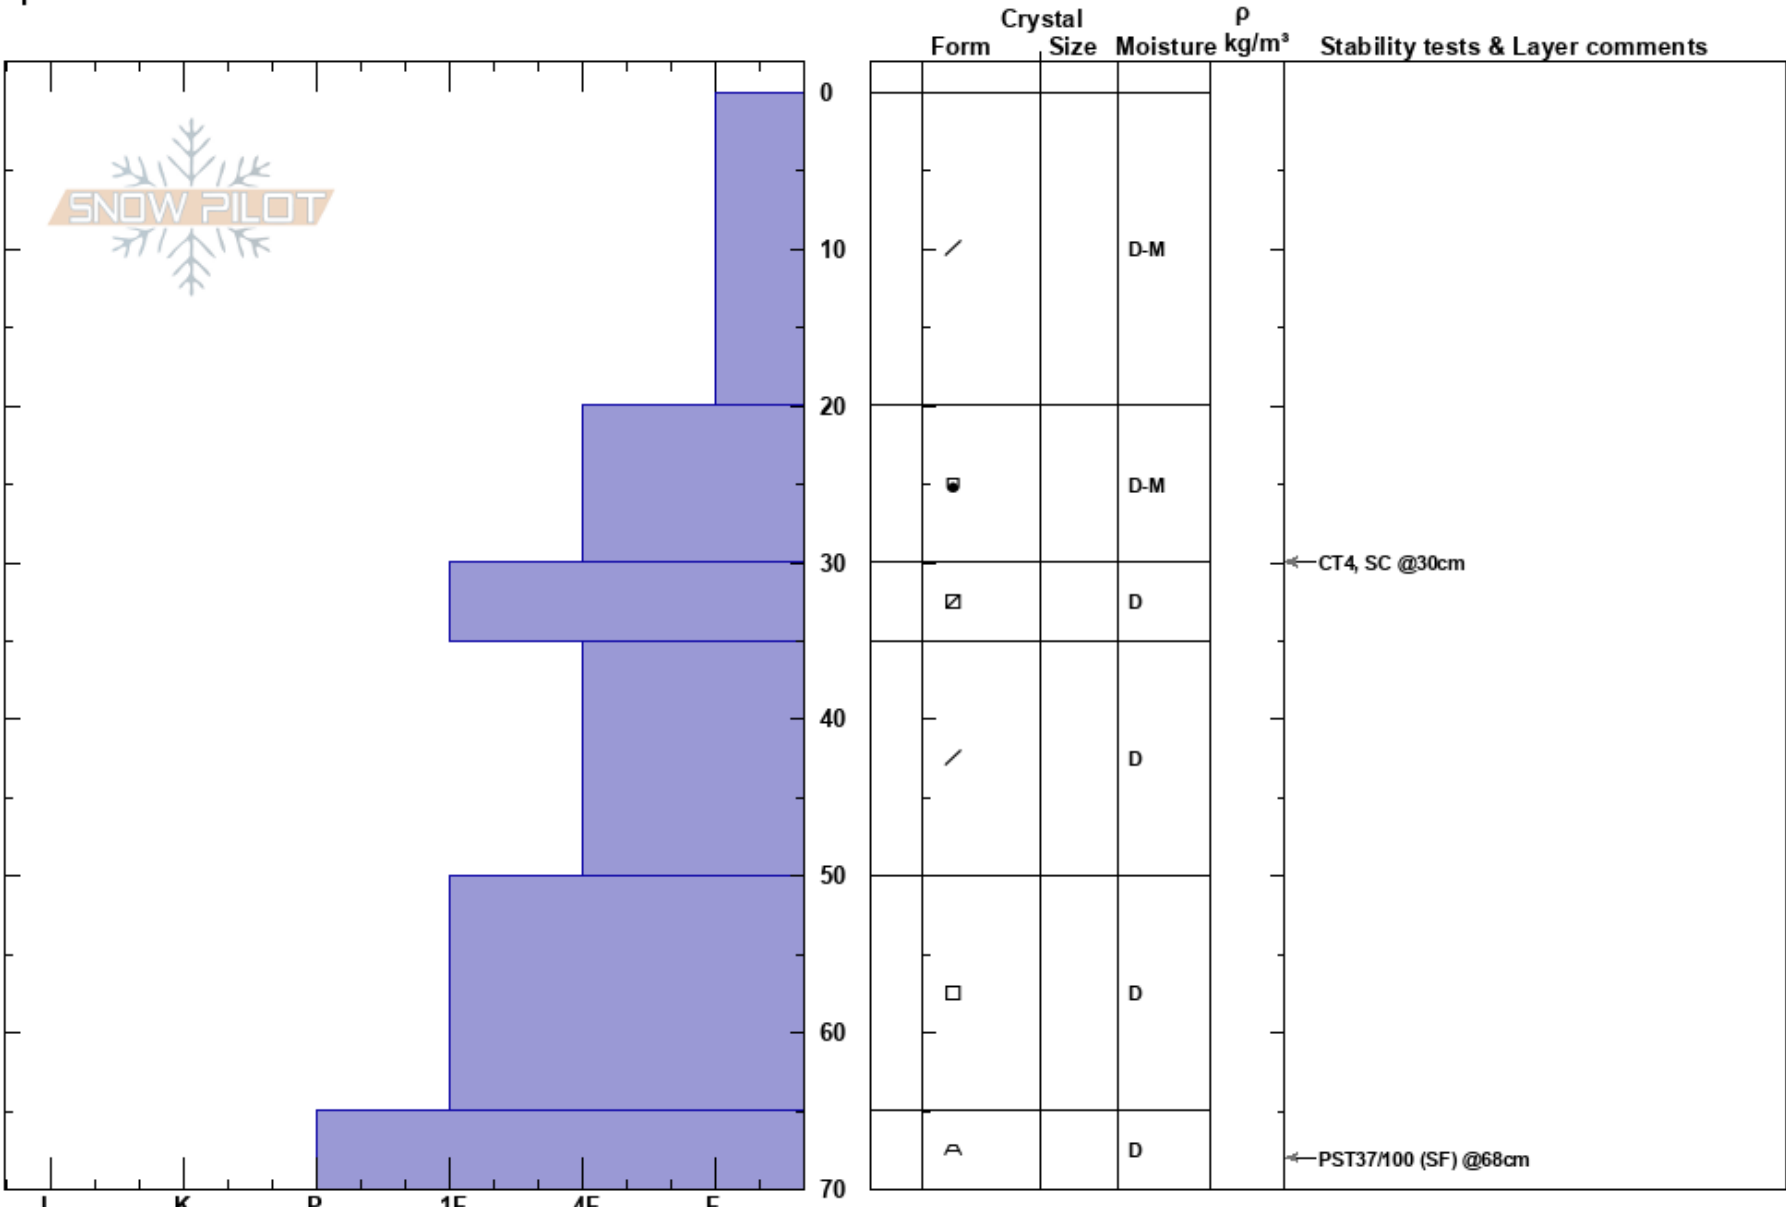

Ball Mtn-AIARE 2
 Sawatch
 CO
 Elevation: 3533 m
 Aspect: SW
 Specifics:

Collin Appleby
 02/26/2022 - 1:30pm
 Co-ord: 13S 393683W 4343514N
 Slope Angle: 18°
 Wind Loading: no

Stability:
 Air Temperature: 8°C
 Sky Cover: CLR
 Precipitation: NO
 Wind: NW Calm

Layer Notes:

HS: 70
 PF: 70
 PS: 10

Notes: