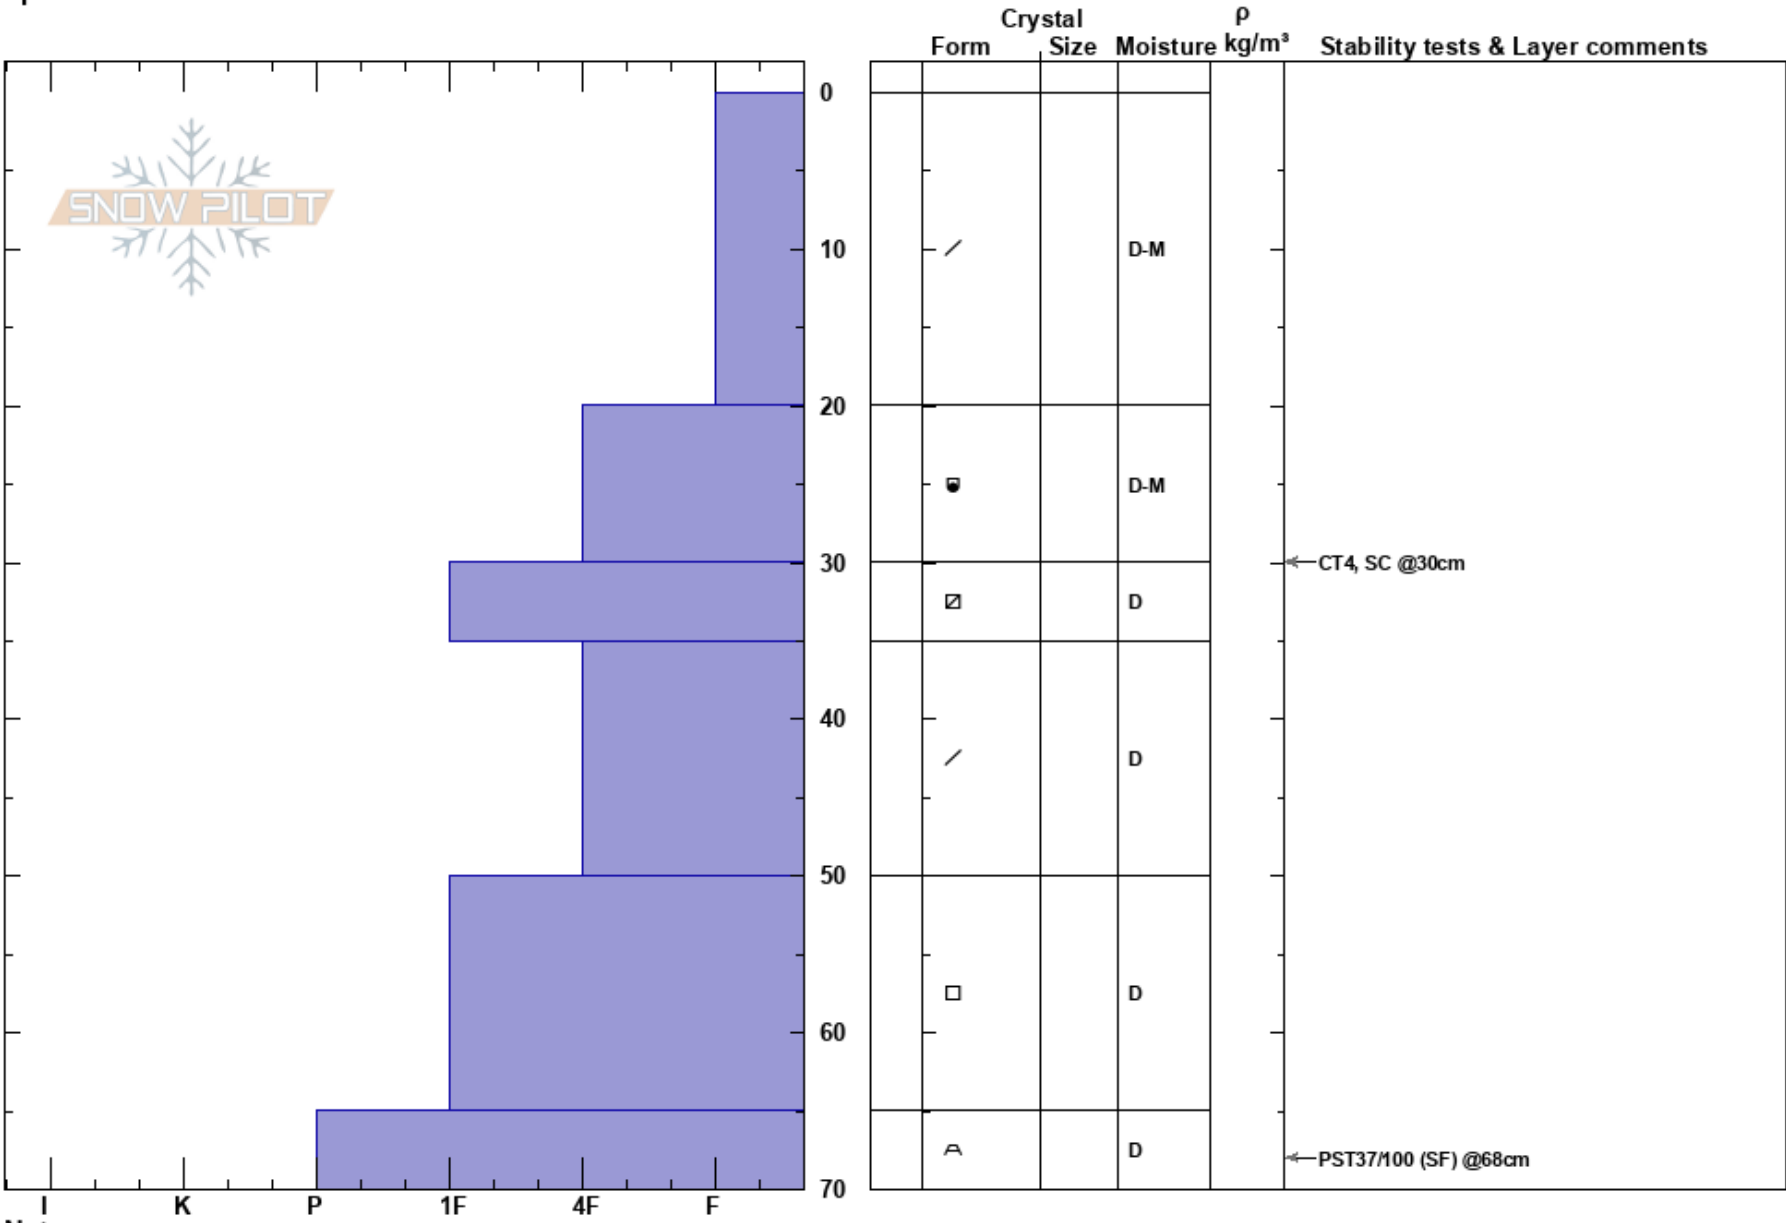

Ball Mtn-AIARE 2  
 Sawatch  
 CO  
 Elevation: 3533 m  
 Aspect: SW  
 Specifics:

Collin Appleby  
 02/26/2022 - 1:30pm  
 Co-ord: 13S 393683W 4343514N  
 Slope Angle: 18°  
 Wind Loading: no

Stability:  
 Air Temperature: 8°C  
 Sky Cover: CLR  
 Precipitation: NO  
 Wind: NW Calm

Layer Notes:

HS: 70  
 PF: 70  
 PS: 10

Notes: