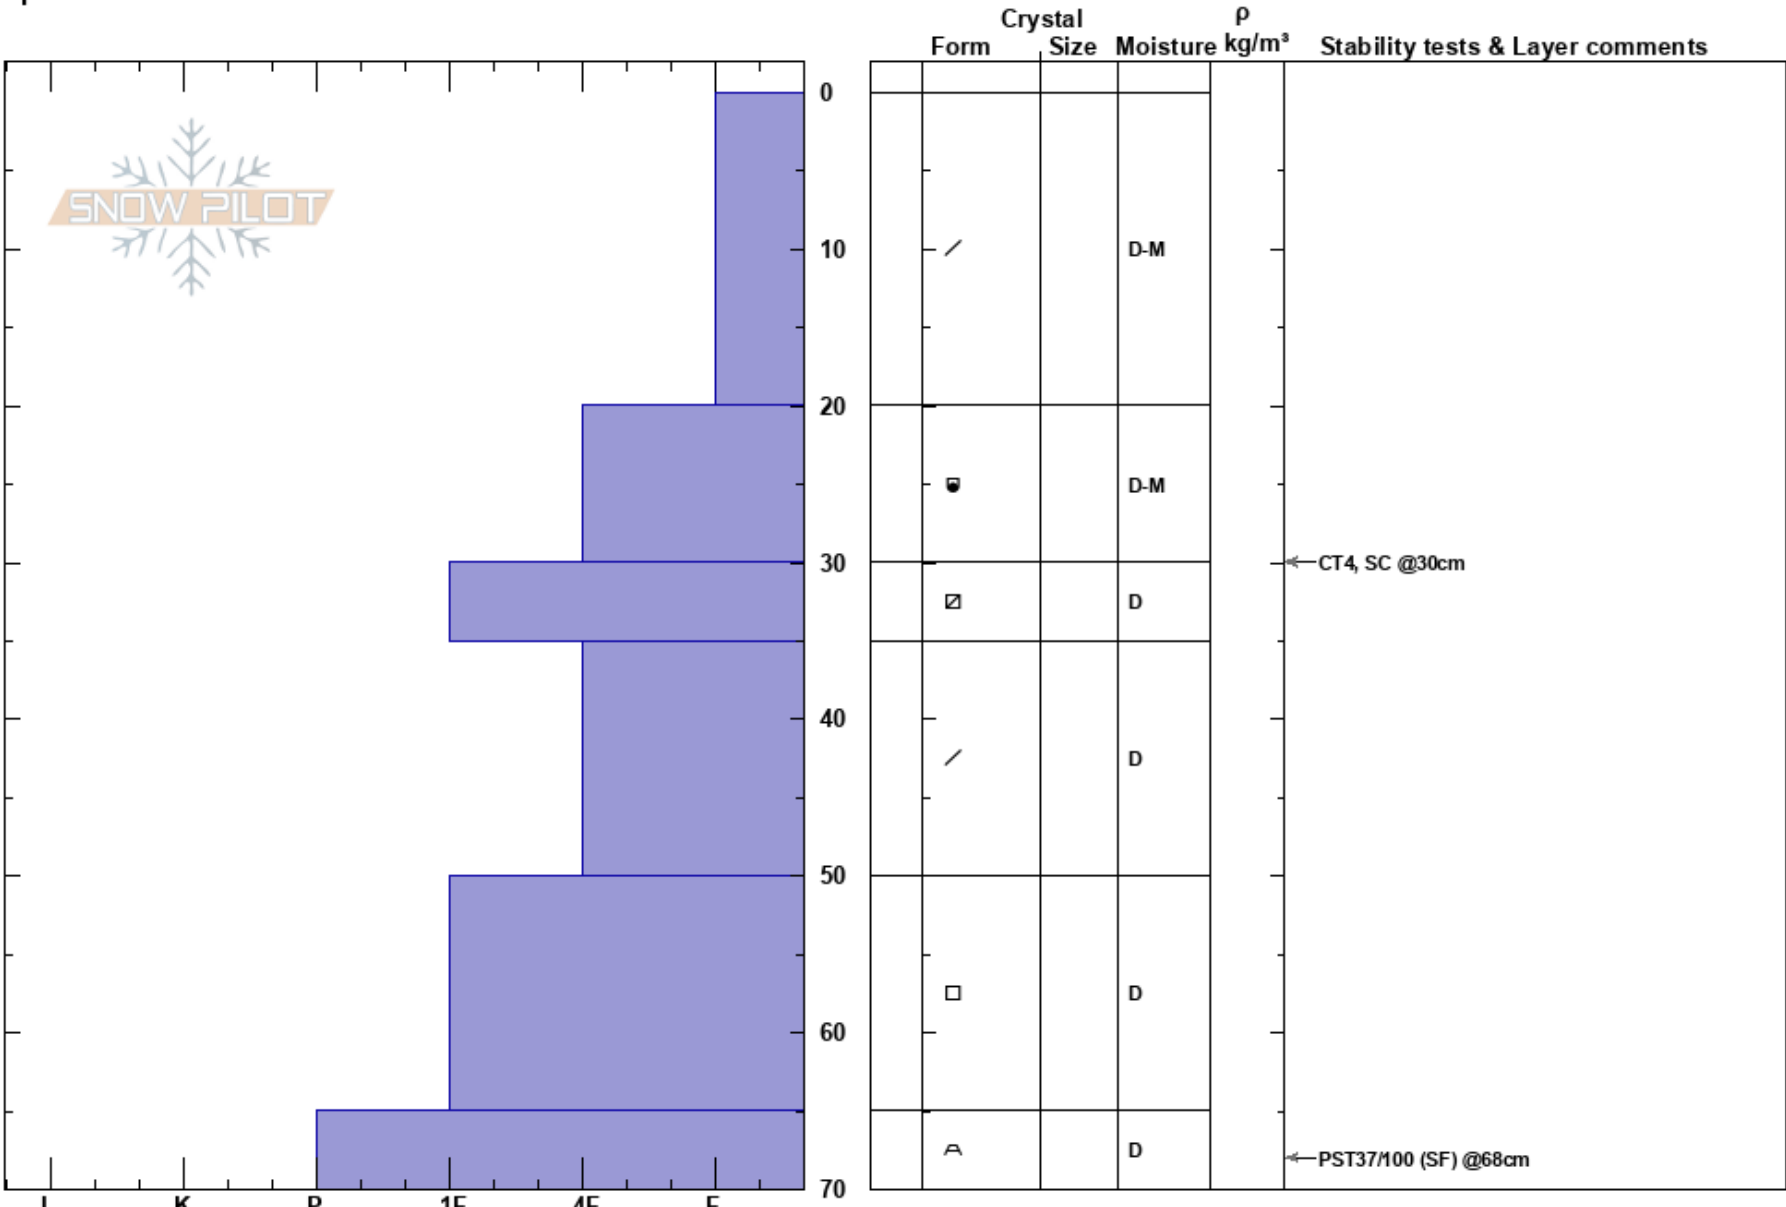

Ball Mtn-AIARE 2  
 Sawatch  
 CO  
 Elevation: 3533 m  
 Aspect: SW  
 Specifics:

Collin Appleby  
 02/26/2022 - 1:30pm  
 Co-ord: 13S 393683W 4343514N  
 Slope Angle: 18°  
 Wind Loading: no

Stability:  
 Air Temperature: 8°C  
 Sky Cover: CLR  
 Precipitation: NO  
 Wind: NW Calm

Layer Notes:

HS: 70  
 PF: 70  
 PS: 10

Notes: