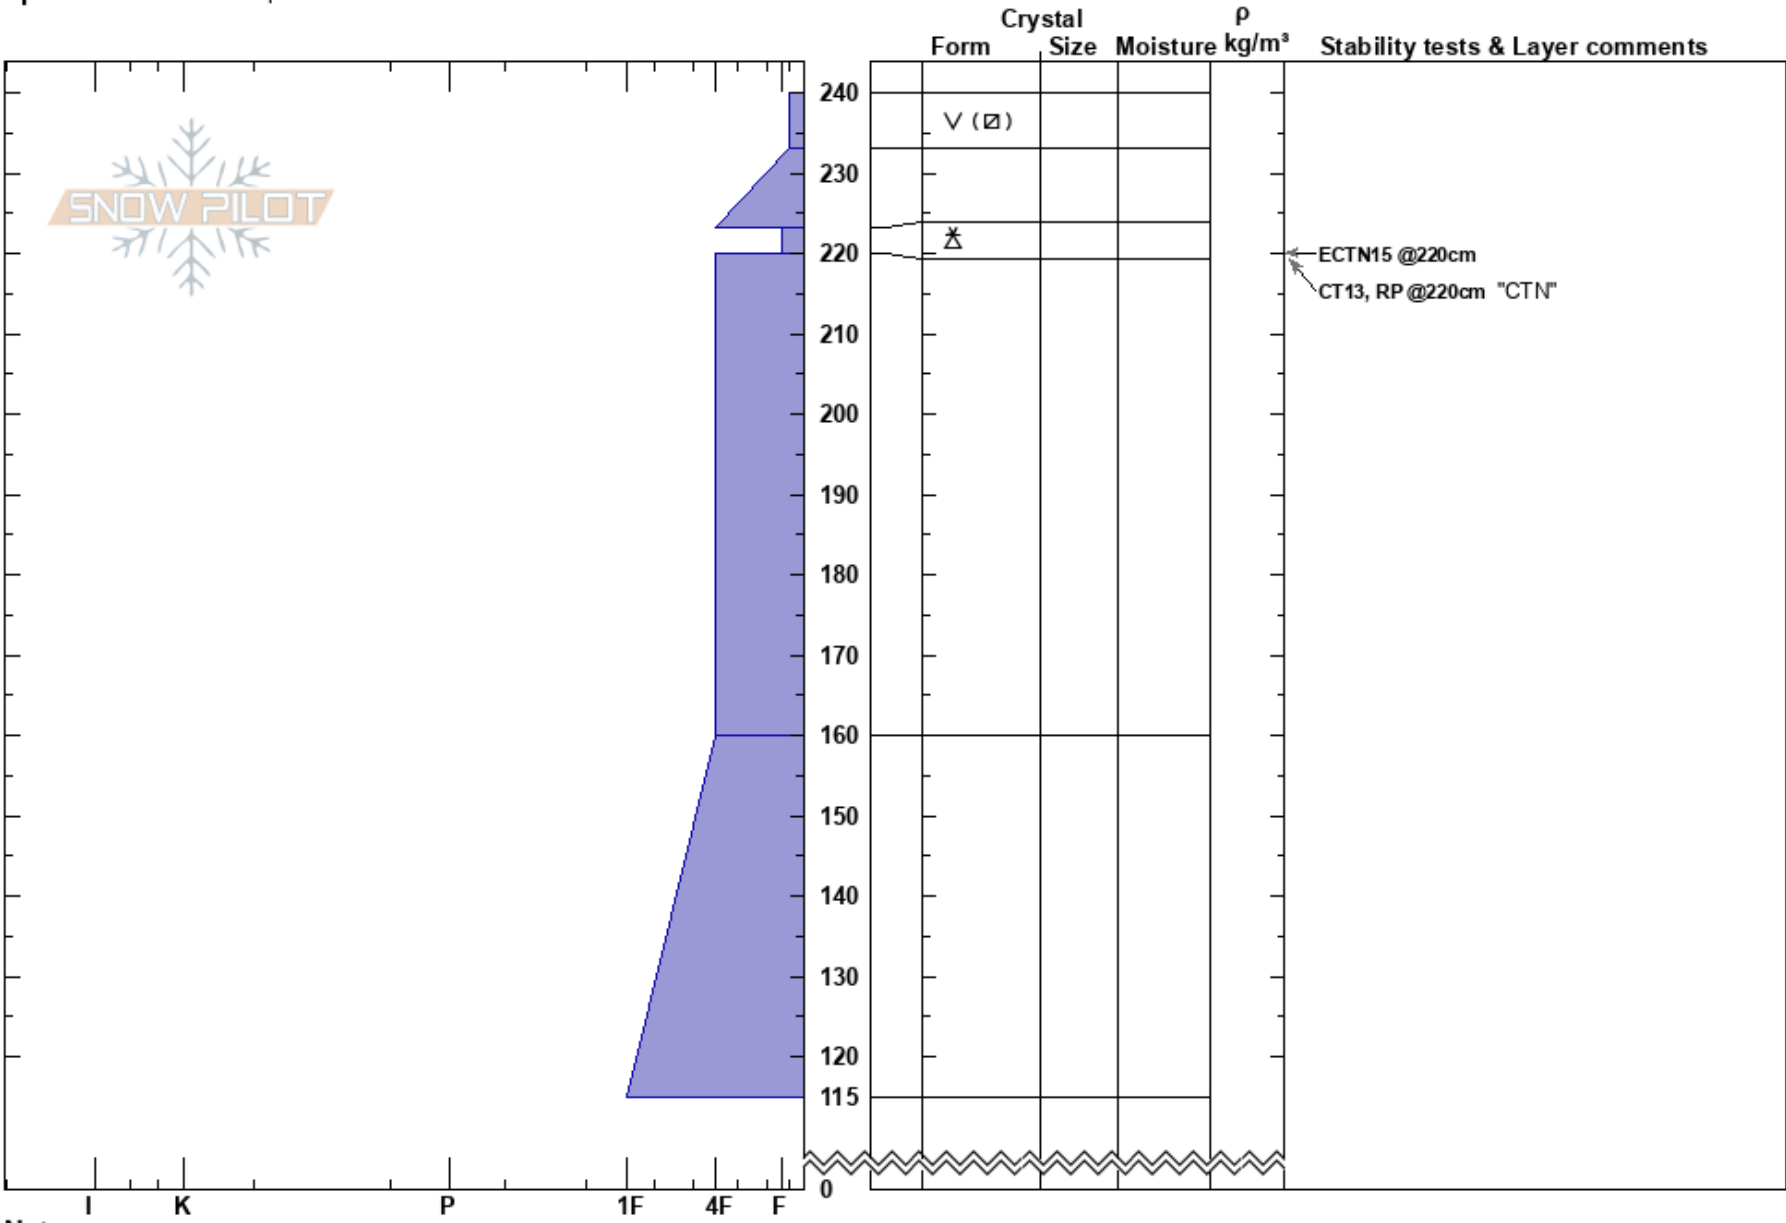

Glacier Express South
 Tordrillo Range
 AK
 Elevation: 5141 ft
 Aspect: 310°
 Specifics: We skied slope

Dave Hahn
 02/28/2022 - 1:06pm
 Co-ord: 61.65660N, -152.24088W
 Slope Angle: 30°
 Wind Loading:

Stability: **HS:240**
 Air Temperature: -10°C **PF: 50** **223-220cm: Problematic layer**
 Sky Cover: SCT **PS: 15**
 Precipitation: NO
 Wind: Calm