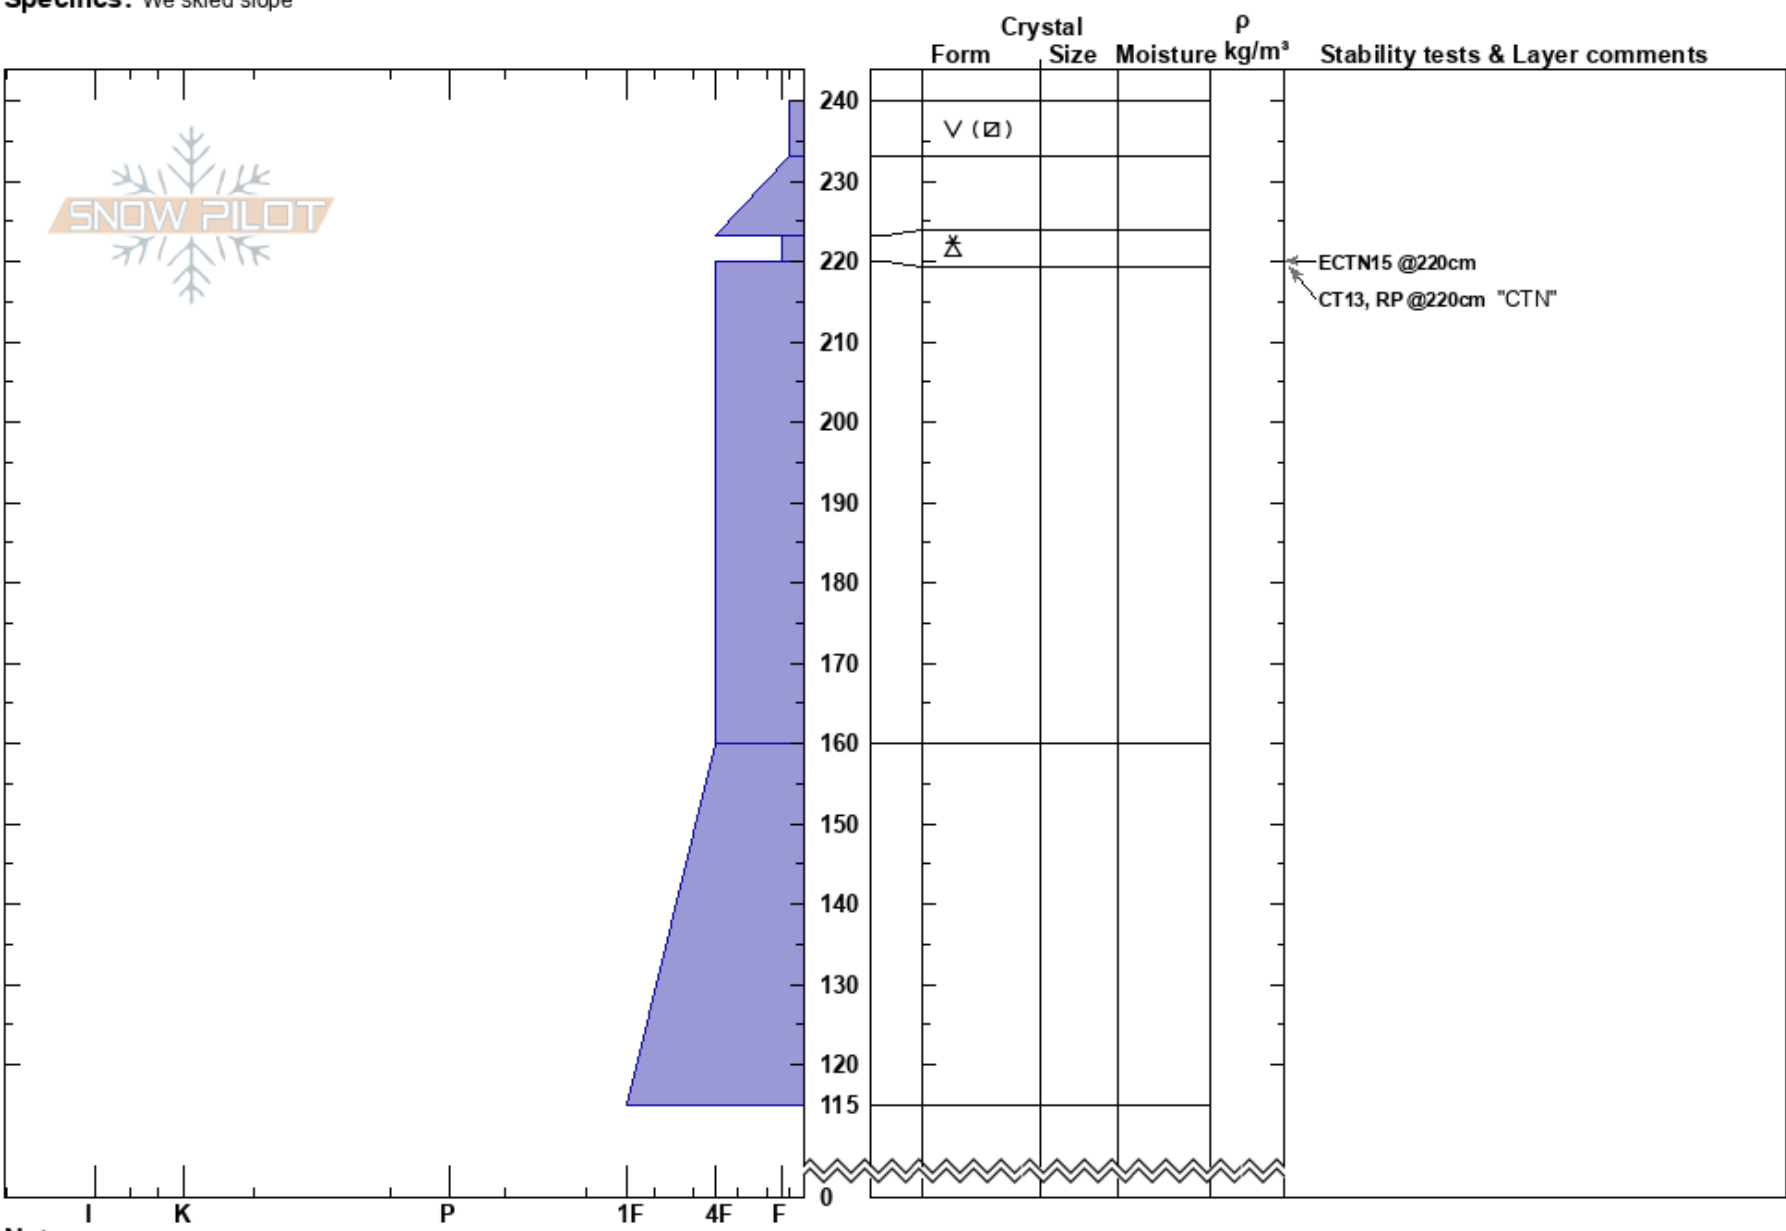

Glacier Express South  
 Tordrillo Range  
 AK  
 Elevation: 5141 ft  
 Aspect: 310°  
 Specifics: We skied slope

Dave Hahn  
 02/28/2022 - 1:06pm  
 Co-ord: 61.65660N, -152.24088W  
 Slope Angle: 30°  
 Wind Loading:

Stability: **HS:240**  
 Air Temperature: -10°C PF: 50 223-220cm: Problematic layer  
 Sky Cover: SCT PS: 15  
 Precipitation: NO  
 Wind: Calm

Notes: