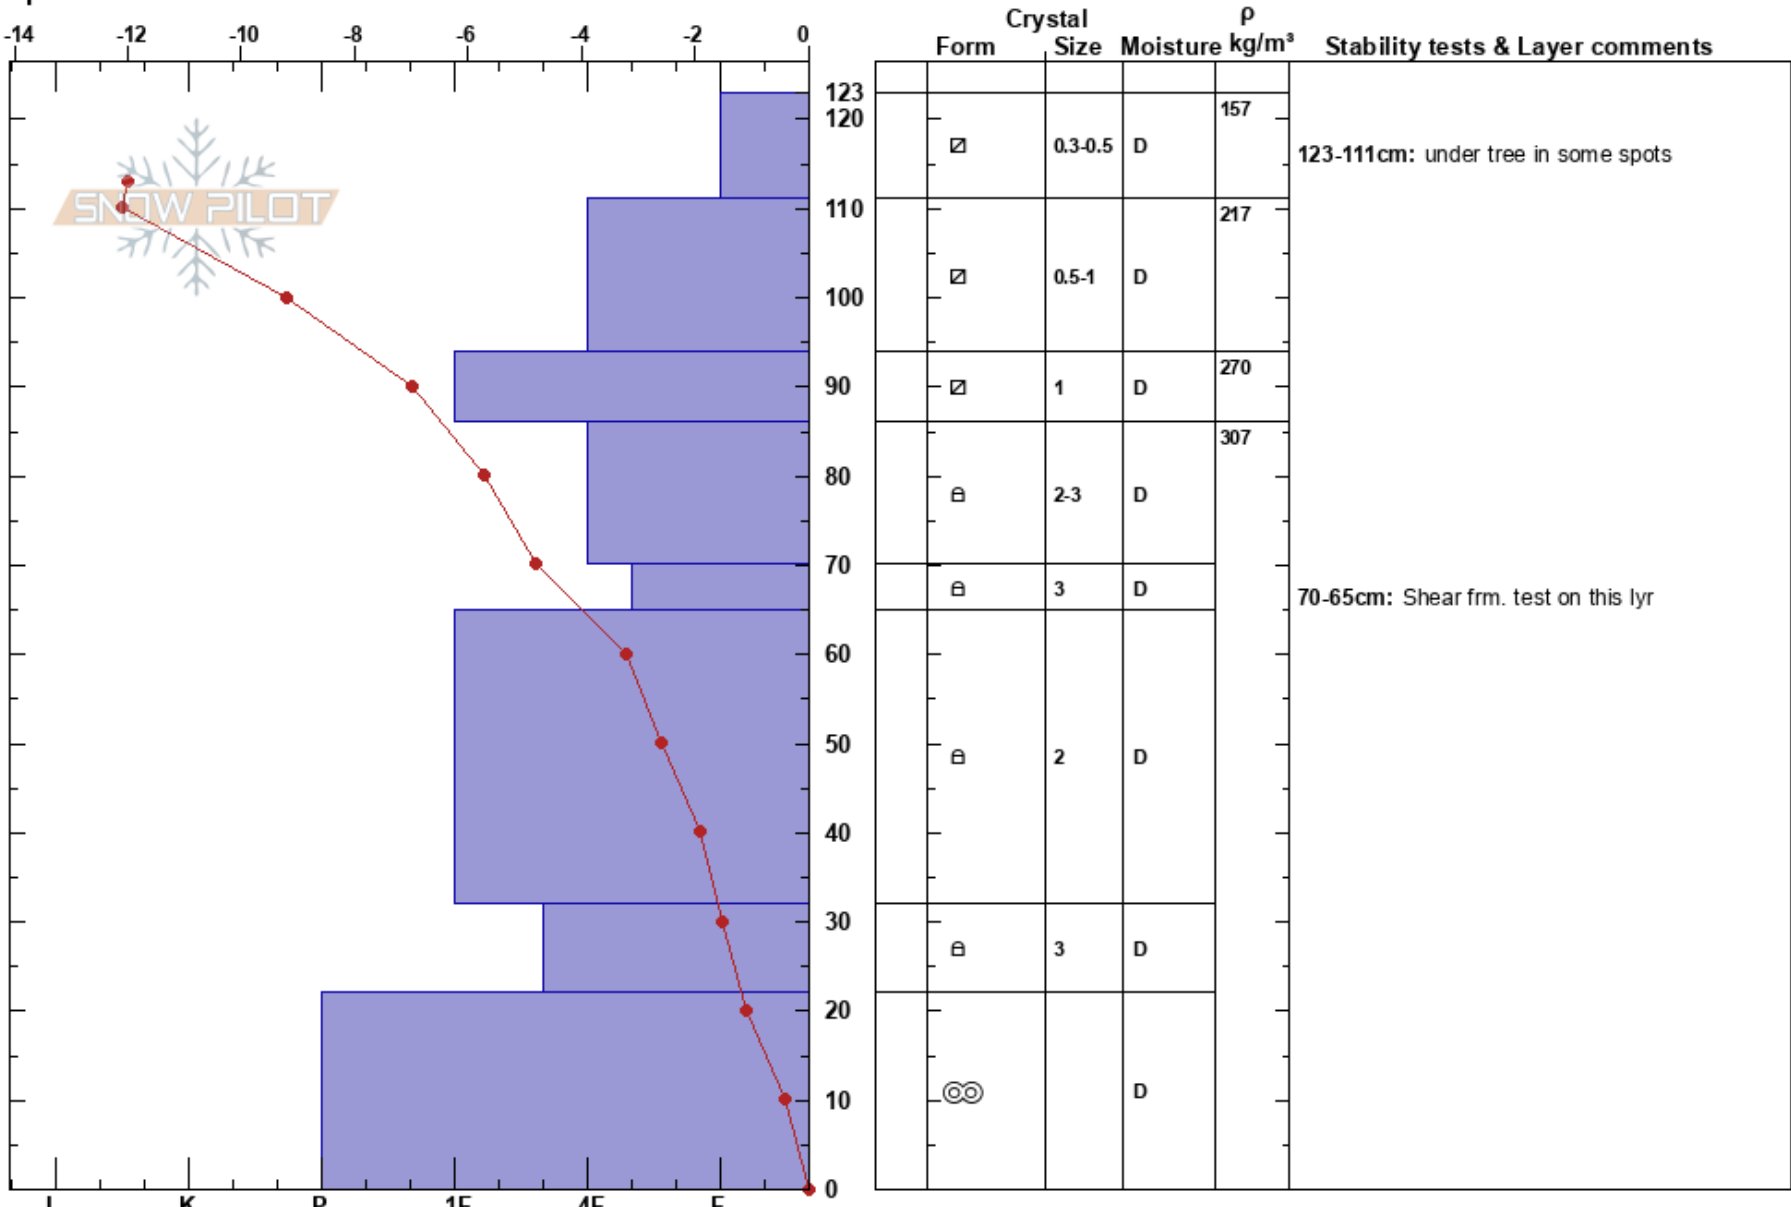

Group 4 Lab 5
 Bridger Range
 MT
 Elevation: 7102 ft
 Aspect: NE
 Specifics:

Roxanne Holmes
 02/25/2022 - 2:15pm
 Co-ord: 45.83167N, -110.91740W
 Slope Angle: 13°
 Wind Loading:

Stability:
 Air Temperature: -12.2°C
 Sky Cover: CLR
 Precipitation: NO
 Wind: W Moderate

HS: 123
 Layer Notes:
 123-111cm: under tree in some spots
 70-65cm: Shear frm. test on this lyr
 70-65cm: Problematic layer

Notes: ERT450 Shear Strength and Penetration Lab. Densities done above weak layer of interest