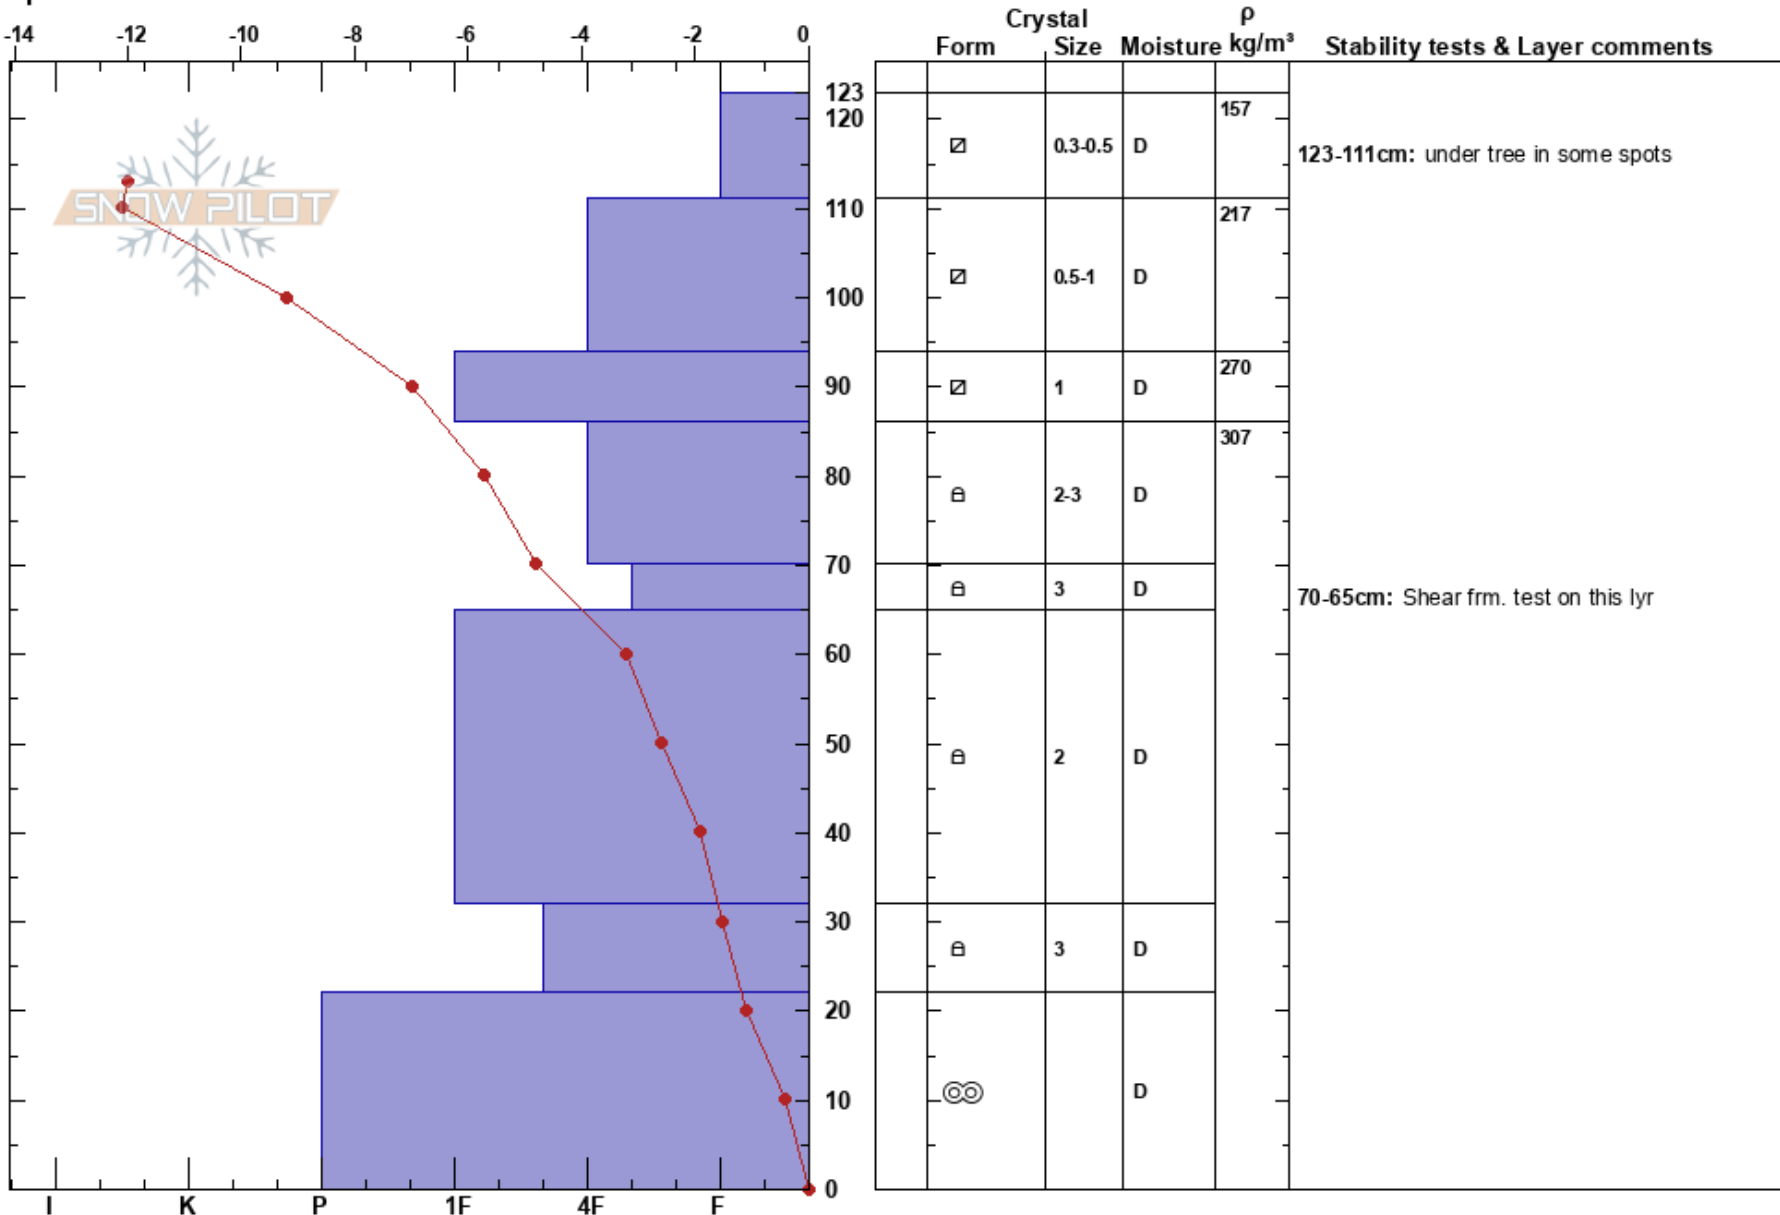

Group 4 Lab 5  
 Bridger Range  
 MT  
 Elevation: 7102 ft  
 Aspect: NE  
 Specifics:

Roxanne Holmes  
 02/25/2022 - 2:15pm  
 Co-ord: 45.83167N, -110.91740W  
 Slope Angle: 13°  
 Wind Loading:

Stability:  
 Air Temperature: -12.2°C  
 Sky Cover: CLR  
 Precipitation: NO  
 Wind: W Moderate

HS: 123  
 Layer Notes:  
 123-111cm: under tree in some spots  
 70-65cm: Shear frm. test on this lyr  
 70-65cm: Problematic layer

Notes: ERT450 Shear Strength and Penetration Lab. Densities done above weak layer of interest