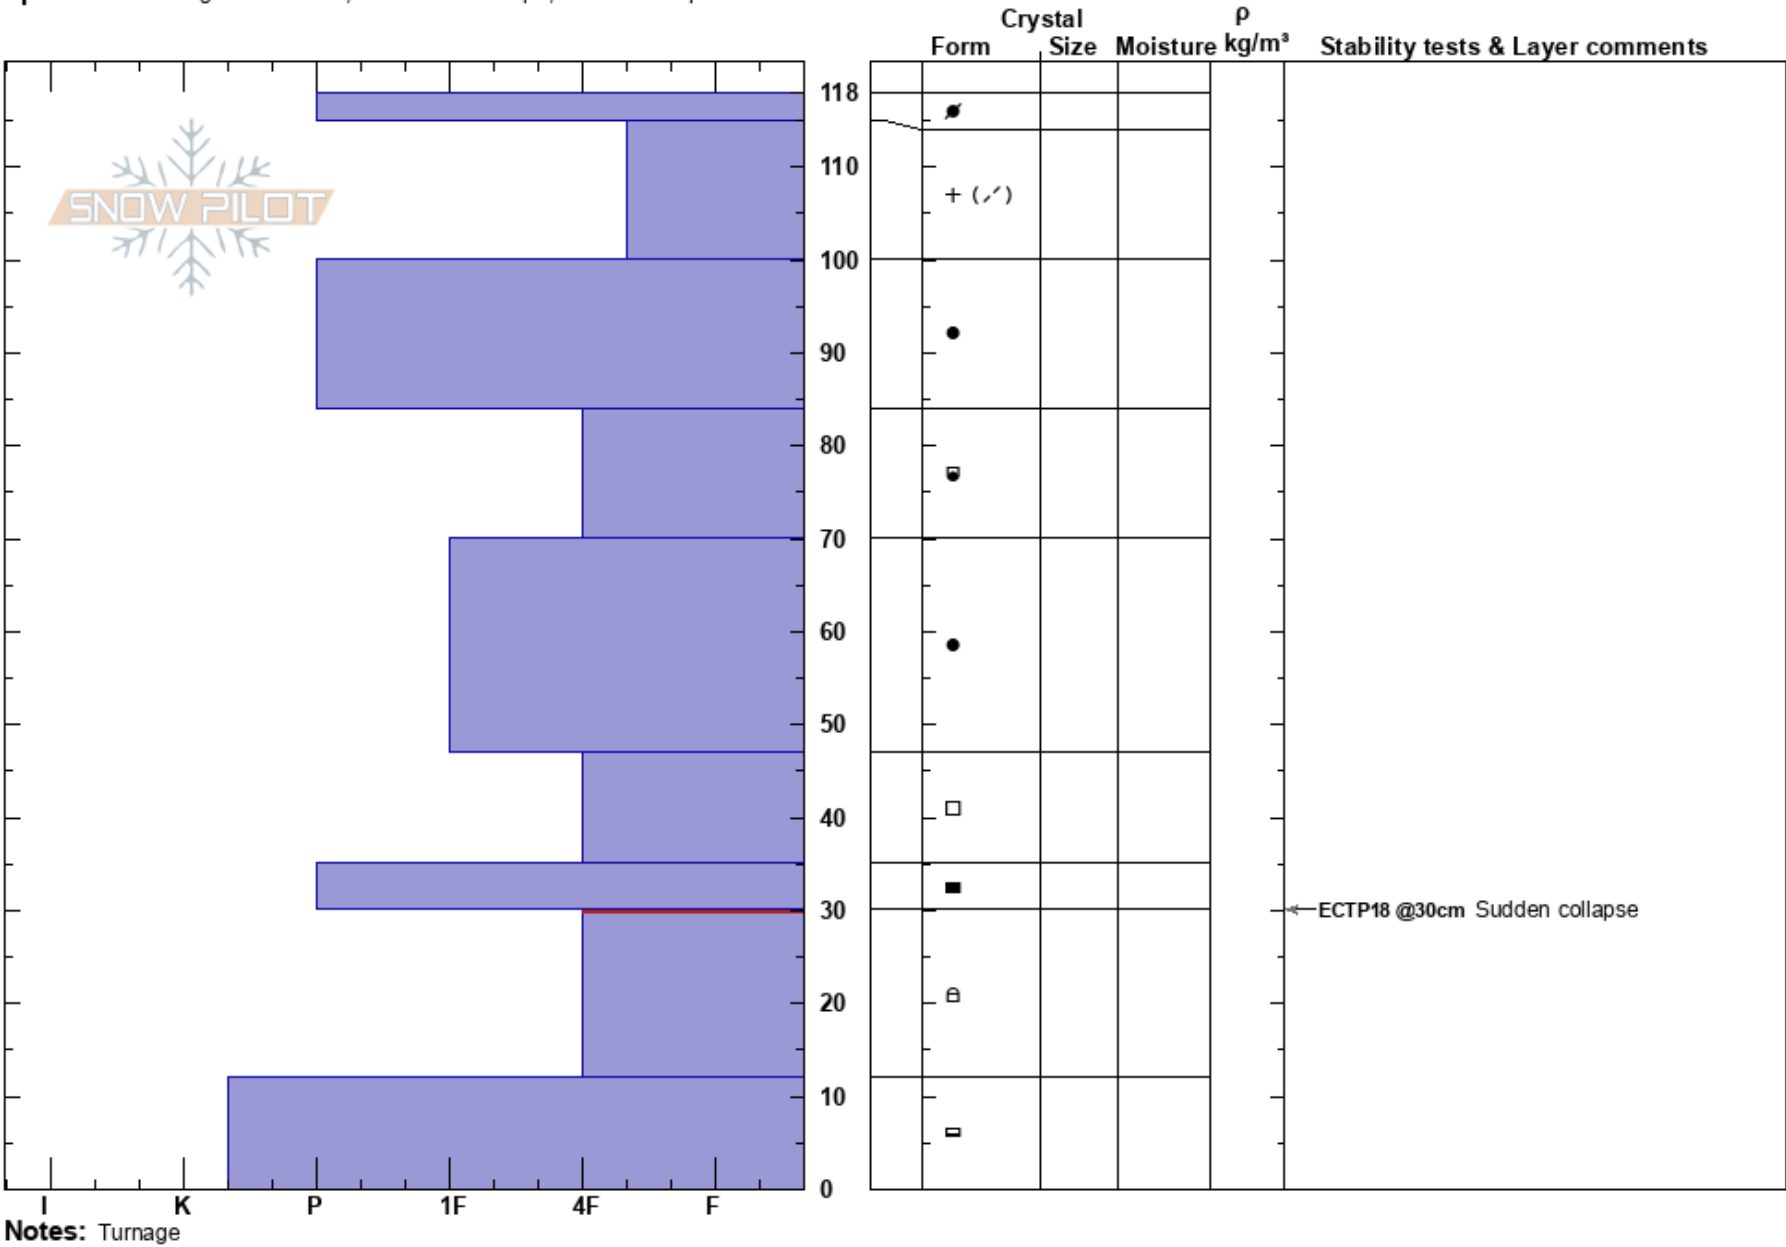

Griff ropeline
 Bridger Bowl
 Bridger Range
 02/28/2022 - 11:50am
 MT
Co-ord:
Elevation:
Slope Angle:
Aspect:
Wind Loading: previous
Specifics: Pit dug in a Ski Area; Ski tracks on slope; We skied slope

Stability:
Air Temperature: -2°C
Sky Cover: OVC
Precipitation: NO
Wind: SW Light Breeze
HS: 118
PF: 30
 30-12cm: Problematic layer

Notes: Turnage