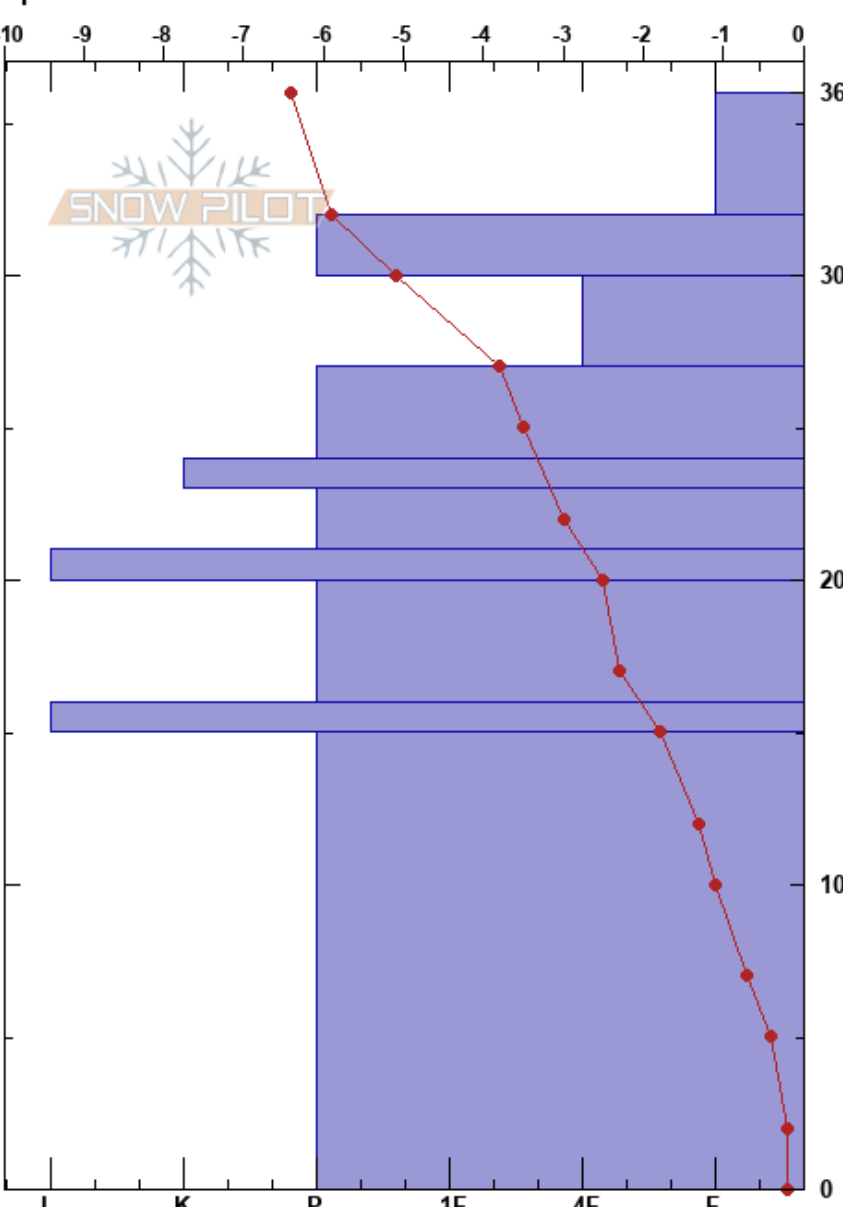

Sorkedalen, open  
 Oslo area  
 Norway  
 Elevation: 196 m  
 Aspect:  
 Specifics:

Brage Storebakken  
 22/02/2022 - 10:44  
 Co-ord: 32V 588407E 6655185N  
 Slope Angle:  
 Wind Loading:

Stability:  
 Air Temperature: -2.7°C  
 Sky Cover: FEW  
 Precipitation: NO  
 Wind:

HS:36  
 Layer Notes:

Form	Crystal Size	Moisture	$\rho$ kg/m <sup>3</sup>	Stability tests & Layer comments
/ (V)	1-1.5 (2.5)			
• (□)	1-1.5 (1.5)			
□	1			
•	1			
•	1			
■				
○ (□)	2 (1.5)			
■				
○ (⊕)	2.5 (4)			

Notes: Several areas with windpacked snow.