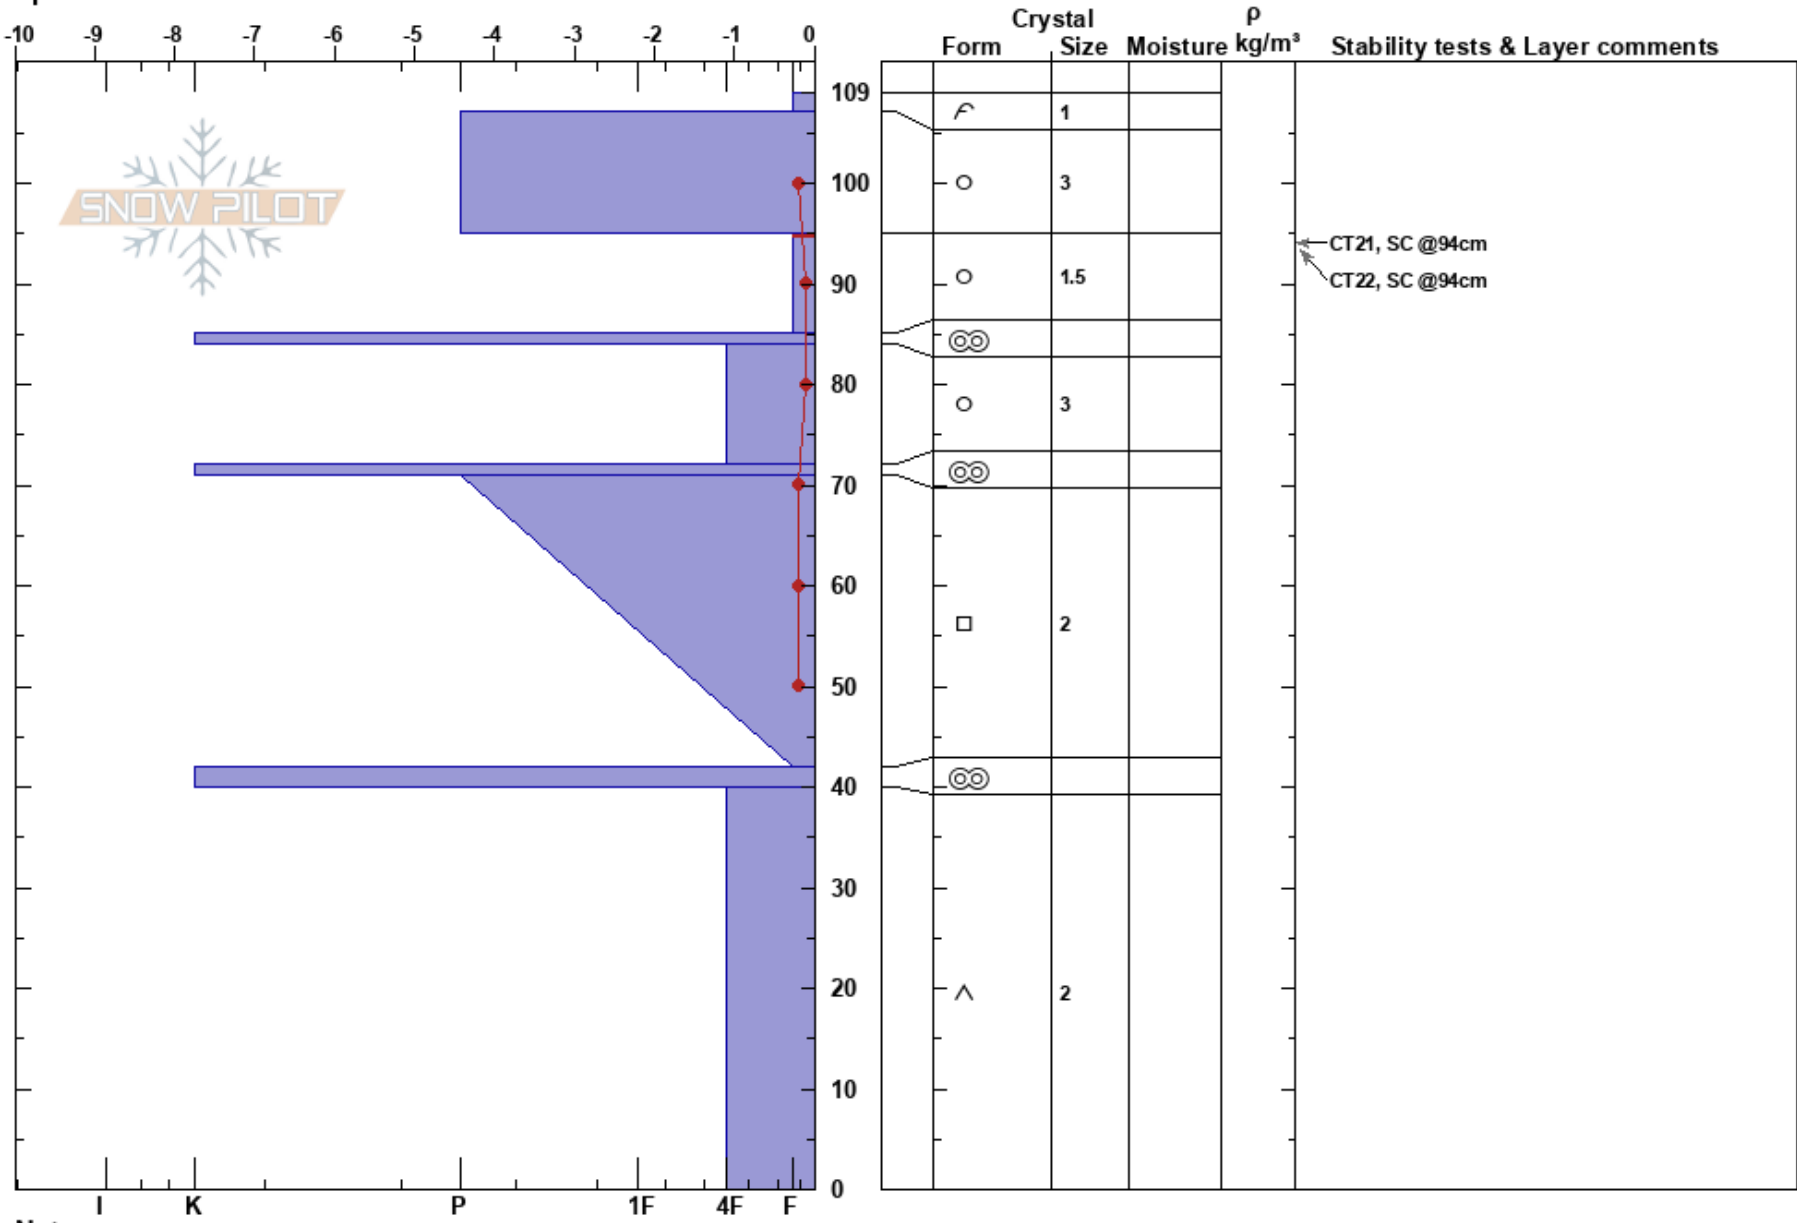

Storhaugen
 Nord- Østerdalen
 Norway
 Elevation: 460 m
 Aspect: SW
 Specifics:

Sami Suhonen
 01/03/2022 - 13:00
 Co-ord: 34W 483039E 7736950N
 Slope Angle: 22°
 Wind Loading: previous

Stability:
 Air Temperature: -0.2°C PF: 5
 Sky Cover: OVC
 Precipitation: S2
 Wind: S Light Breeze

HS: 109

95-85cm: Problematic layer

Notes: ALP above TL. Sudden brief snowfall during operation. Sky cover OVC to BKN.