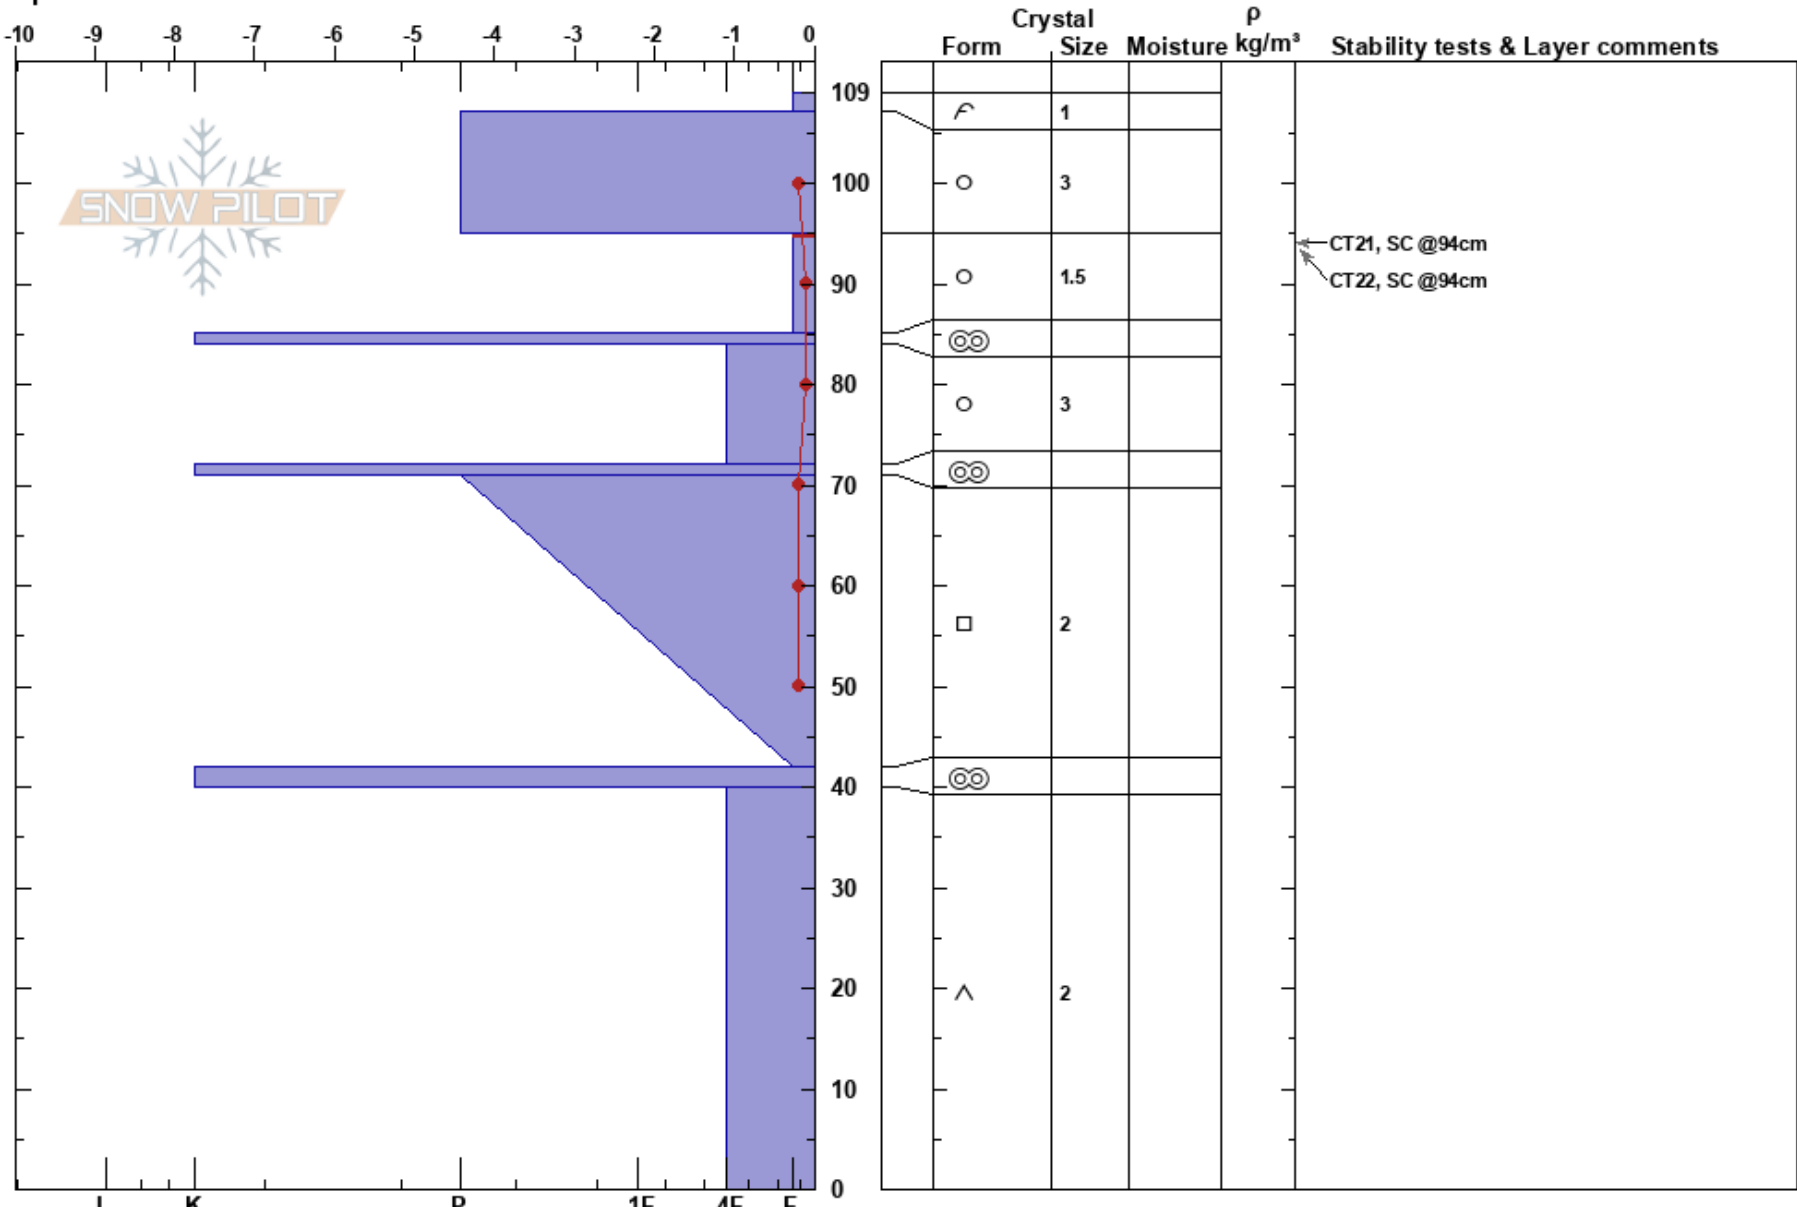

Storhaugen  
 Nord- Østerdalen  
 Norway  
 Elevation: 460 m  
 Aspect: SW  
 Specifics:

Sami Suhonen  
 01/03/2022 - 13:00  
 Co-ord: 34W 483039E 7736950N  
 Slope Angle: 22°  
 Wind Loading: previous

Stability:  
 Air Temperature: -0.2°C  
 Sky Cover: OVC  
 Precipitation: S2  
 Wind: S Light Breeze

HS: 109  
 PF: 5  
 95-85cm: Problematic layer

Notes: ALP above TL. Sudden brief snowfall during operation. Sky cover OVC to BKN.