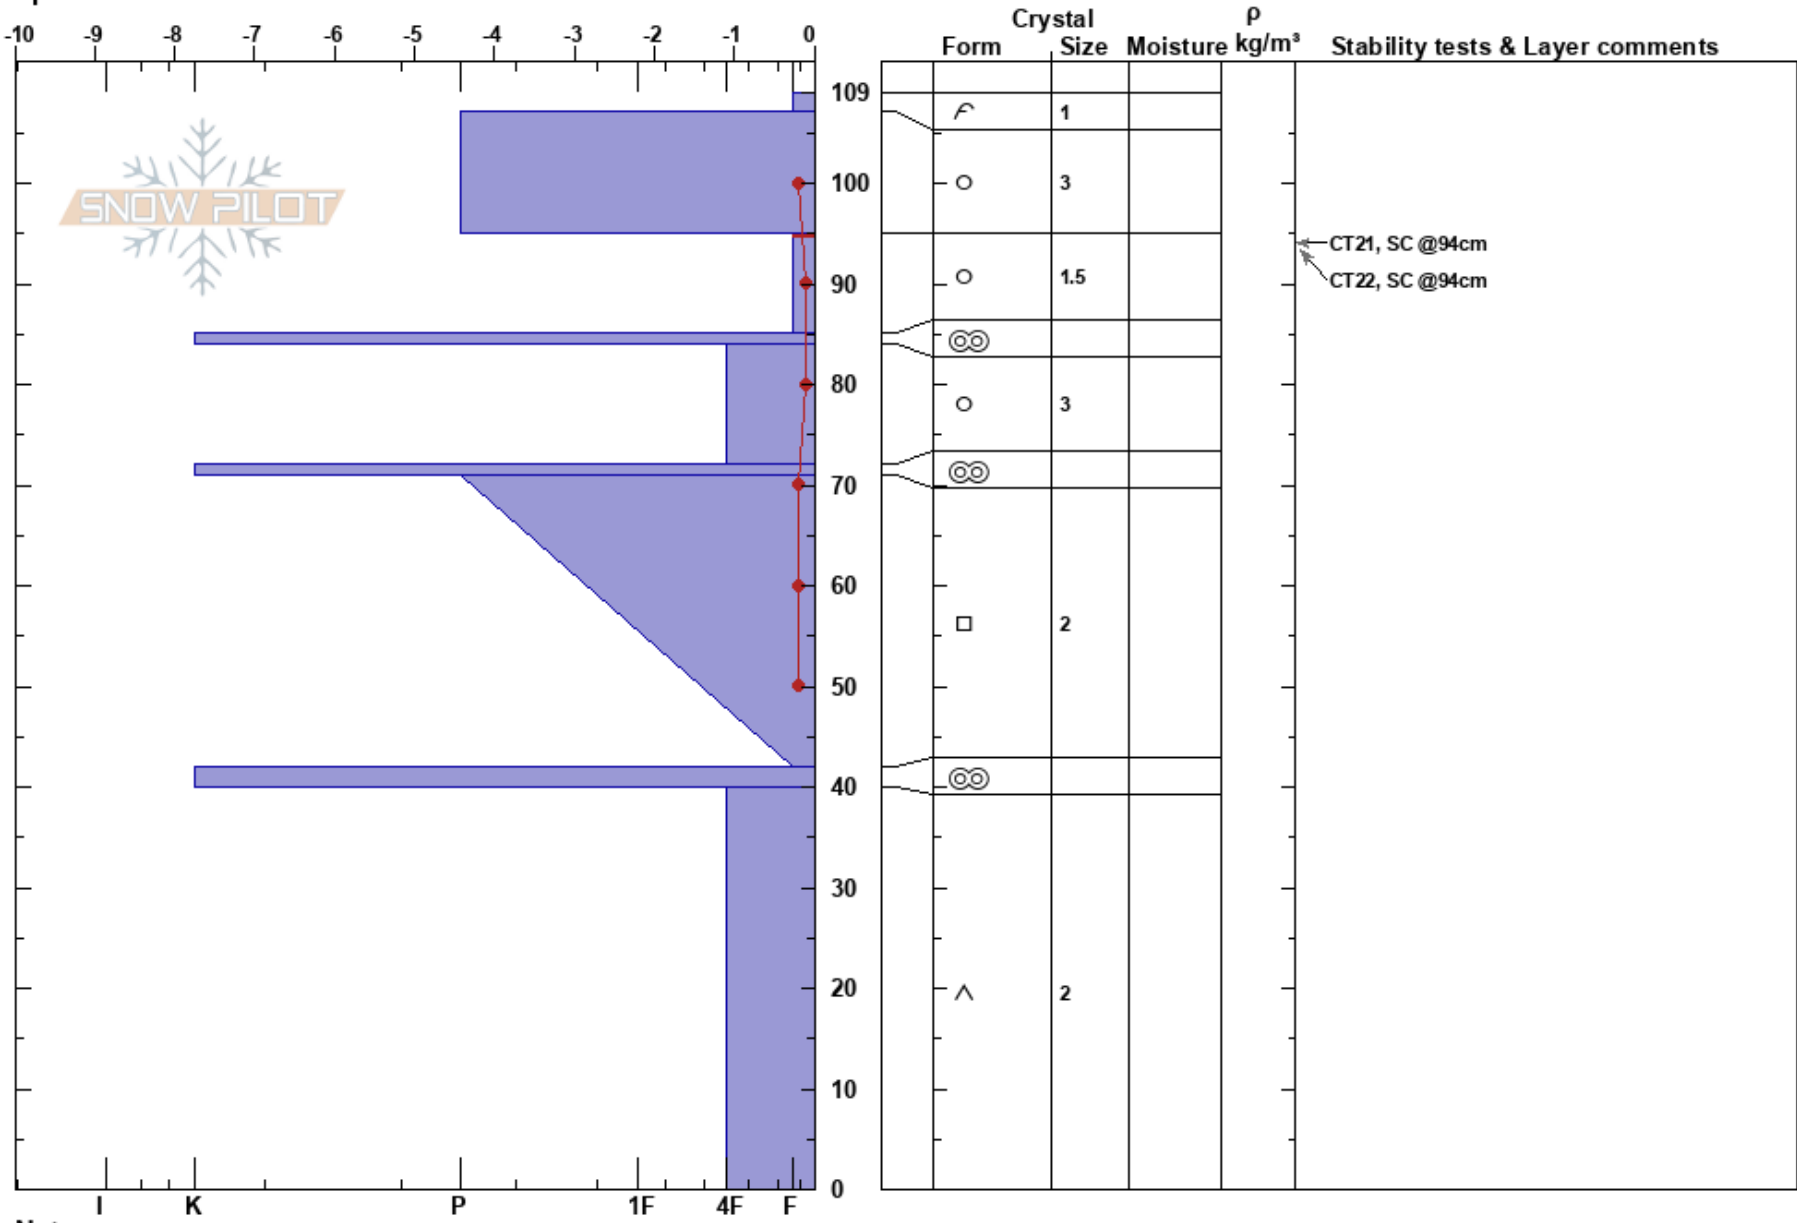

Storhaugen
 Nord- Østerdalen
 Norway
 Elevation: 460 m
 Aspect: SW
 Specifics:

Sami Suhonen
 01/03/2022 - 13:00
 Co-ord: 34W 483039E 7736950N
 Slope Angle: 22°
 Wind Loading: previous

Stability:
 Air Temperature: -0.2°C
 Sky Cover: OVC
 Precipitation: S2
 Wind: S Light Breeze

HS: 109
 PF: 5
 95-85cm: Problematic layer

Notes: ALP above TL. Sudden brief snowfall during operation. Sky cover OVC to BKN.