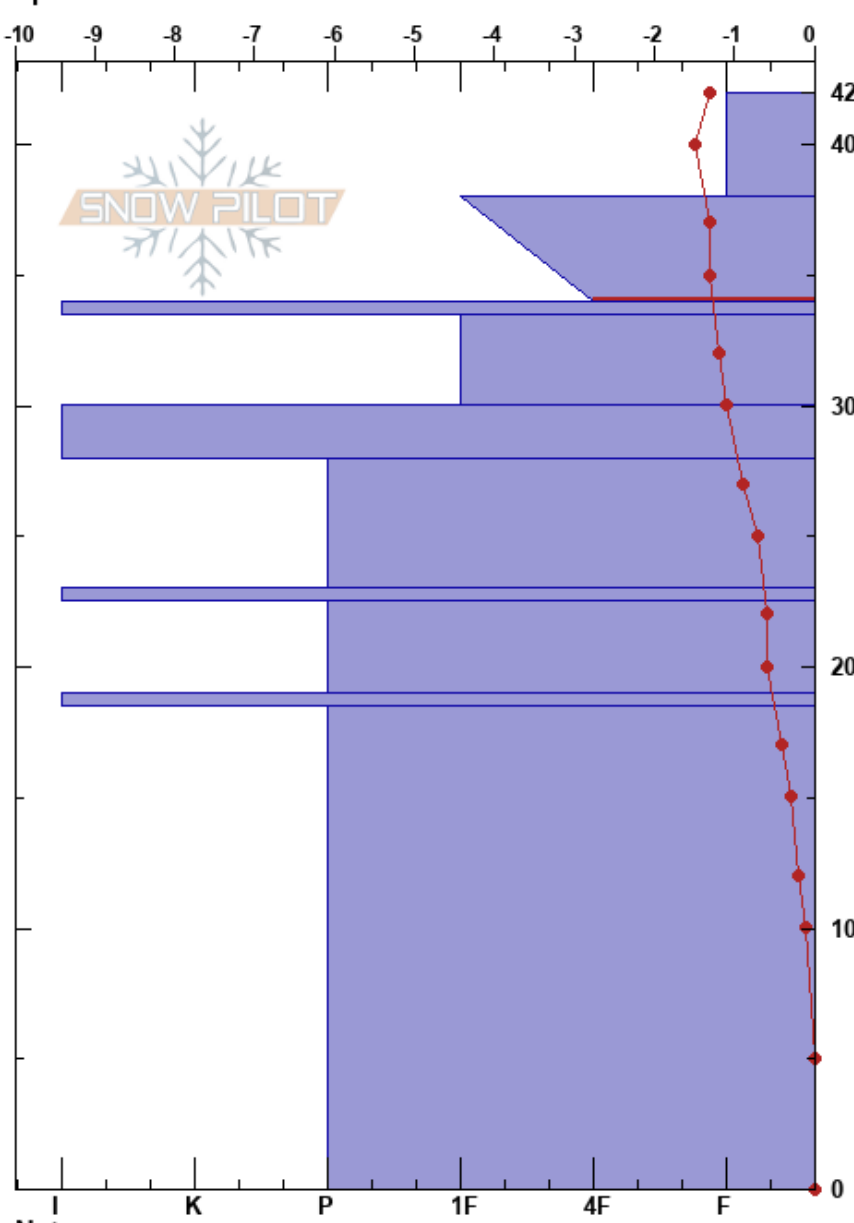

Maridalen, open
 Oslo area
 Norway
 Elevation: 187 m
 Aspect:
 Specifics:

Brage Storebakken
 21/02/2022 - 10:30
 Co-ord: 32V 597287E 6652949N
 Slope Angle:
 Wind Loading:

Stability:
 Air Temperature: -0.8°C
 Sky Cover: OVC
 Precipitation: S-1
 Wind: Moderate

HS:42
 Layer Notes:
 38-34cm: Problematic layer

Form	Crystal		Moisture	ρ kg/m ³	Stability tests & Layer comments
	Size				
/ (V)	1.5	(2.5)		204	
□ (•)	1.5	(1)			
⊙ ⊙				280	
•	0.5-1				
■					
● (□)	1.5	(2)		280	
■					
● (○)	1.5-4	(2)			
■					
				343	
⊗	2.5-4				