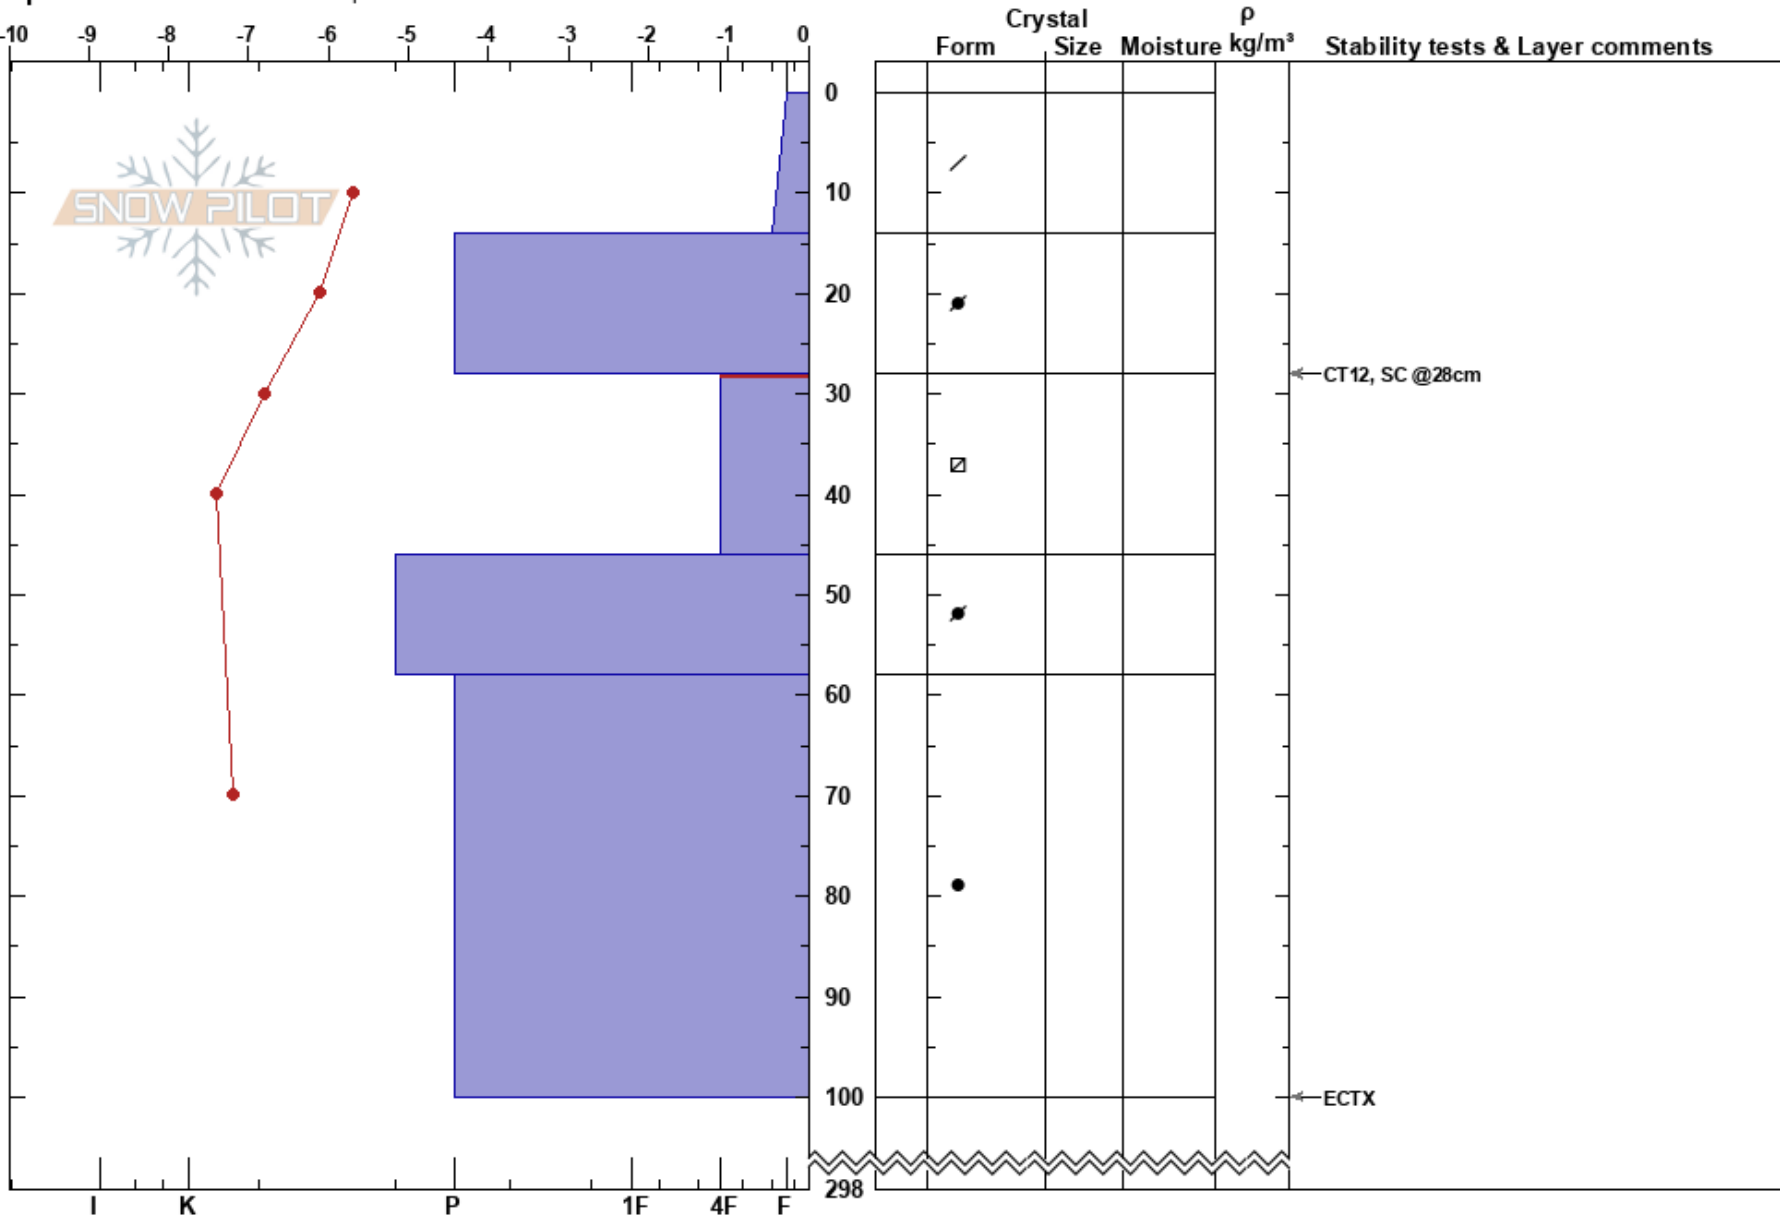

Norra Ösjövålen
 Funäsfjällen
 Sweden
 Elevation: 942 m
 Aspect: NE

John Wilcoxon
 01/03/2022 - 10:26
 Co-ord: 33V 362261E 6954833N
 Slope Angle: 33°
 Wind Loading: yes

Stability: Very Good HS:298
 Air Temperature: -3.6°C PF: 10 28-46cm: Problematic layer
 Sky Cover: FEW
 Precipitation: NO
 Wind: Calm

Specifics: We snowmobiled slope

Notes: OBJ: bedöm drevsnöflak