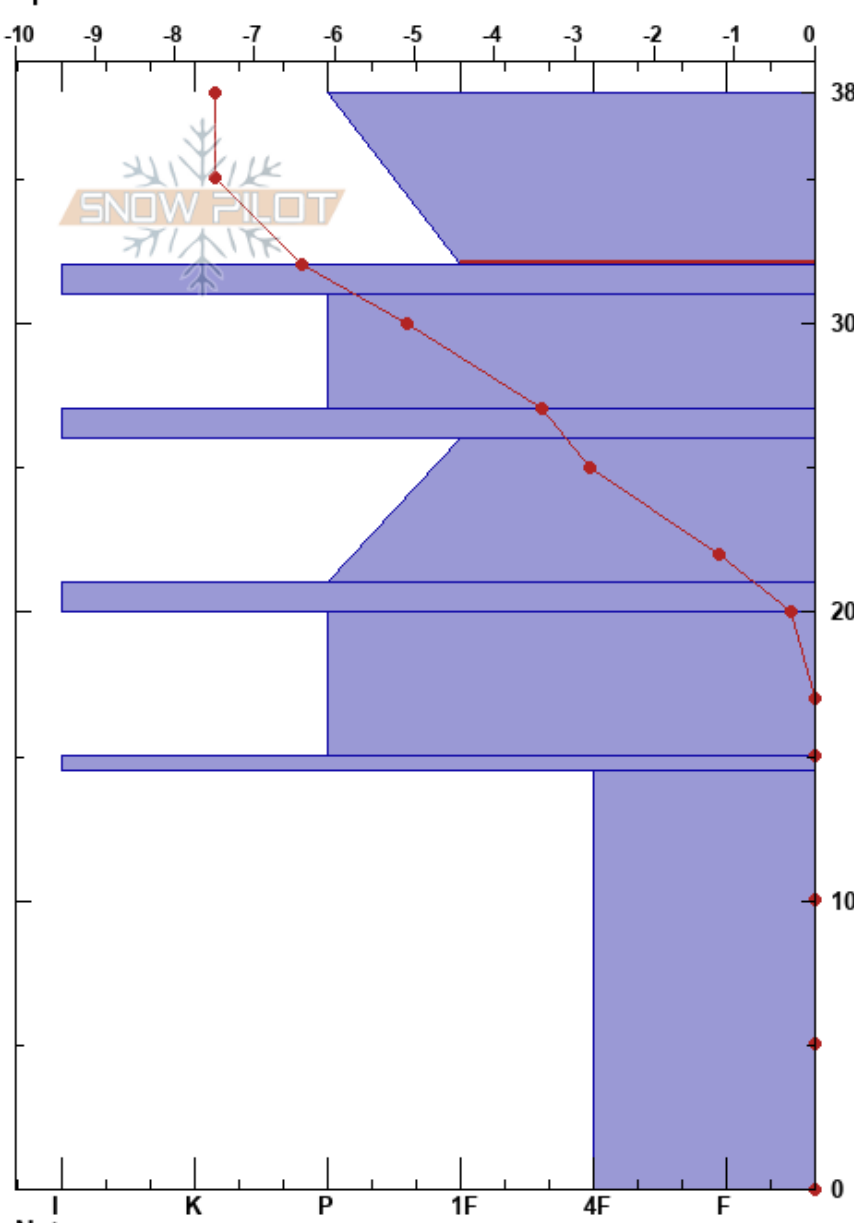

Maridalen, open
 Oslo area
 Norway
 Elevation: 190 m
 Aspect:
 Specifics:

Brage Storebakken
 18/02/2022 - 10:00
 Co-ord: 32V 597277E 6652940N
 Slope Angle:
 Wind Loading:

Stability:
 Air Temperature: -3°C
 Sky Cover: CLR
 Precipitation: NO
 Wind:

HS:38
 Layer Notes:
 38-32cm: Problematic layer
 32-31cm: Faceted crystals on top
 26-21cm: Snow is more wet here

Form	Crystal Size	Moisture	ρ kg/m ³	Stability tests & Layer comments
∇	3		192	
• (/)	0.5 (2)			
■ (□)	(2.5)			32-31cm: Faceted crystals on top
●	0.5-1.5			
⊙ ⊙			248	
⊘	1.5-3			26-21cm: Snow is more wet here
⊙ ⊙				
⊘	1.5-3			
■			384	
○	2			