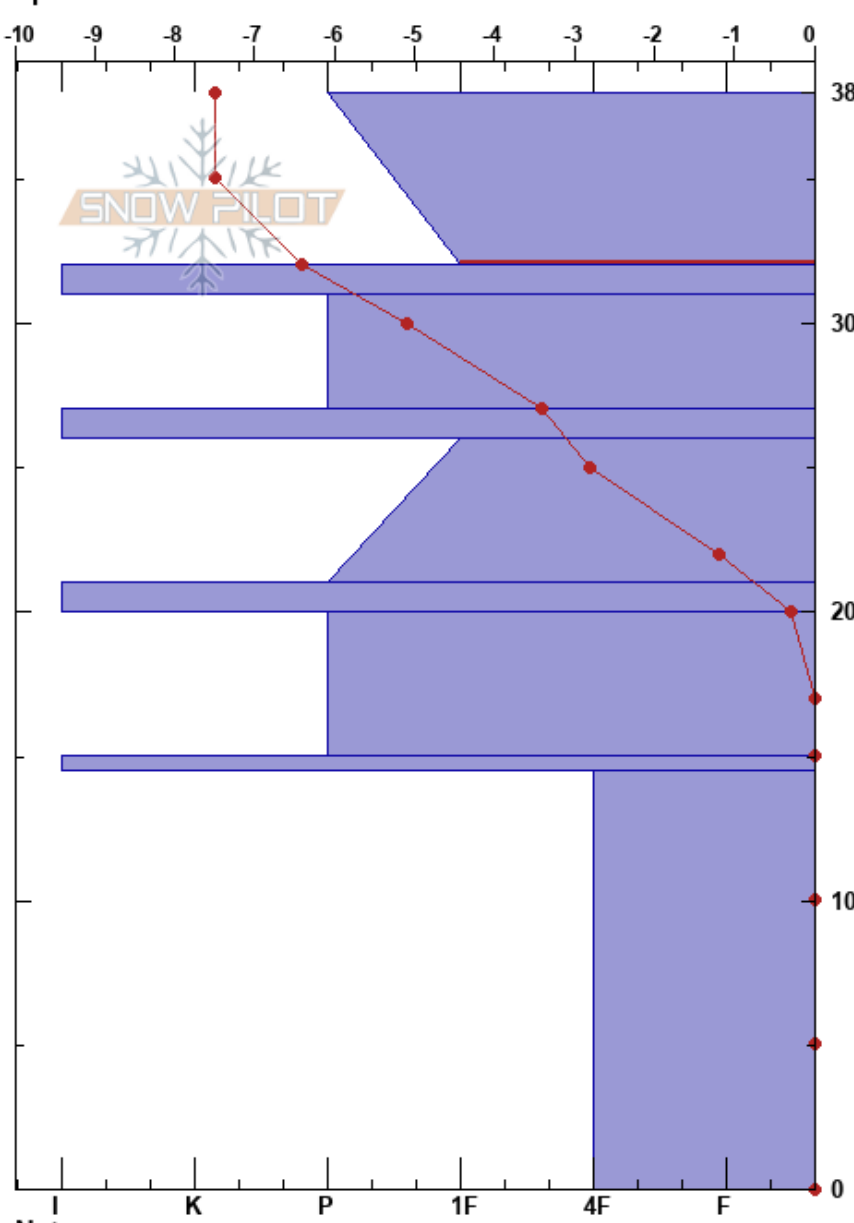

Maridalen, open  
 Oslo area  
 Norway  
 Elevation: 190 m  
 Aspect:  
 Specifics:

Brage Storebakken  
 18/02/2022 - 10:00  
 Co-ord: 32V 597277E 6652940N  
 Slope Angle:  
 Wind Loading:

Stability:  
 Air Temperature: -3°C  
 Sky Cover: CLR  
 Precipitation: NO  
 Wind:

HS:38  
 38-32cm: Problematic layer  
 32-31cm: Faceted crystals on top  
 26-21cm: Snow is more wet here

Form	Crystal Size	Moisture	$\rho$ kg/m <sup>3</sup>	Stability tests & Layer comments
∇	3		192	
• ( / )	0.5 (2)			
■ ( □ )	(2.5)			32-31cm: Faceted crystals on top
●	0.5-1.5			
⊙ ⊙			248	
⊘	1.5-3			26-21cm: Snow is more wet here
⊙ ⊙				
⊘	1.5-3			
■			384	
○	2			