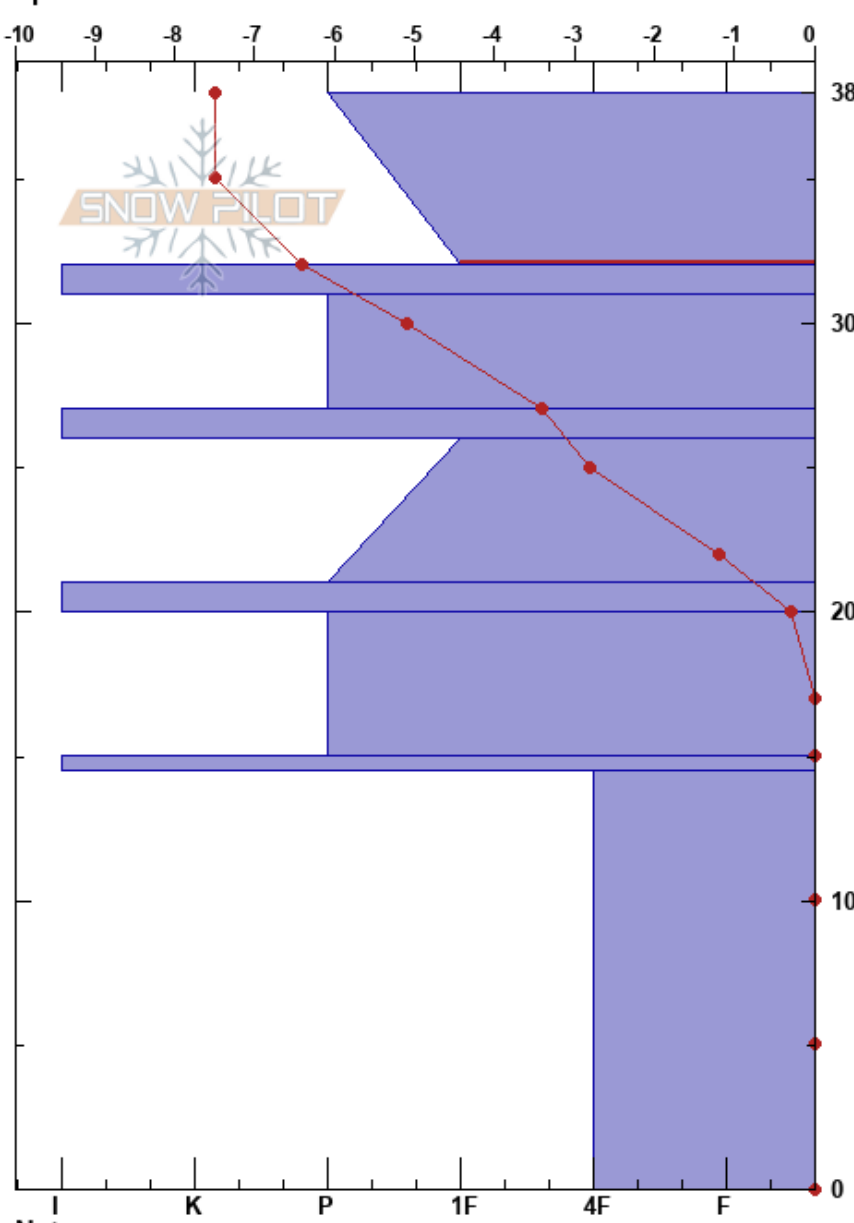

Maridalen, open
 Oslo area
 Norway
 Elevation: 190 m
 Aspect:
 Specifics:

Brage Storebakken
 18/02/2022 - 10:00
 Co-ord: 32V 597277E 6652940N
 Slope Angle:
 Wind Loading:

Stability:
 Air Temperature: -3°C
 Sky Cover: CLR
 Precipitation: NO
 Wind:

HS:38
 38-32cm: Problematic layer
 32-31cm: Faceted crystals on top
 26-21cm: Snow is more wet here

Form	Crystal Size	Moisture	ρ kg/m ³	Stability tests & Layer comments
∇	3		192	
• (/)	0.5 (2)			
■ (□)	(2.5)			32-31cm: Faceted crystals on top
●	0.5-1.5			
⊙ ⊙			248	
⊘	1.5-3			26-21cm: Snow is more wet here
⊙ ⊙				
⊘	1.5-3			
■			384	
○	2			