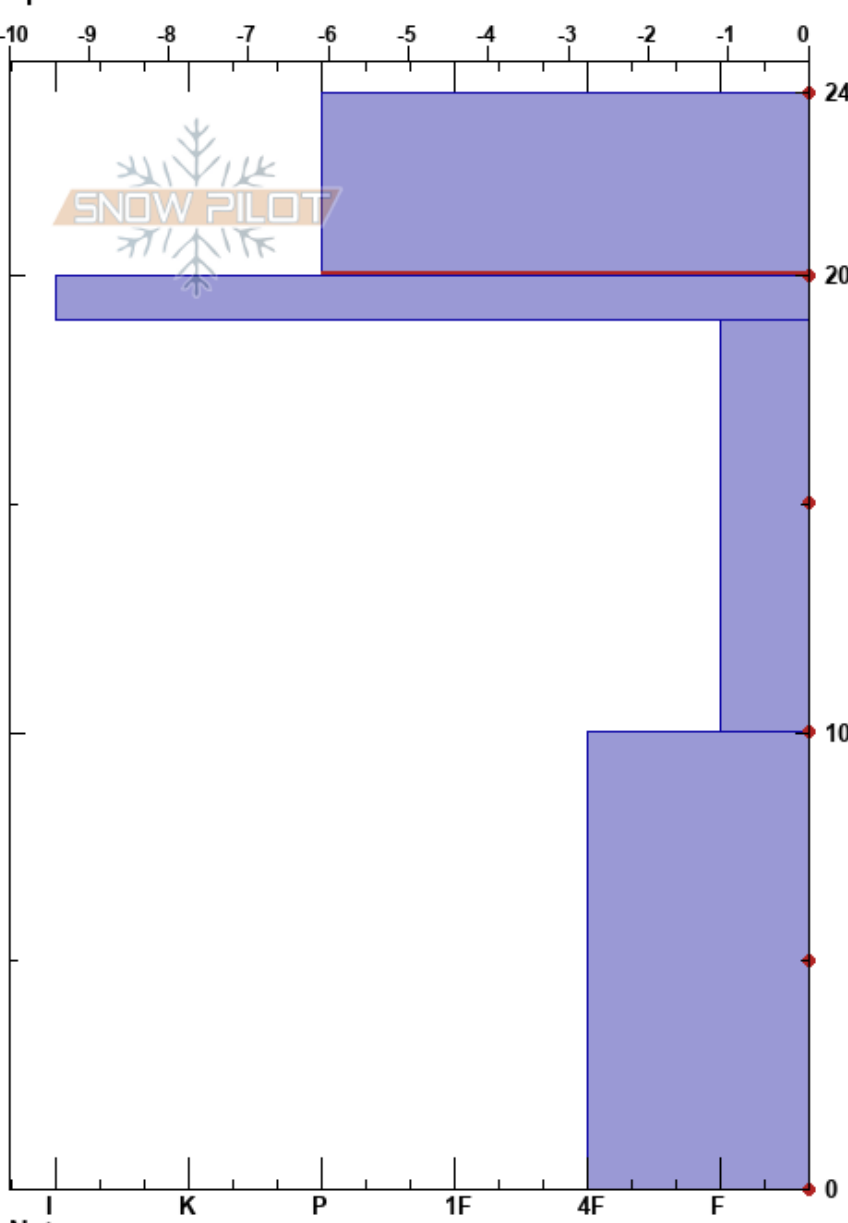

Sorkedalen, dens1
 Oslo area
 Norway
 Elevation: 190 m
 Aspect:
 Specifics:

Brage Storebakken
 17/02/2022 - 12:30
 Co-ord: 32V 588381E 6655041N
 Slope Angle:
 Wind Loading:

Stability:
 Air Temperature: 1.6°C
 Sky Cover: SCT
 Precipitation: NO
 Wind:
 HS:24
 24-20cm: Problematic layer

Form	Crystal		Moisture	ρ kg/m ³	Stability tests & Layer comments
	Size				
/ (●)	1.5-2	(1.5)		284	
⊙				356	
⊘ (□)	1.5	(1.5)			
⊘	2.5			304	

Notes: