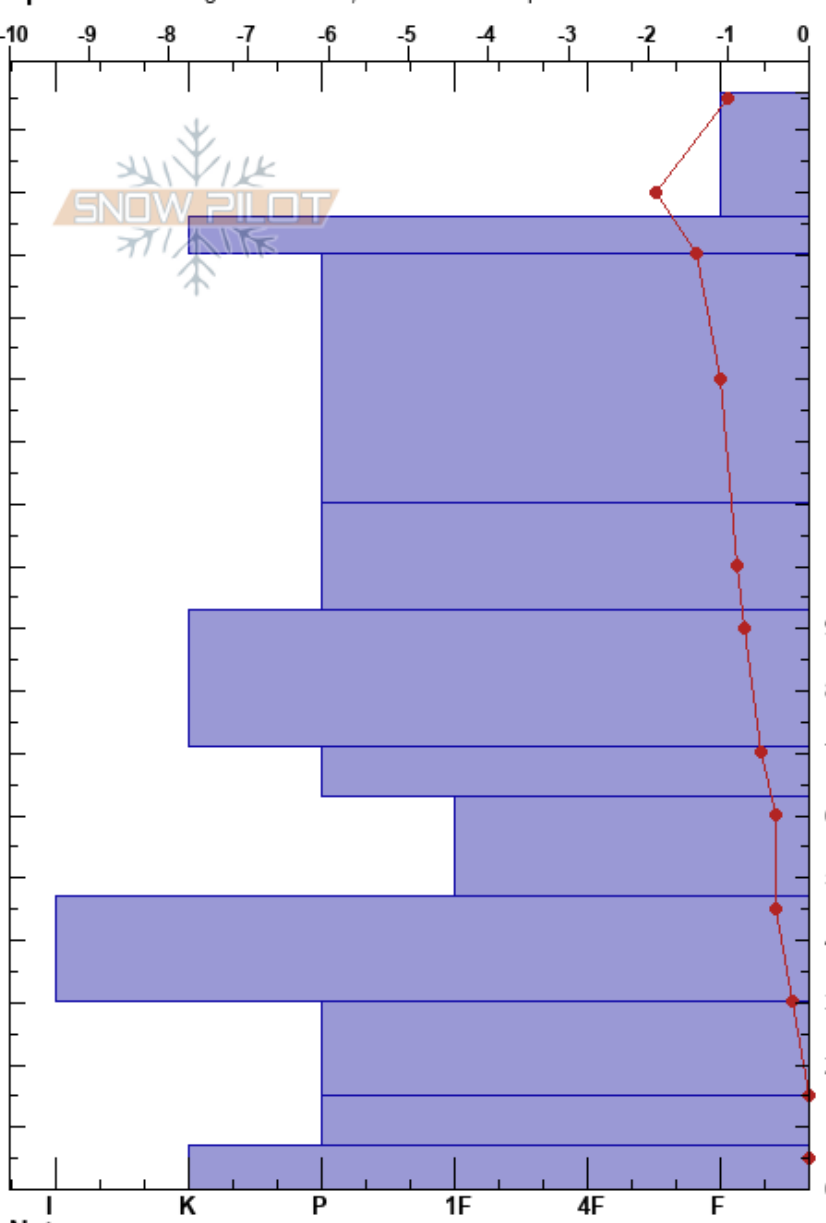

Alpika LO AN6b8
 Krasnaya Polyana
 Russia
Elevation: 2171 m
Aspect: NW
Specifics: Pit dug in a Ski Area; Ski tracks on slope

Anton Brichevskiy
 28/02/2022 - 12:00
Co-ord: 43.63102N, 40.29481E
Slope Angle: 43°
Wind Loading: no

Stability:
Air Temperature: -1.9°C
Sky Cover: FEW
Precipitation: S1
Wind: SE Calm

HS: 176
PF: 20
PS: 10
Layer Notes:

Form	Crystal		Moisture	ρ kg/m ³	Stability tests & Layer comments
	Size				
*	2			140	
/	0.5-1				
⊙⊙	1-3				
♡	0.5-1			260	
♡	0.5-1			270	
♡	0.5-1			400	
♡	0.5-1			420	
⊠	1-2			270	
■					
♡	2-3				
^	2-5				
⊙⊙					