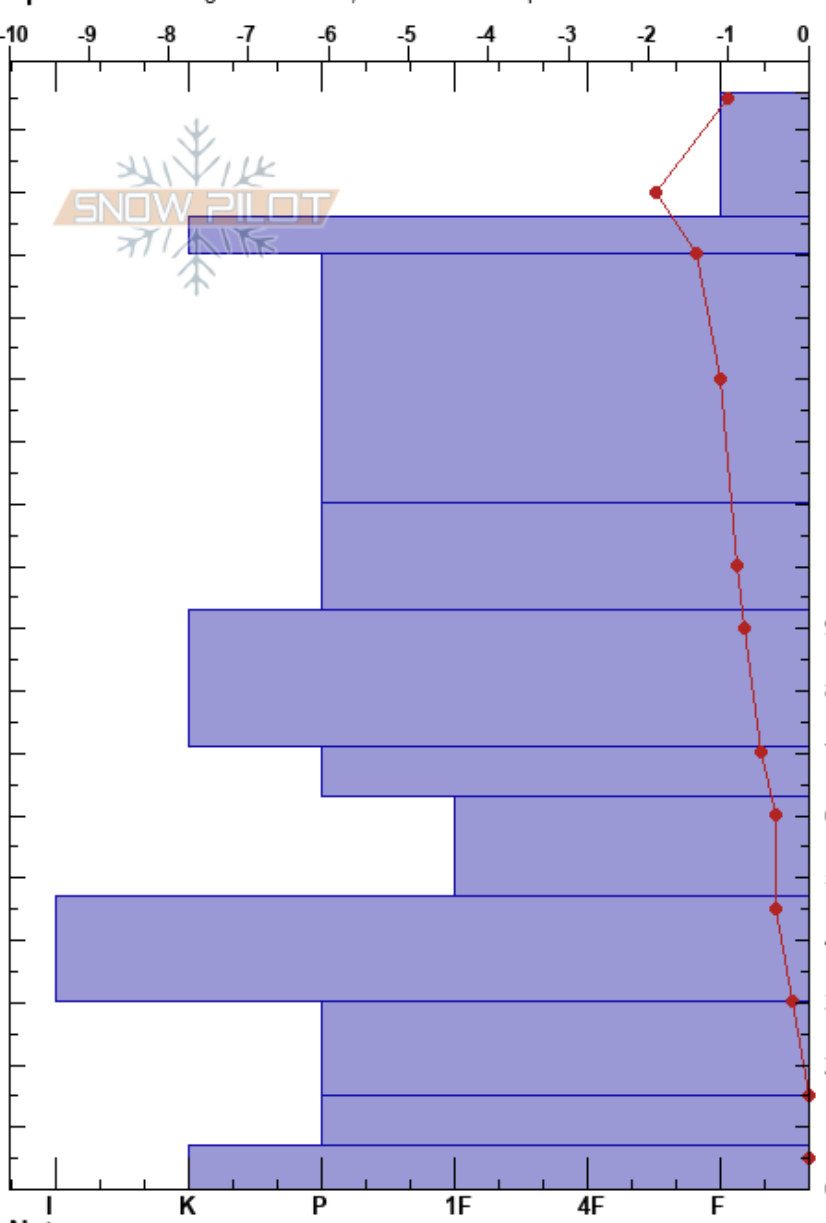

Alpika LO AN6b8
 Krasnaya Polyana
 Russia
Elevation: 2171 m
Aspect: NW
Specifics: Pit dug in a Ski Area; Ski tracks on slope

Anton Brichevskiy
 28/02/2022 - 12:00
Co-ord: 43.63102N, 40.29481E
Slope Angle: 43°
Wind Loading: no

Stability:
Air Temperature: -1.9°C
Sky Cover: FEW
Precipitation: S1
Wind: SE Calm

HS: 176
PF: 20
PS: 10
Layer Notes:

Form	Crystal		Moisture	ρ kg/m³	Stability tests & Layer comments
	Size				
*	2			140	
/	0.5-1				
⊙⊙	1-3			260	
♡	0.5-1			270	
♡	0.5-1			400	
♡	0.5-1			420	
⊞	1-2			270	
■					
♡	2-3				
^	2-5				
⊙⊙					