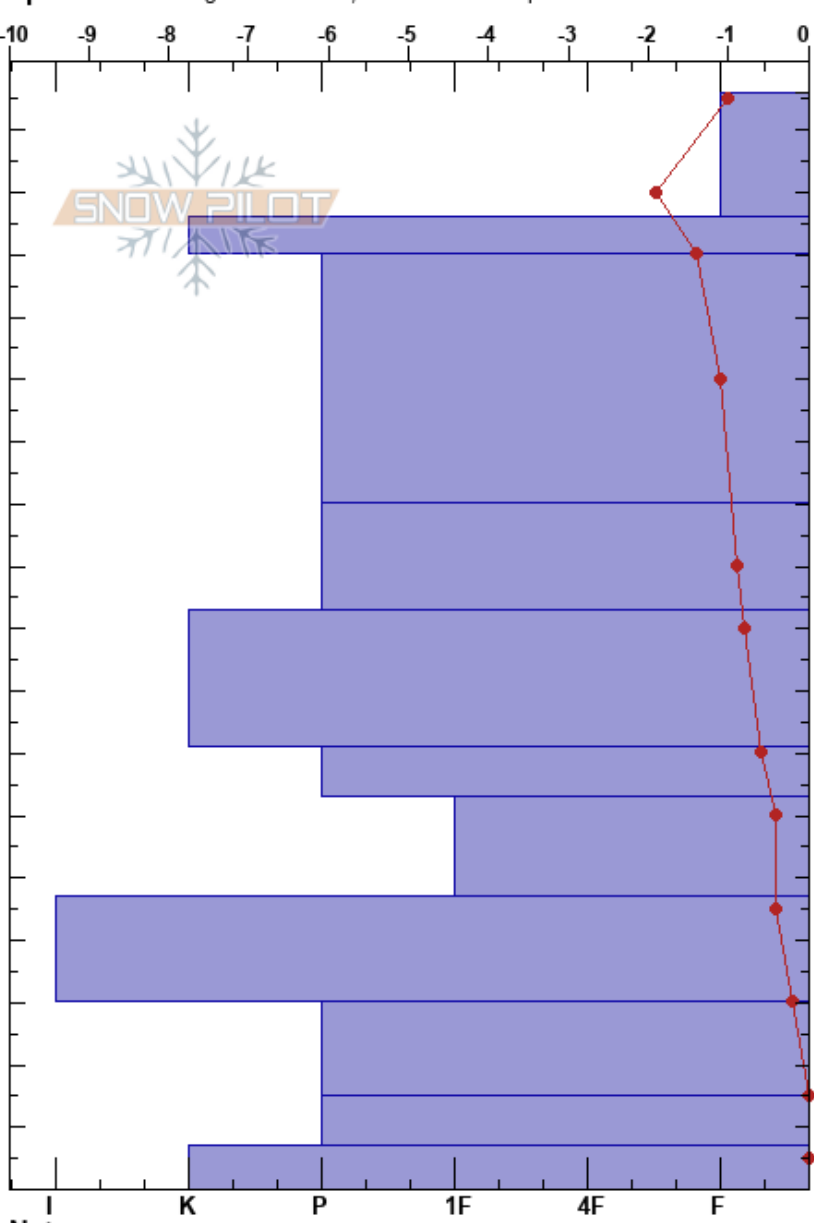

Alpika LO AN6b8
 Krasnaya Polyana
 Russia
Elevation: 2171 m
Aspect: NW
Specifics: Pit dug in a Ski Area; Ski tracks on slope

Anton Brichevskiy
 28/02/2022 - 12:00
Co-ord: 43.63102N, 40.29481E
Slope Angle: 43°
Wind Loading: no

Stability:
Air Temperature: -1.9°C
Sky Cover: FEW
Precipitation: S1
Wind: SE Calm

HS: 176
PF: 20
PS: 10
Layer Notes:

Form	Crystal		Moisture	ρ kg/m ³	Stability tests & Layer comments
	Size				
*	2			140	
/	0.5-1				
⊙⊙	1-3			260	
♡	0.5-1			270	
♡	0.5-1			400	
♡	0.5-1			420	
⊠	1-2			270	
■					
♡	2-3				
^	2-5				
⊙⊙					