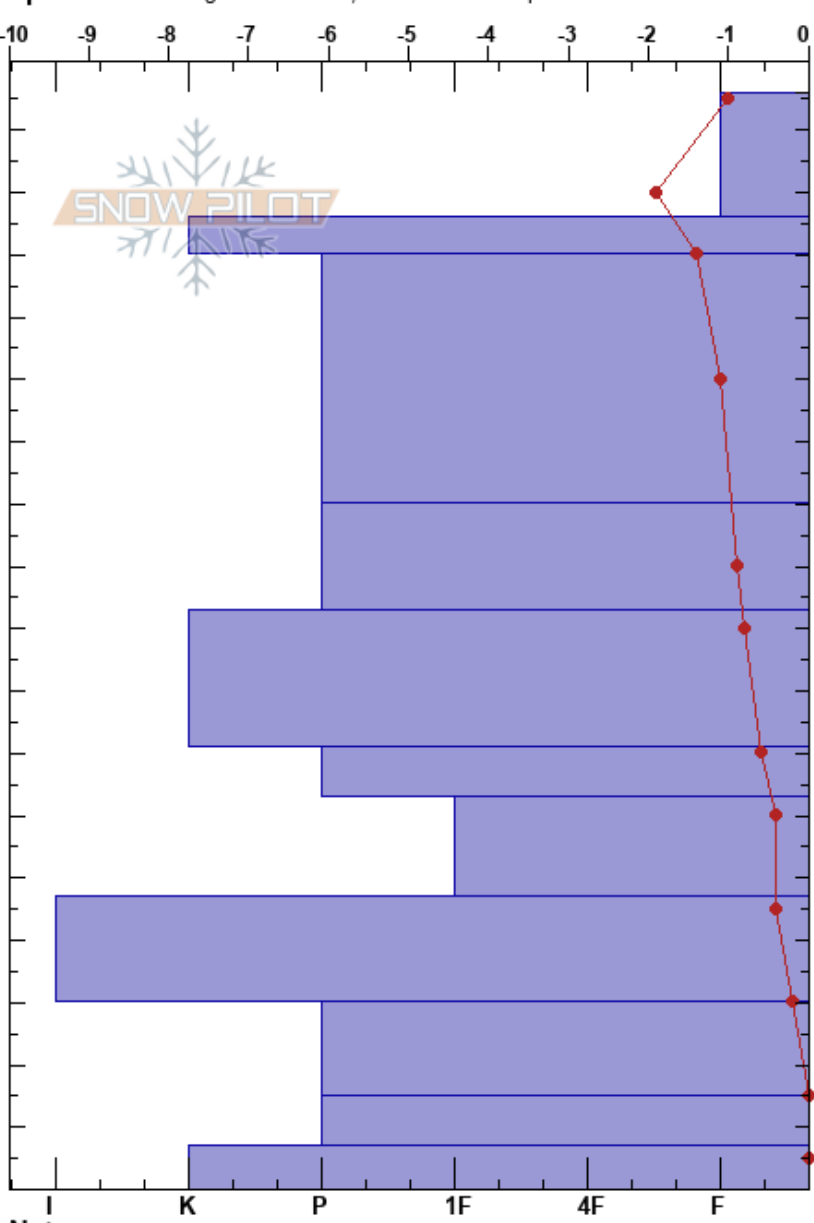

Alpika LO AN6b8
 Krasnaya Polyana
 Russia
Elevation: 2171 m
Aspect: NW
Specifics: Pit dug in a Ski Area; Ski tracks on slope

Anton Brichevskiy
 28/02/2022 - 12:00
Co-ord: 43.63102N, 40.29481E
Slope Angle: 43°
Wind Loading: no

Stability: **HS:** 176 **Layer Notes:**
Air Temperature: -1.9°C **PF:** 20
Sky Cover: FEW **PS:** 10
Precipitation: S1
Wind: SE Calm

Form	Crystal		Moisture	ρ kg/m ³	Stability tests & Layer comments
	Size				
*	2			140	
/	0.5-1				
⊙⊙	1-3			260	
♡	0.5-1			270	
♡	0.5-1			400	
♡	0.5-1			420	
⊞	1-2			270	
■					
♡	2-3				
^	2-5				
⊙⊙					