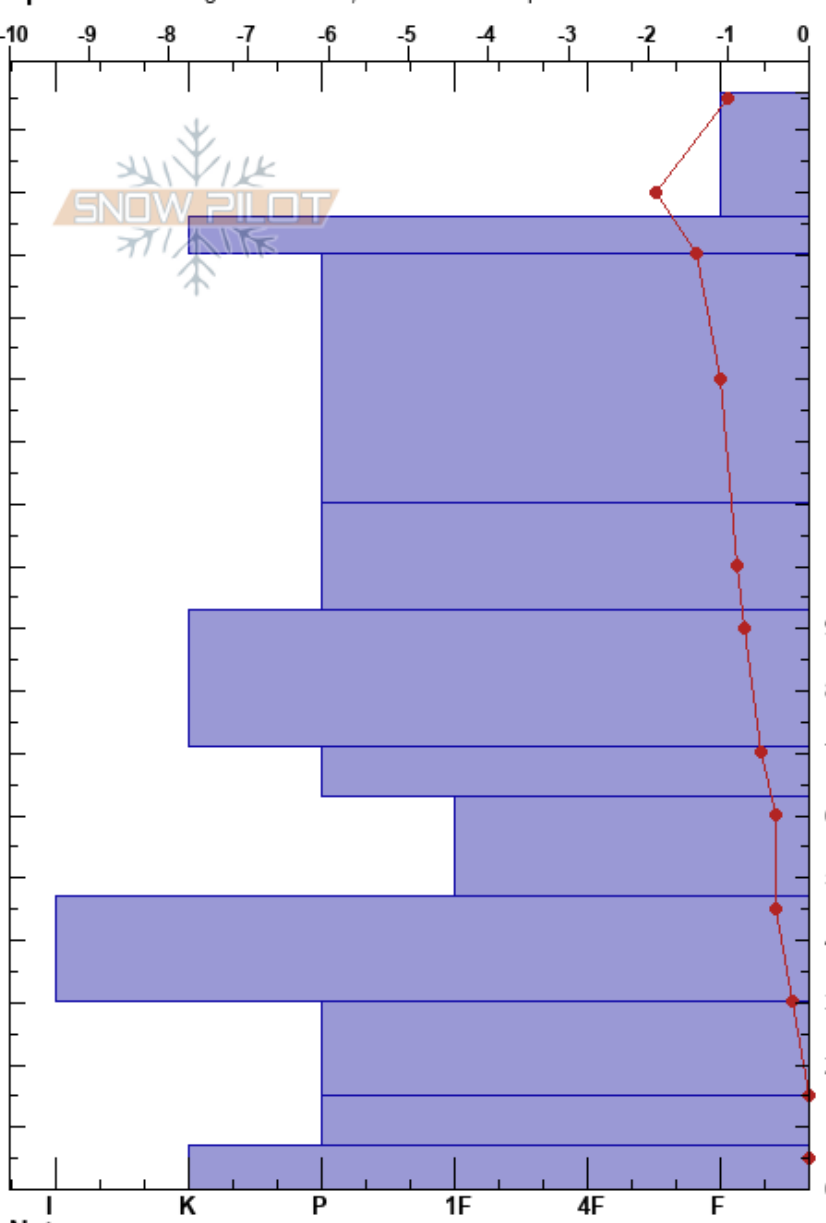

Alpika LO AN6b8
 Krasnaya Polyana
 Russia
Elevation: 2171 m
Aspect: NW
Specifics: Pit dug in a Ski Area; Ski tracks on slope

Anton Brichevskiy
 28/02/2022 - 12:00
Co-ord: 43.63102N, 40.29481E
Slope Angle: 43°
Wind Loading: no

Stability:
Air Temperature: -1.9°C
Sky Cover: FEW
Precipitation: S1
Wind: SE Calm

HS: 176
PF: 20
PS: 10
Layer Notes:

Form	Crystal		Moisture	ρ kg/m ³	Stability tests & Layer comments
	Size				
*	2			140	
/	0.5-1				
⊙⊙	1-3				
♡	0.5-1			260	
♡	0.5-1			270	
♡	0.5-1			400	
♡	0.5-1			420	
⊞	1-2			270	
■					
♡	2-3				
^	2-5				
⊙⊙					